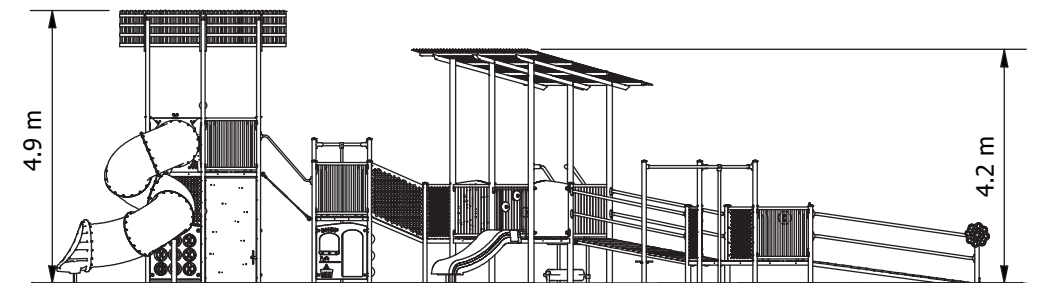

The Boardwalk Inclusive Play

This inclusive playground unit is designed to provide a fun and inclusive play experience for children of all abilities, featuring ramps for easy access, activity panels to engage children's cognitive, emotional and social development, and climbing challenges to promote physical activity and teamwork. With this playground, children of all abilities can participate and have fun together, fostering a sense of community and inclusivity.

Product Code: PIN006S

Required Space
11.8m x 20.2m²

Area
154.1m²

Age Group
2-12

Max FHoF
2995mm

Equipment Height
4900mm