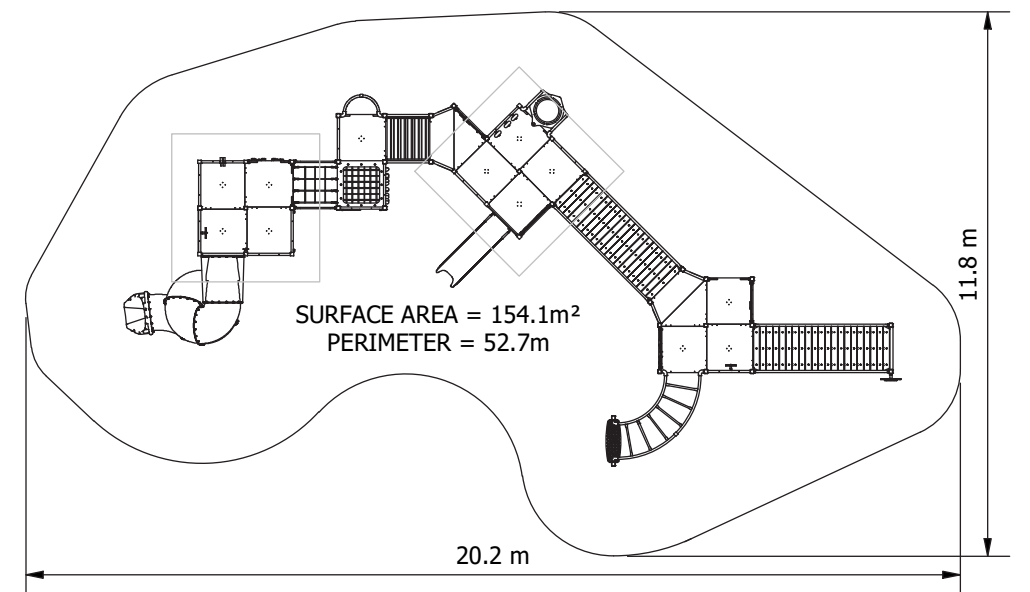

The Boardwalk Inclusive Play

This inclusive playground unit is designed to provide a fun and inclusive play experience for children of all abilities, featuring ramps for easy access, activity panels to engage children's cognitive, emotional and social development, and climbing challenges to promote physical activity and teamwork. With this playground, children of all abilities can participate and have fun together, fostering a sense of community and inclusivity.

Product Code: PIN006S

Required Space
11.8m x 20.2m²

Area
154.1m²

Age Group
2-12

Max FHoF
2995mm

Equipment Height
4900mm