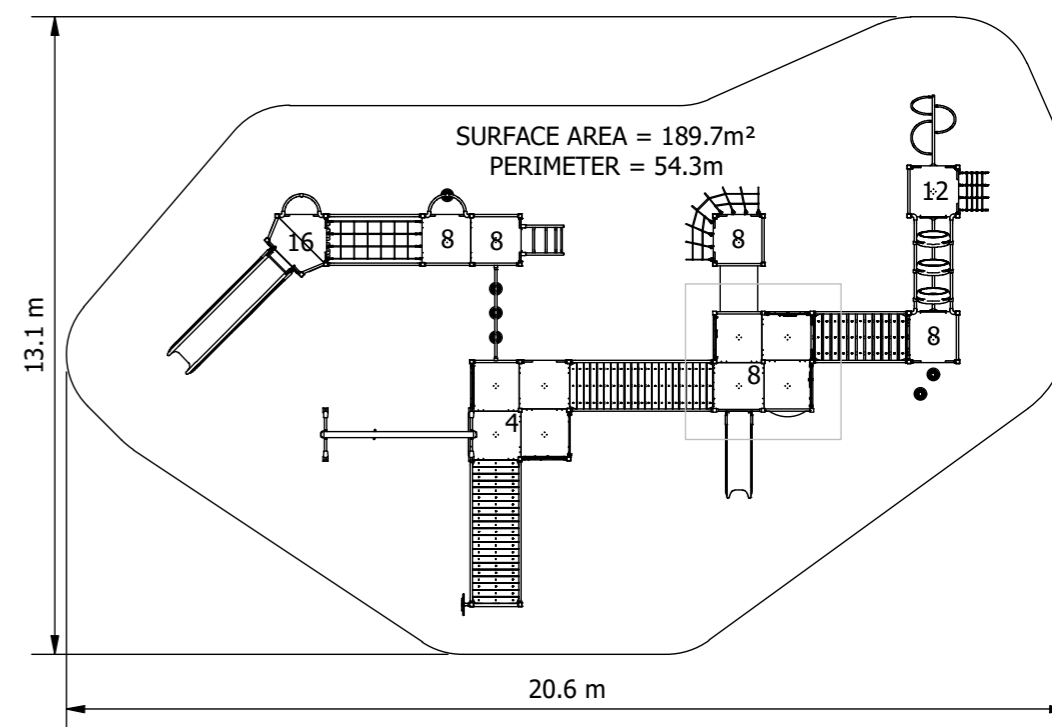

Product Code: PIN005S

Required Space
13.1m x 20.6m²

Area
189.7m²

Age Group
2-12

Max FHoF
2148mm

Equipment Height
4000mm