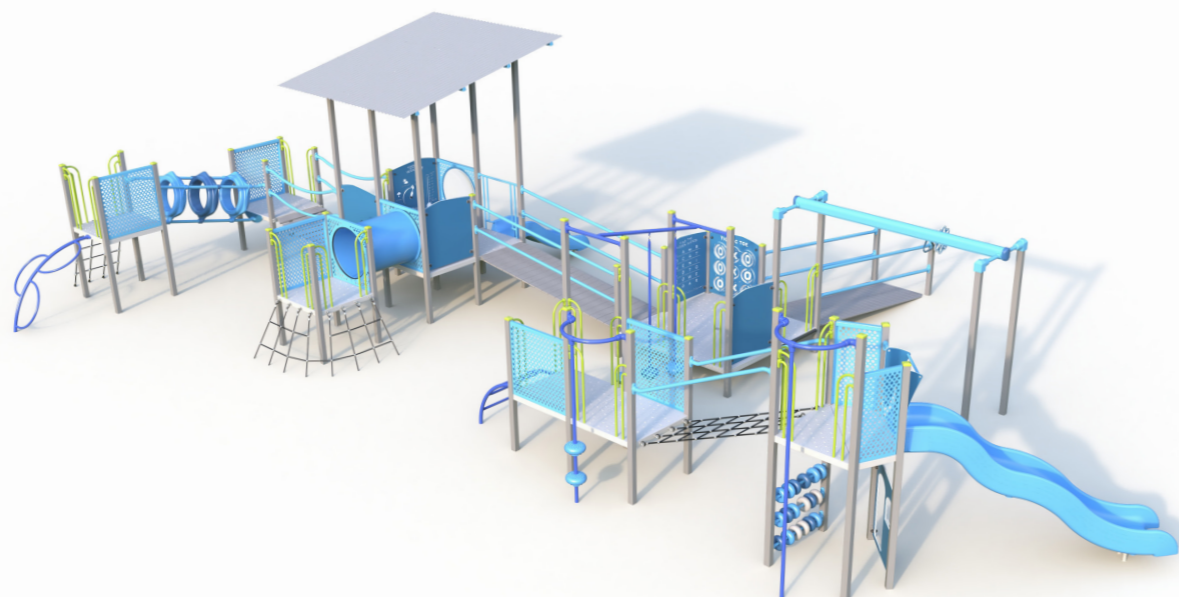

Open Opportunity Playzone Inclusive Play

Designed to create an accessible space where everyone can play together side by side, this unit is not only inclusive in terms of physical accessibility, but also takes into consideration the cognitive, emotional and social development of children. It allows children of all abilities to participate and have fun together, fostering a sense of community and inclusivity.

Product Code: PIN005S

Required Space
13.1m x 20.6m²

Area
189.7m²

Age Group
2-12

Max FHoF
2148mm

Equipment Height
4000mm