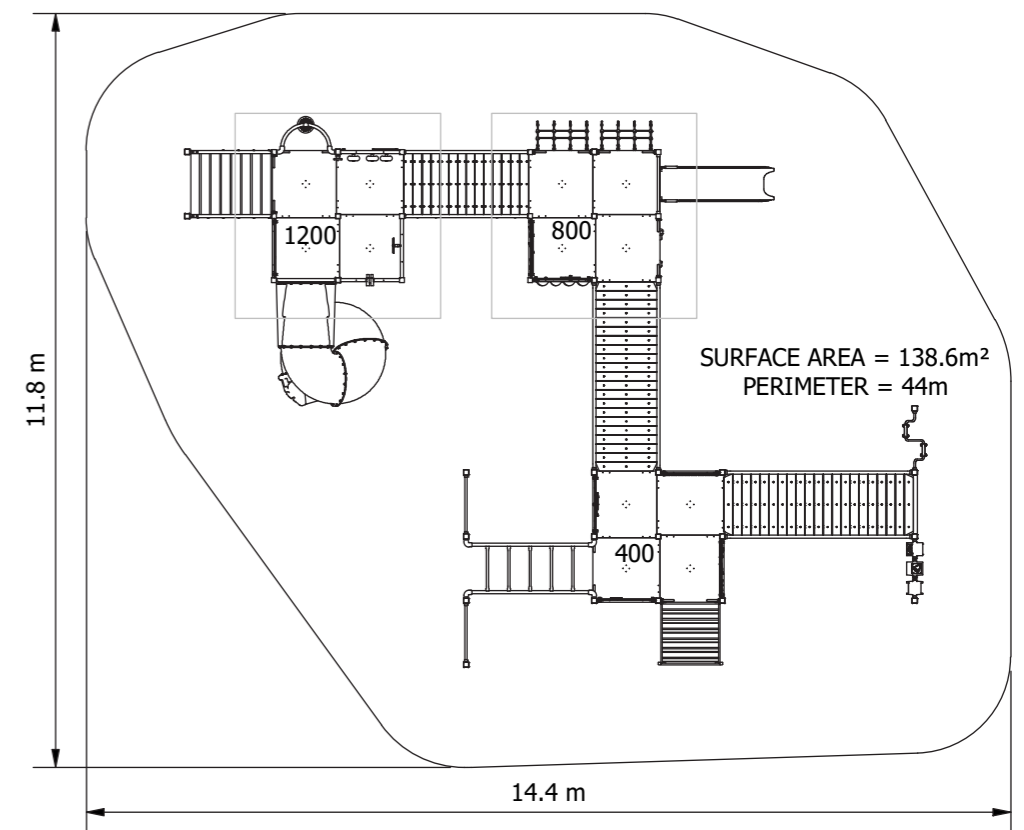

Ascending Play Hut Inclusive Play

Designed to create an accessible space where everyone can play together side by side, this unit is not only inclusive in terms of physical accessibility, but also takes into consideration the cognitive, emotional and social development of children. It allows children of all abilities to participate and have fun together, fostering a sense of community and inclusivity.

Product Code: PIN004S

Required Space
11.8m x 14.4m²

Area
138.6m²

Age Group
2-8

Max FHof
2195mm

Equipment Height
4200mm