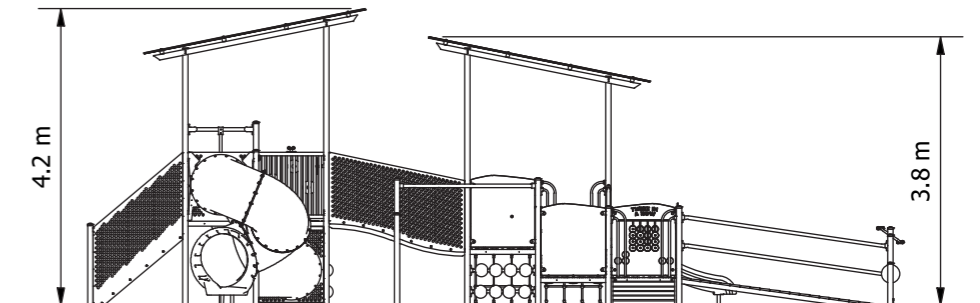

Product Code: PIN004S

Required Space
11.8m x 14.4m²

Area
138.6m²

Age Group
2-8

Max FHof
2195mm

Equipment Height
4200mm