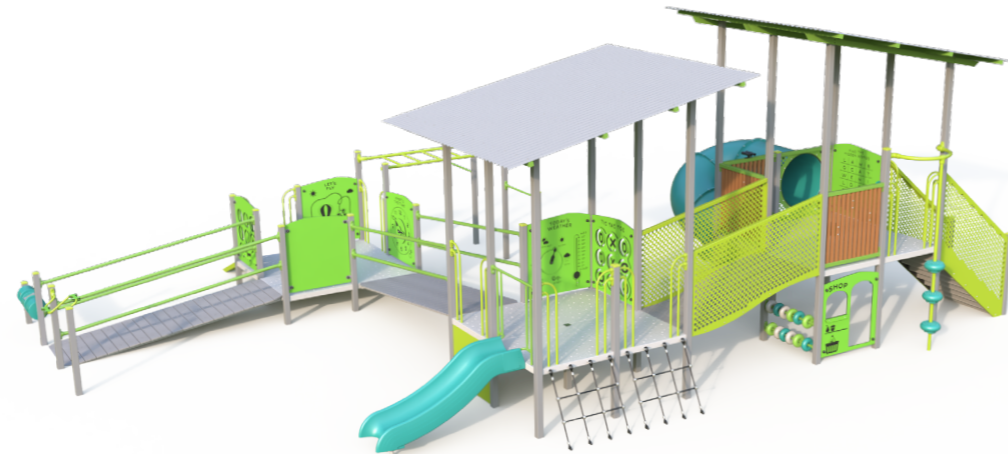

Ascending Play Hut Inclusive Play

Designed to create an accessible space where everyone can play together side by side, this unit is not only inclusive in terms of physical accessibility, but also takes into consideration the cognitive, emotional and social development of children. It allows children of all abilities to participate and have fun together, fostering a sense of community and inclusivity.

Product Code: PIN004S

Required Space
11.8m x 14.4m²

Area
138.6m²

Age Group
2-8

Max FHof
2195mm

Equipment Height
4200mm