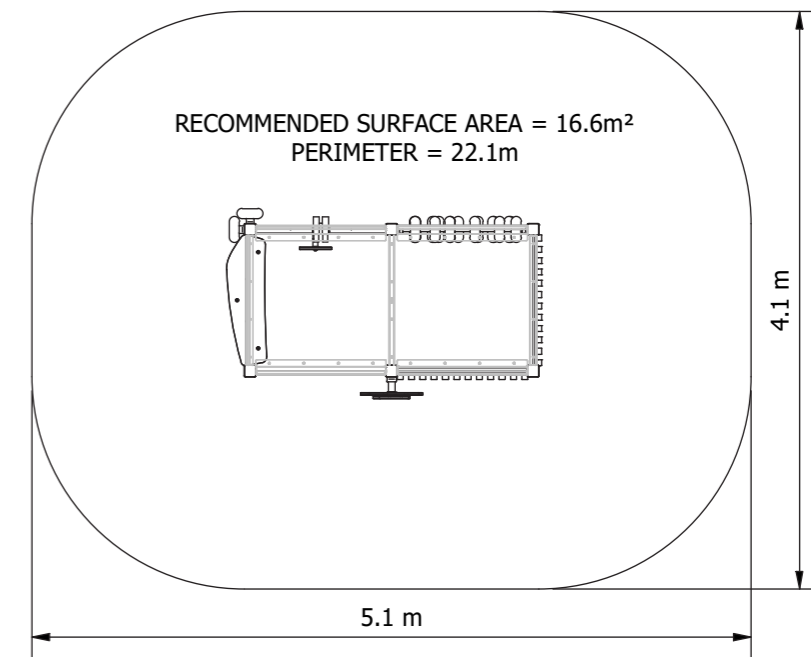

Product Code: PIN023S-A

Required Space
5.1m x 4.1m²

Area
22.1m²

Age Group
1-7

Max FHoF
<600mm

Equipment Height
2100mm