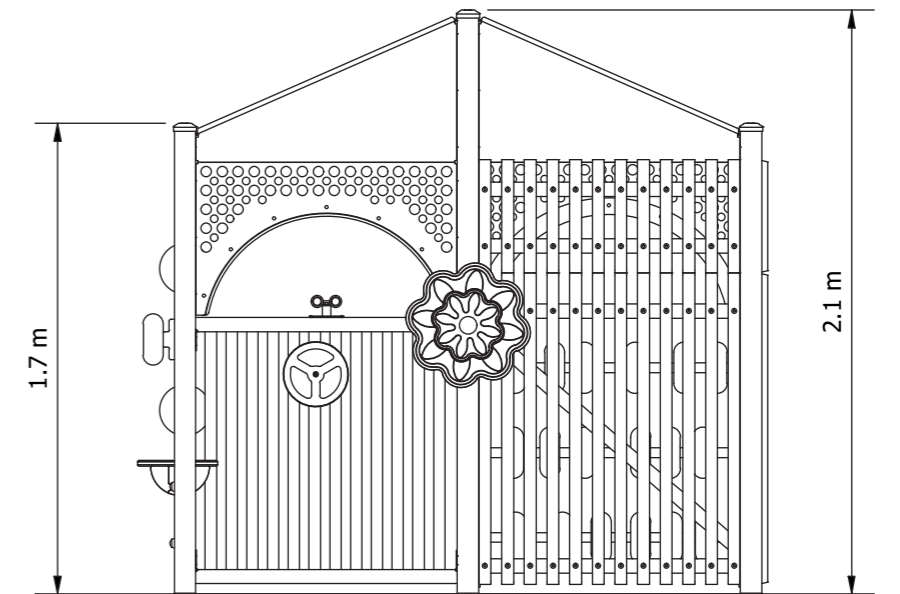

Wombat Cubby Inclusive Play

This sensory play cubby is designed to engage children's senses through a variety of materials, textures, and activities. It provides a stimulating and interactive environment where children can explore and experiment with their senses, helping to develop their cognitive, physical, and social skills.

Product Code: PIN023S-A

Required Space
5.1m x 4.1m²

Area
22.1m²

Age Group
1-7

Max FHoF
<600mm

Equipment Height
2100mm