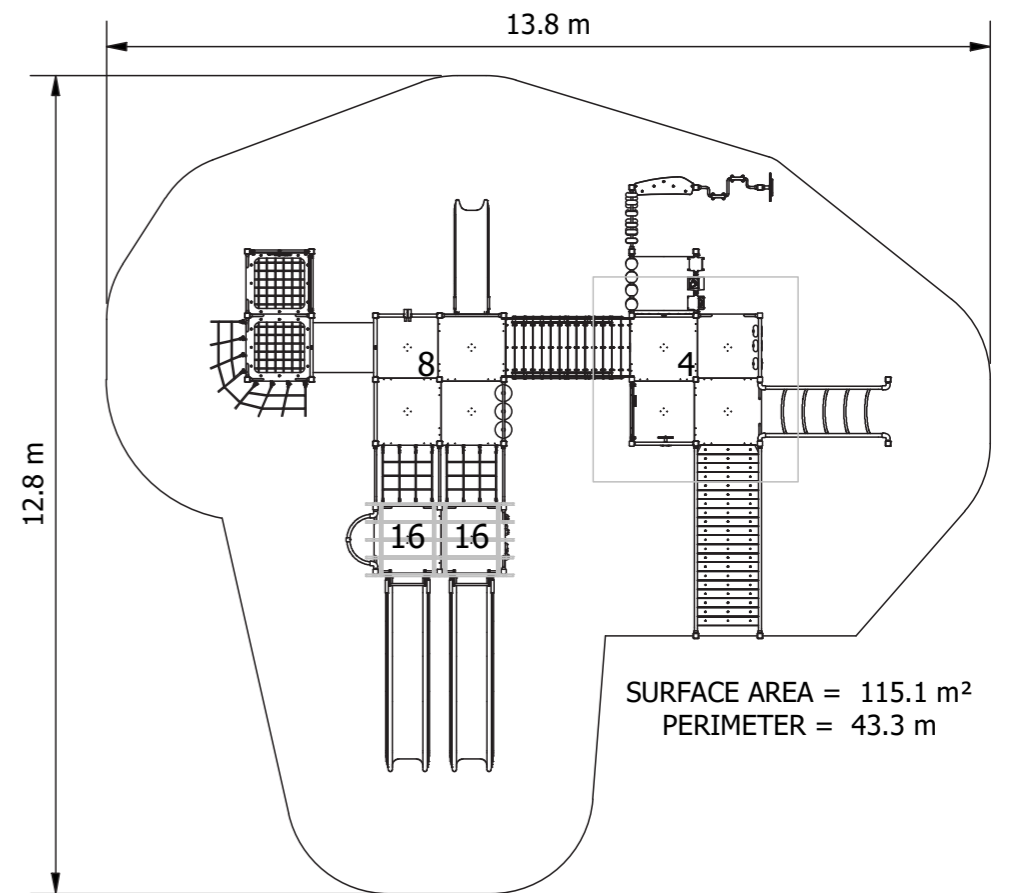

Product Code: PIN016

Required Space
12.8m x 13.8m²

Area
115.1m²

Age Group
2-12

Max FHof
1830mm

Equipment Height
4725mm