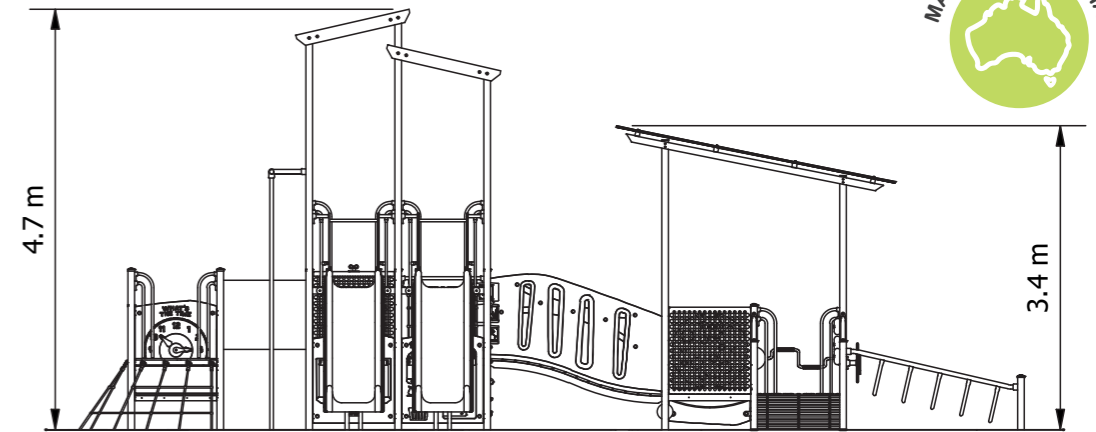

Ability-Minded Playzone Inclusive Play

Designed to create an accessible space where everyone can play together side by side. This unit is not only inclusive in terms of physical accessibility, but also takes into consideration the cognitive, emotional and social development of children.

Product Code: PIN016

Required Space
12.8m x 13.8m²

Area
115.1m²

Age Group
2-12

Max FHof
1830mm

Equipment Height
4725mm