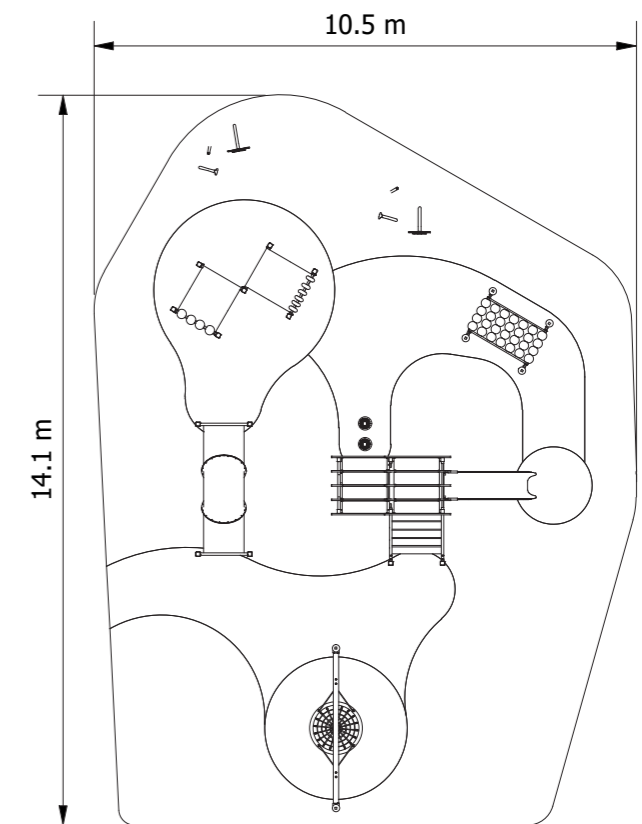

Sensory Exploration Space Inclusive Play

This sensory zone playground is designed to engage children's senses and promote inclusive play. It provides a variety of tactile, auditory and visual experiences that foster imagination, creativity, physical activity and social development.

Product Code: PIN015

Required Space
14.1m x 10.5m²

Area
124.2m²

Age Group
2-8

Max FHoF
1460mm

Equipment Height
3500mm