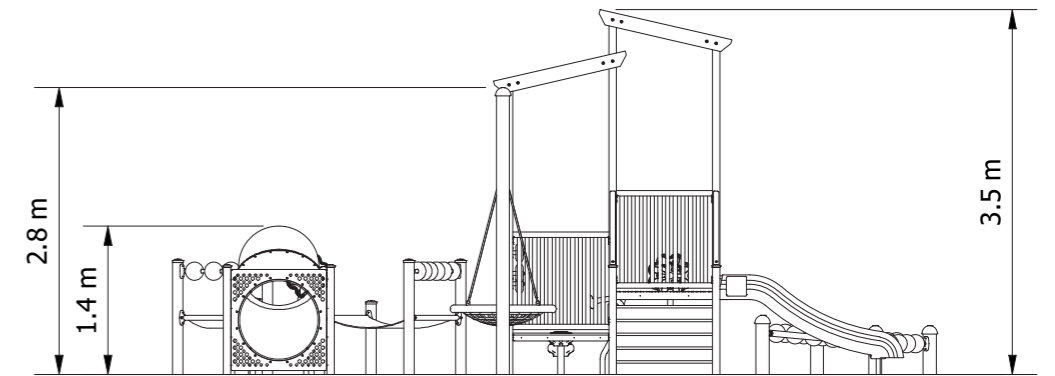

Product Code: PIN015

Required Space
14.1m x 10.5m²

Area
124.2m²

Age Group
2-8

Max FHoF
1460mm

Equipment Height
3500mm