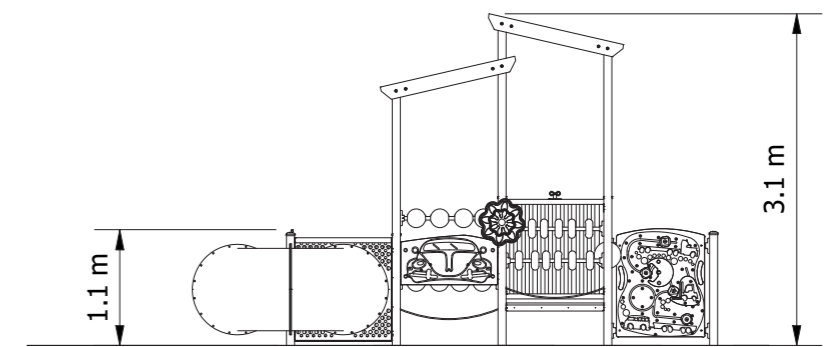

Sensory Hangout Inclusive Play

This sensory zone playground is designed to engage children's senses and promote inclusive play. It provides a variety of tactile, auditory and visual experiences that foster imagination, creativity, physical activity and social development.

Product Code: PIN013

Required Space
7.0m x 6.0m²

Area
32.8m²

Age Group
2-8

Max FHoF
920mm

Equipment Height
3100mm