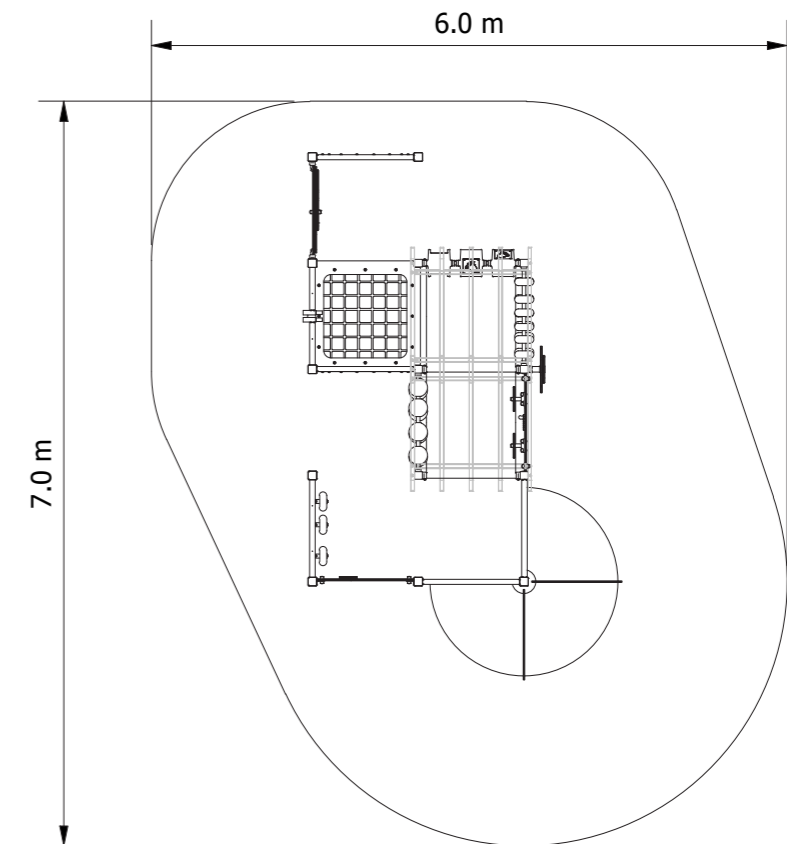

Sensory Hangout Inclusive Play

This sensory zone playground is designed to engage children's senses and promote inclusive play. It provides a variety of tactile, auditory and visual experiences that foster imagination, creativity, physical activity and social development.

Product Code: PIN013

Required Space
7.0m x 6.0m²

Area
32.8m²

Age Group
2-8

Max FHoF
920mm

Equipment Height
3100mm