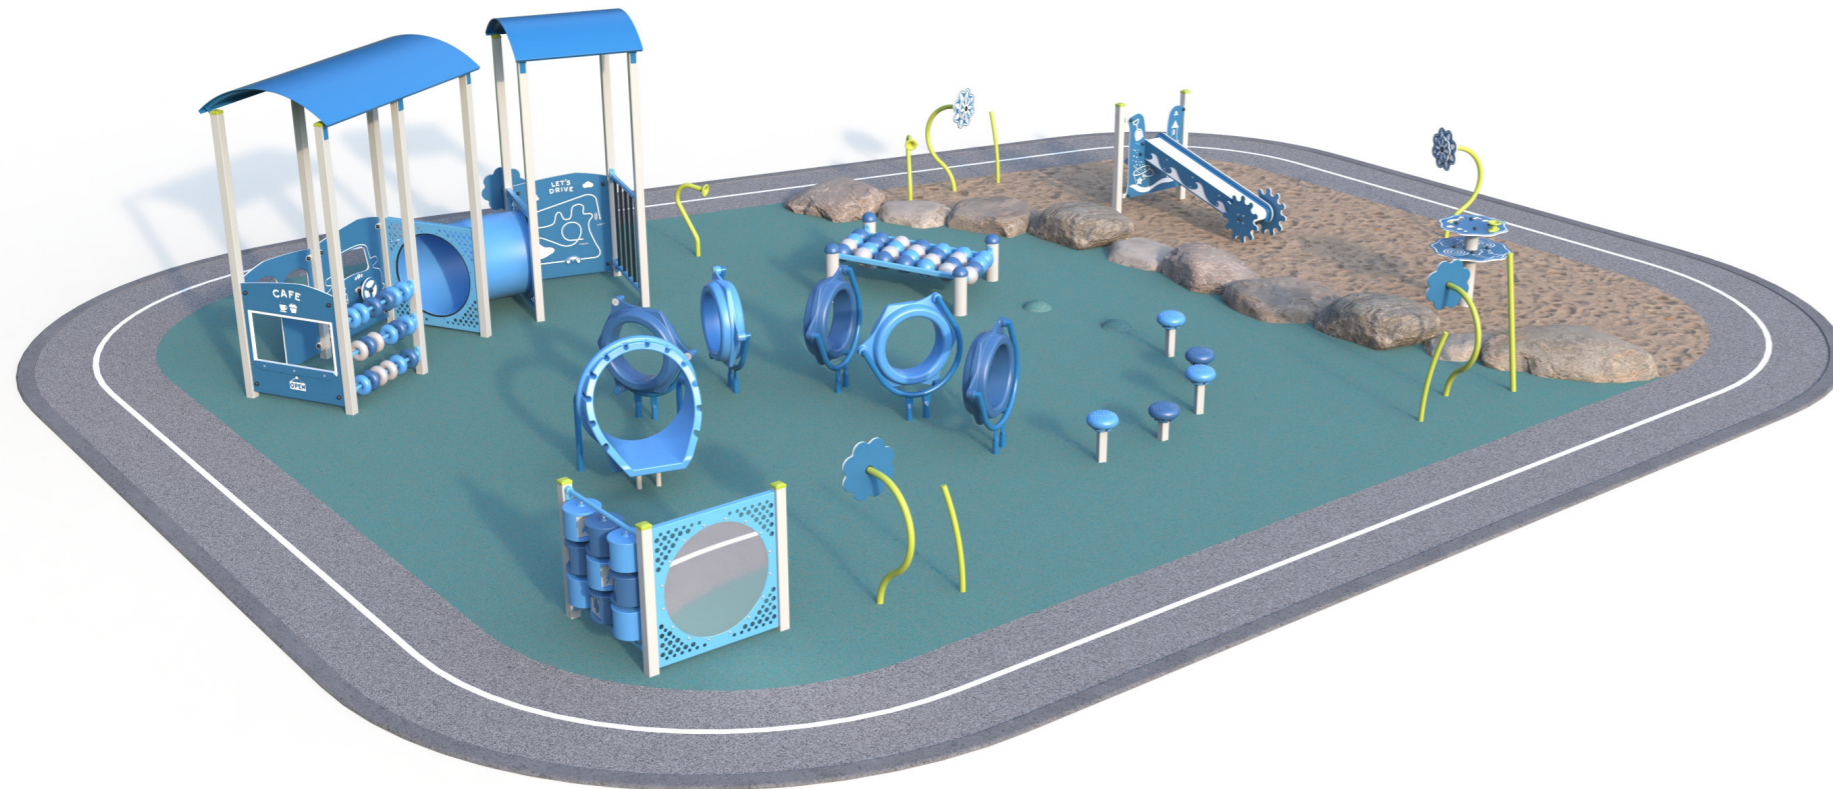

Sand & Sensory Trail Inclusive Play

This sensory zone playground is designed to engage children's senses and promote inclusive play. Featuring sand play and sensory trail, it provides a variety of interactive, tactile and visual experiences that foster imagination, creativity and social development.

RUBBER AREA = 124.4m²
SAND AREA = 26.6m²
PERIMETER = 45.7m

Product Code: PIN008

Required Space
11.8m x 12.6m

Area
151m²

Age Group
2-8

Max FHoF
1060mm

Equipment Height
2700mm