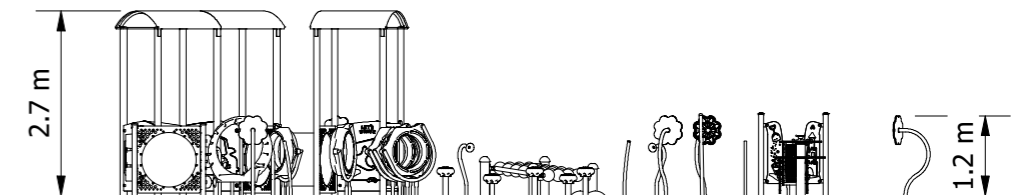

RUBBER AREA = 124.4m²
SAND AREA = 26.6m²
PERIMETER = 45.7m

Product Code: PIN008

Required Space
11.8m x 12.6m

Area
151m²

Age Group
2-8

Max FHoF
1060mm

Equipment Height
2700mm