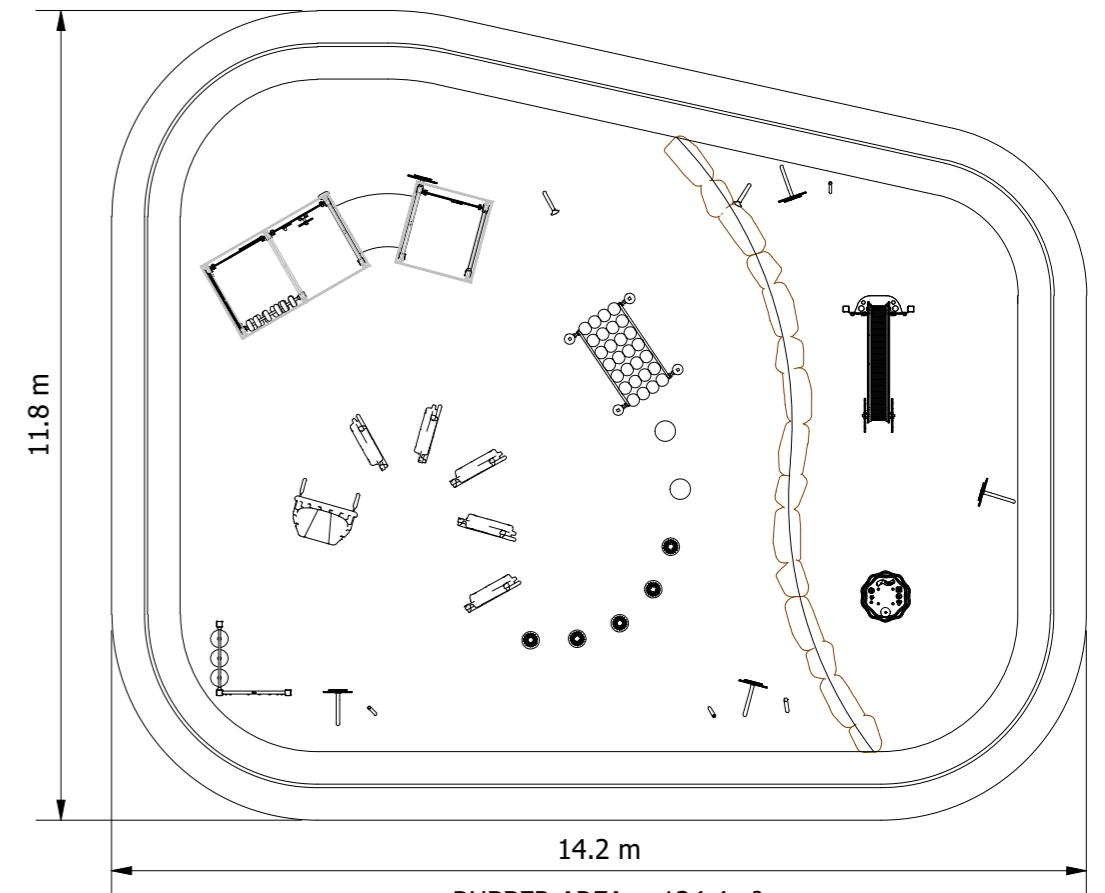

Sand & Sensory Trail Inclusive Play

This sensory zone playground is designed to engage children's senses and promote inclusive play. Featuring sand play and sensory trail, it provides a variety of interactive, tactile and visual experiences that foster imagination, creativity and social development.

RUBBER AREA = 124.4m²
SAND AREA = 26.6m²
PERIMETER = 45.7m

Product Code: PIN008

Required Space
11.8m x 12.6m

Area
151m²

Age Group
2-8

Max FHoF
1060mm

Equipment Height
2700mm