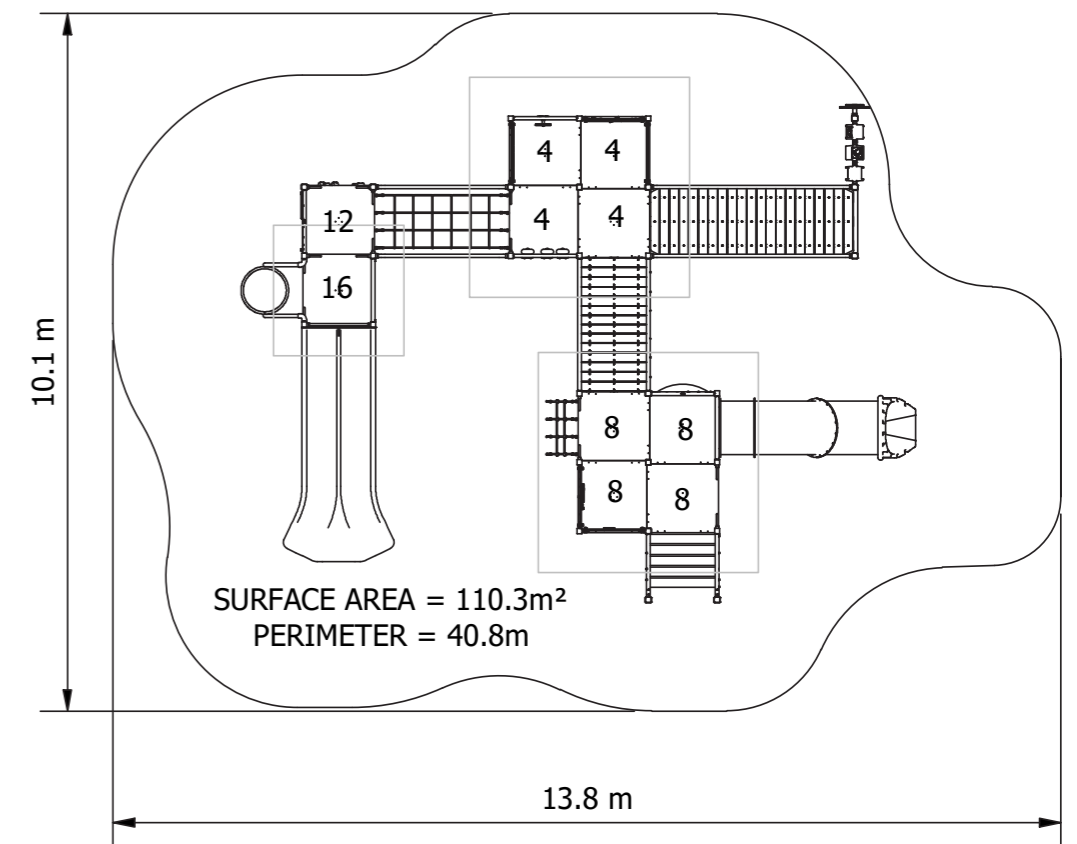

Product Code: PIN007

Required Space
10.5m x 13.8m²

Area
112.1m²

Age Group
2-12

Max FHoF
1840mm

Equipment Height
4400mm