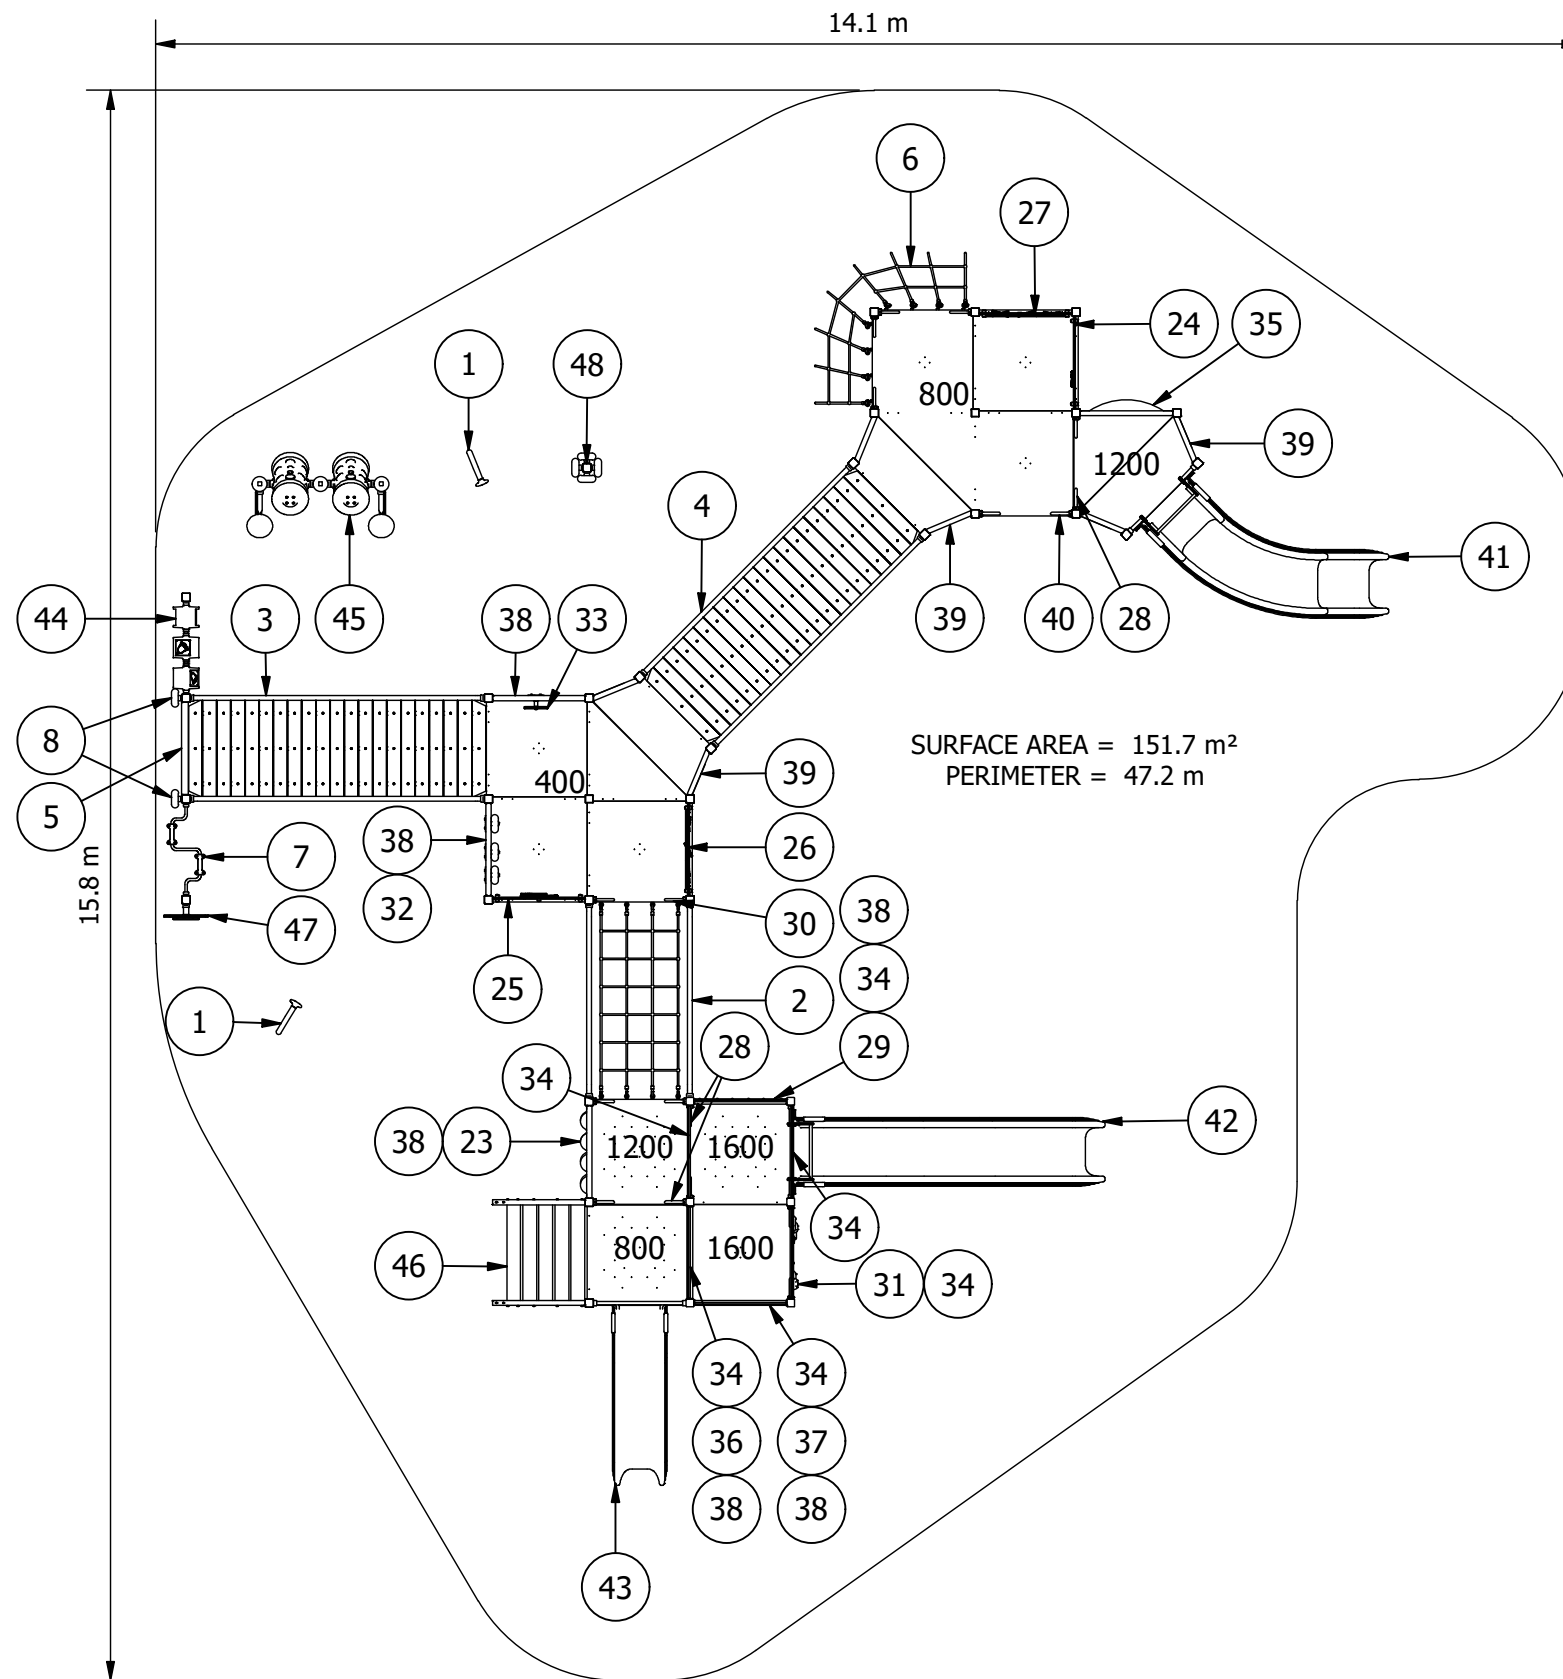

Inclusive Play Configurations

PIN020

EQUIPMENT INVENTORY				EQUIPMENT INVENTORY			
ITEM	DESCRIPTION	QTY	FHF (mm)	ITEM	DESCRIPTION	QTY	FHF (mm)
1	Flower in Reed (Talk Tube)	2	N/A	25	PS What's the Time Panel HDPE	1	N/A
2	PS Cable Rope Net Climber 2000 x 800 inc	1	1200	26	PS Tic Tac Toe Panel HDPE	1	N/A
3	PS Eco-wood Ramp 3000 x 400	1	400	27	PS Find the Pairs Panel HDPE	1	N/A
4	PS Eco-wood Ramp 3000 x 400	1	800	28	PS Sqr Pfm Infill Alum 400 with Std H'grips	3	N/A
5	PS ECO-WOOD RAMP SUPPORT BEAM	1	N/A	29	PS Kaleido Spot Panel	1	N/A
6	PS Cascade Rope Net 800	1	800	30	PS Double Hand Grip (Pair)	1	N/A
7	PS Cyclor Hand Crank	1	N/A	31	PS Contoured Rock Wall 1600	1	1600
8	PS Clatter Wheel	2	N/A	32	Clatter Wheel (x3) for Holes Barrier 940H	1	N/A
9	PS Steel Pcoat Platform - Braced	1	1200	33	Steering Wheel HDPE (x1) for Holes Barrier 940H	1	N/A
10	PS Steel Pcoat Platform - Braced	1	800	34	PS Holes Fort Panel 975H	6	N/A
11	PS Steel Pcoat Platform - Braced	1	1600	35	PS PANEL SPOTS BUBBLE ALUM	1	N/A
12	PS Steel Pcoat Half-Sqr Transition Platform	1	400	36	PS BARRIER SPOTS ALUM 800 - NO-STACK BETWEEN (PSR1191)	1	N/A
13	PS Steel Pcoat Half-Sqr Transition Platform	1	800	37	PS Holes Barrier 1100H	1	N/A
14	PS Steel Pcoat Half-Sqr Transition Platform	1	1200	38	PS Holes Barrier 975H	6	N/A
15	PS Steel Pcoat Half Platform	1	400	39	PS BARRIER SPOTS ALUM FOR TRANSITION PLATFORM (PAIR)	3	N/A
16	PS Steel Pcoat Half Platform	1	800	40	PS LADDER VERTICAL 800 WITH DBL HGRIPS	1	800
17	PS Steel Pcoat Half Platform	1	1200	41	PS 1200 Pls Curved Slide	1	1200/1000
18	PS Steel Pcoat Add On Platform - Braced	2	400	42	PS 1600 Pls Big Dipper Slide	1	1600/1000
19	PS Steel Pcoat Add On Platform - Braced	2	800	43	PS 800 Pls Slide	1	800/1000
20	PS Steel Pcoat Add On Platform - Braced	1	1600	44	PS Activity Barrels Music with Bells - Assy of 3	1	N/A
21	PS Steel Pcoat Add On 90 Deg Platform Braced	1	400	45	Bongo Drums	1	N/A
22	PS Steel Pcoat Add On 90 Deg Platform Braced	1	800	46	PS Stairs Spots 800	1	800
23	PS Bead Panel (2 Row)	1	N/A	47	Spinning Flower - Spigot Mounted	1	N/A
24	PS Let's Fly Panel HDPE	1	N/A	48	Sound Pole	1	N/A

Site Layout is indicative only & subject to change.
This design is confidential & subject to Copyright.

PLAYGROUND DESIGN COMPLIANT
WITH AS 4685:2021

Design Plan

Design No:

PIN020S-1

Drawn by: **J.M**

Date drawn: **12/01/2023**