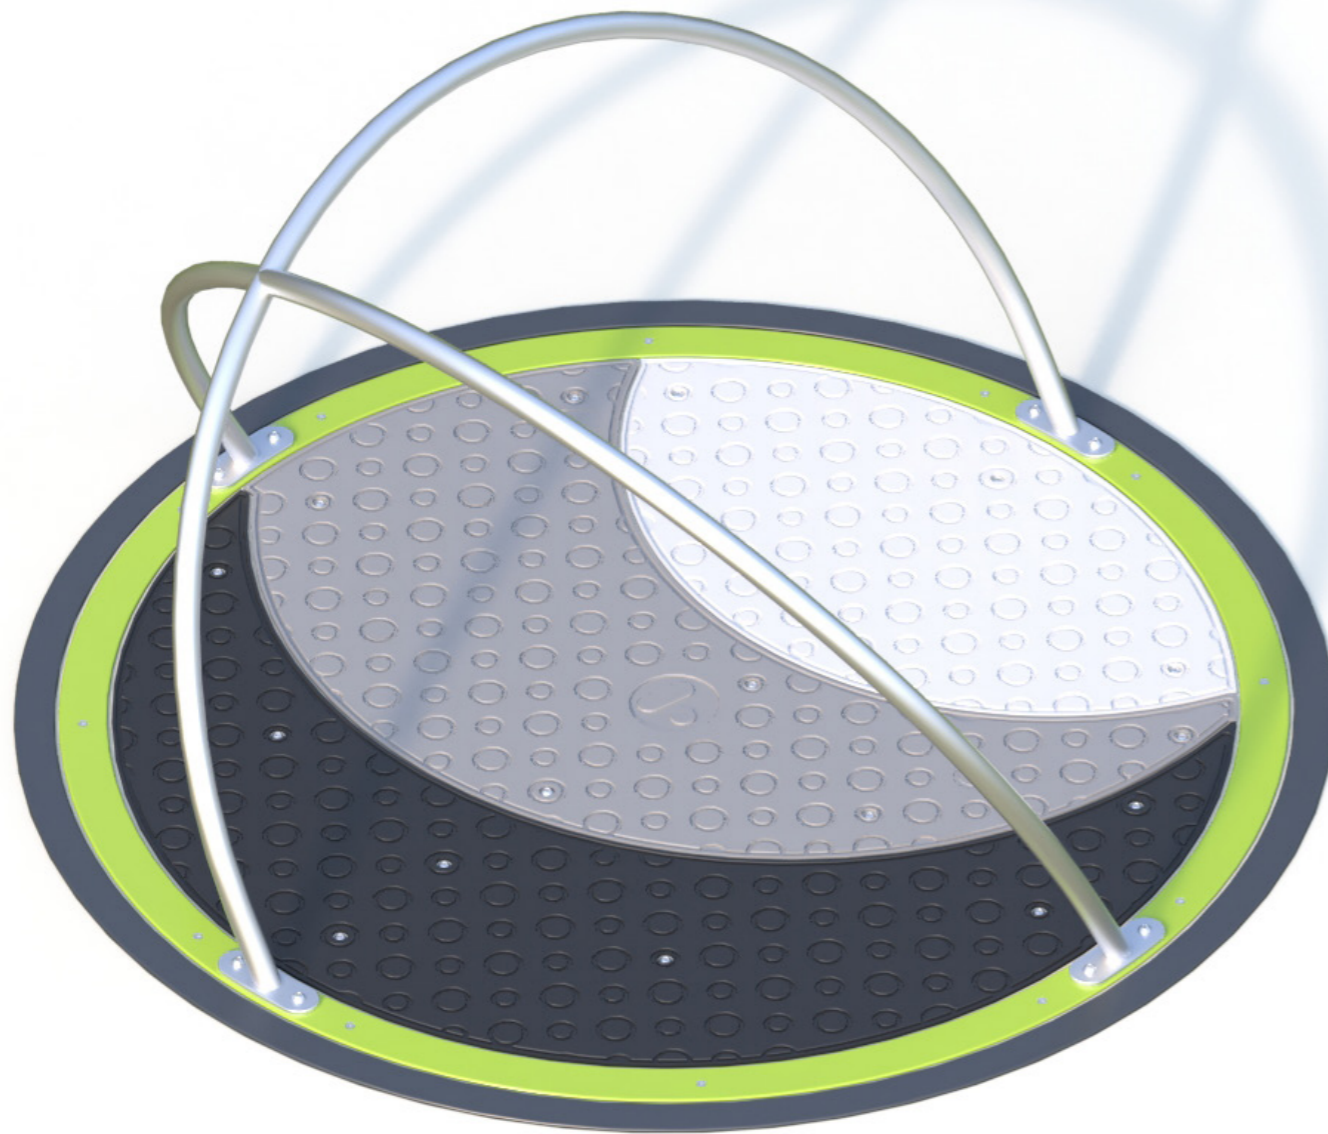

Whirly Go Round - Wheelchair Accessible Freestanding Play

Children love the sensation of spinning. It helps a child's nervous system mature and develop. The inclusive Whirly Go Round has easy access for users of all abilities to play together. Designed to sit level with the ground to accommodate wheelchairs. The ergonomic and sculptural stainless steel handrail adds an artistic element and support.

Product Code: SPN0354FBA-0

- Required Space: 5.7m diameter
- Total Area: 25.5m²
- Soft Fall Area: 23.5m²
- Age Group: 2+
- FHoH: 1000mm
- Equipment Height: 800mm