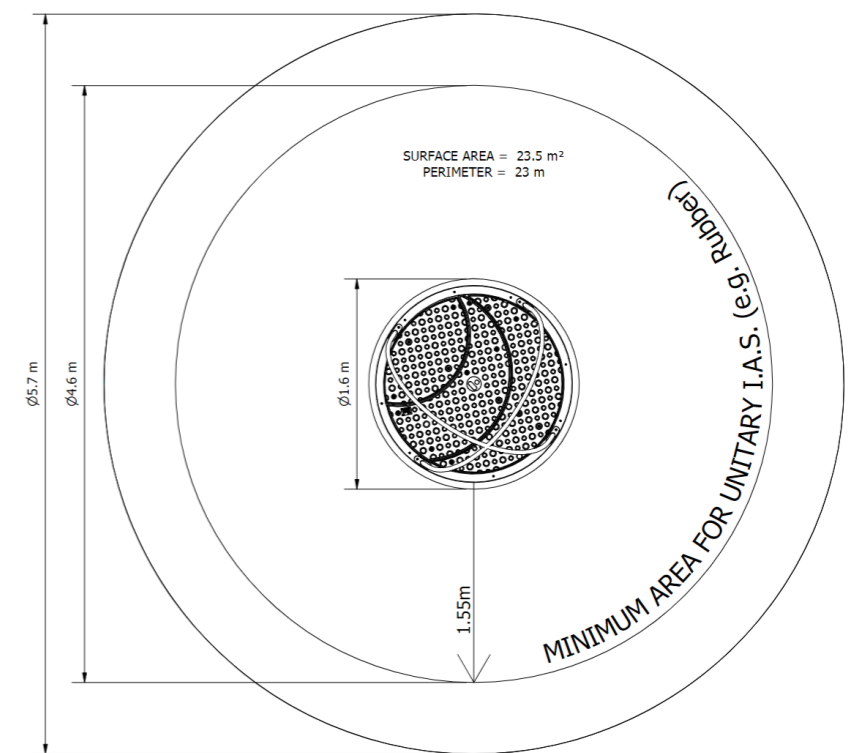

Whirly Go Round - Wheelchair Accessible Freestanding Play

Children love the sensation of spinning. It helps a child's nervous system mature and develop. The inclusive Whirly Go Round has easy access for users of all abilities to play together. Designed to sit level with the ground to accommodate wheelchairs. The ergonomic and sculptural stainless steel handrail adds an artistic element and support.

Product Code: SPN0354FBA-0

- Required Space: 5.7m diameter
- Total Area: 25.5m²
- Soft Fall Area: 23.5m²
- Age Group: 2+
- FHoH: 1000mm
- Equipment Height: 800mm