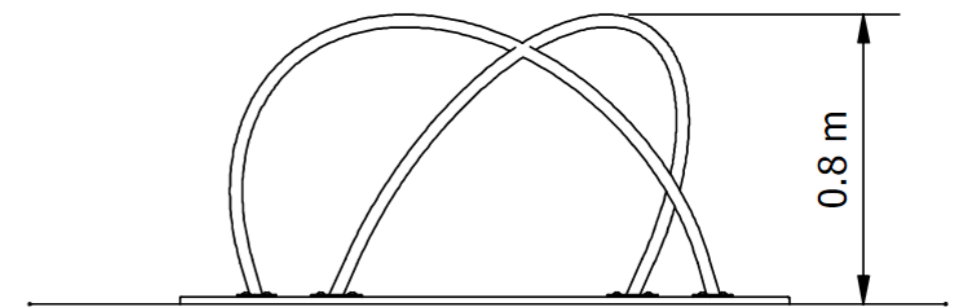

Whirly Go Round - Wheelchair Accessible Freestanding Play

Children love the sensation of spinning. It helps a child's nervous system mature and develop. The inclusive Whirly Go Round has easy access for users of all abilities to play together. Designed to sit level with the ground to accommodate wheelchairs. The ergonomic and sculptural stainless steel handrail adds an artistic element and support.

Product Code: SPN0354FBA-0

- Required Space: 5.7m diameter
- Total Area: 25.5m²
- Soft Fall Area: 23.5m²
- Age Group: 2+
- FHoH: 1000mm
- Equipment Height: 800mm