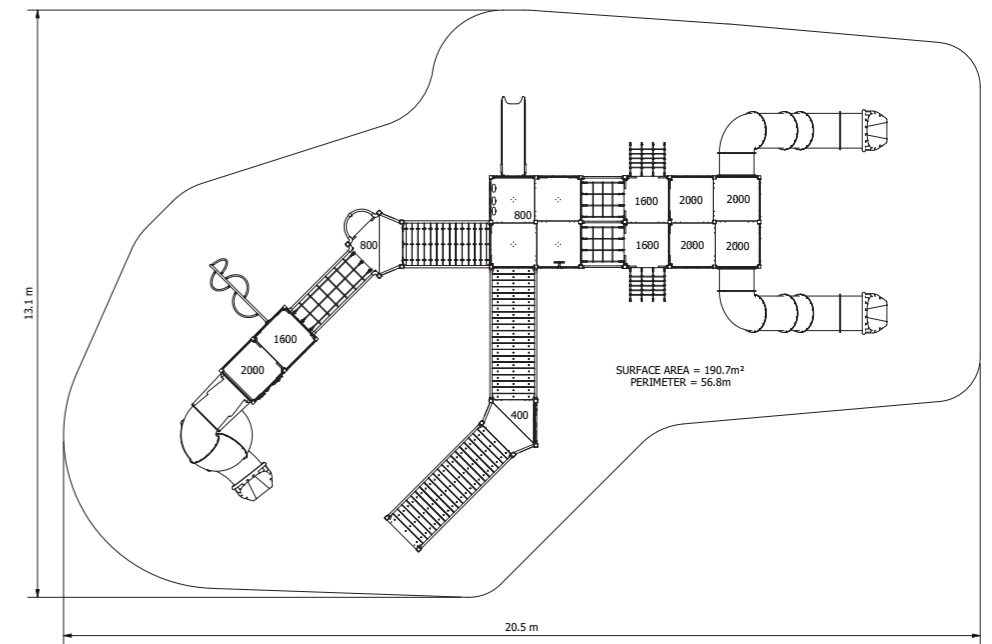

Product Code: PS2022\_006E

**Required Space**  
13.1m x 20.5m

**Area**  
190.7m<sup>2</sup>

**Age Group**  
2-8

**Max FHoF**  
2905mm

**Equipment Height**  
4300mm