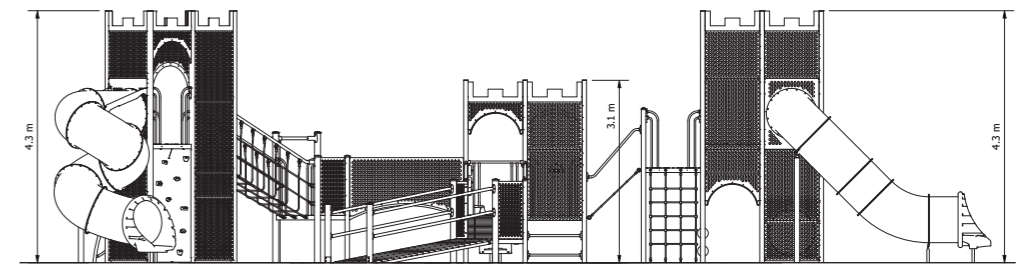

Product Code: PS2022\_006E

**Required Space**  
13.1m x 20.5m

**Area**  
190.7m<sup>2</sup>

**Age Group**  
2-8

**Max FHoF**  
2905mm

**Equipment Height**  
4300mm