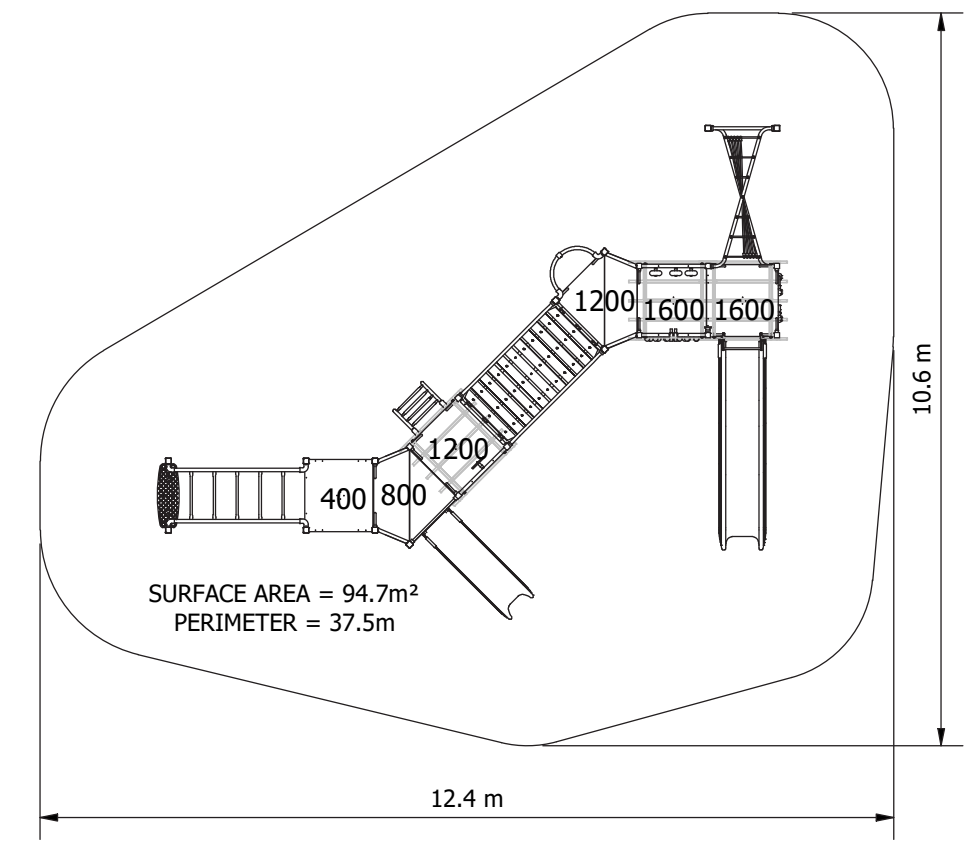

Product Code: PS2022_004T

Required Space
10.6m x 12.4m²

Area
94.7m²

Age Group
2-12

Max FHoF
1885mm

Equipment Height
4725mm