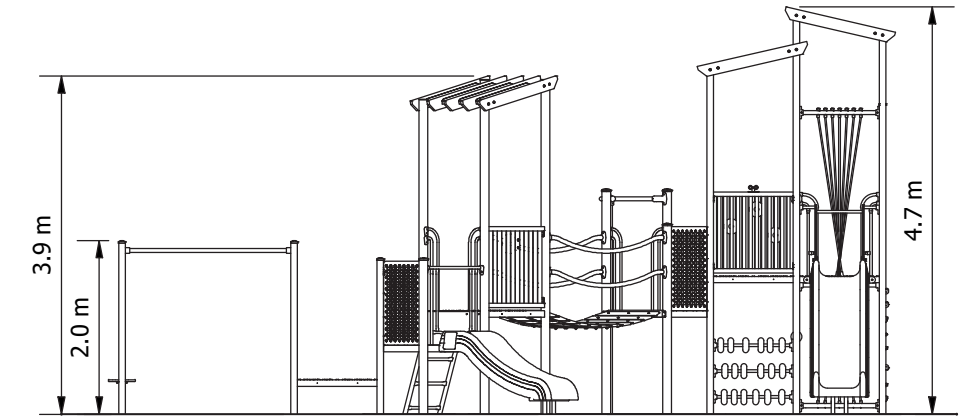

Product Code: PS2022_004T

Required Space
10.6m x 12.4m²

Area
94.7m²

Age Group
2-12

Max FHoF
1885mm

Equipment Height
4725mm