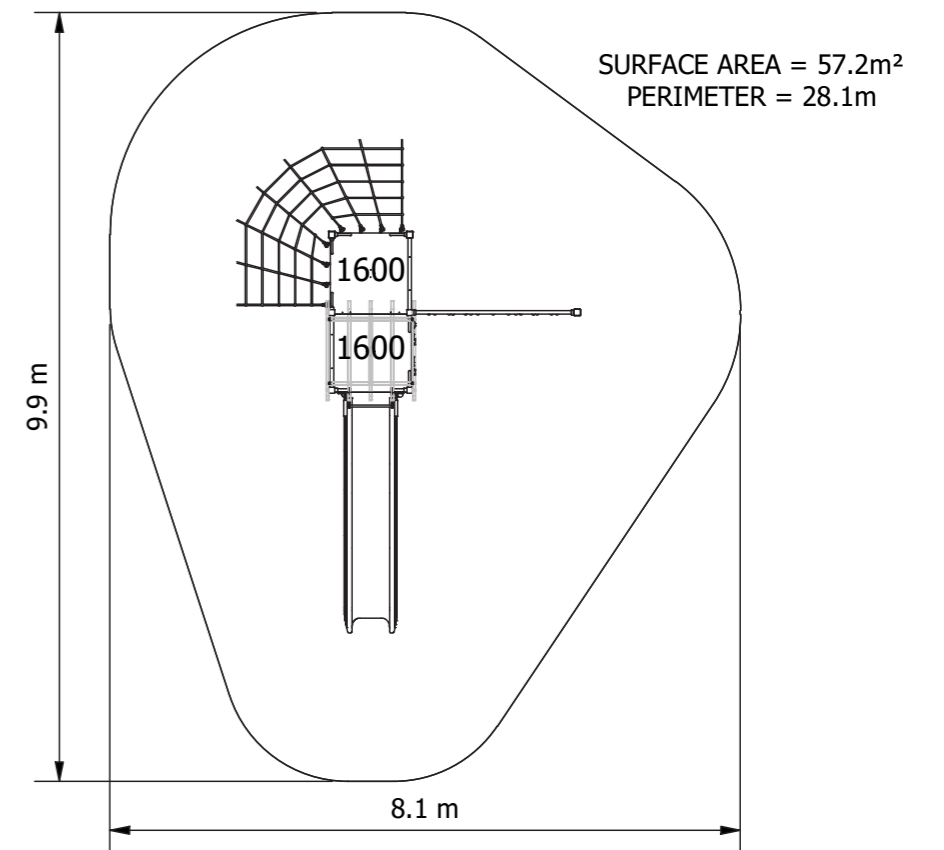

Product Code: PS2022_011T

Required Space
8.1m x 9.9m²

Area
57.2m²

Age Group
2-12

Max FHoF
2180mm

Equipment Height
4325mm