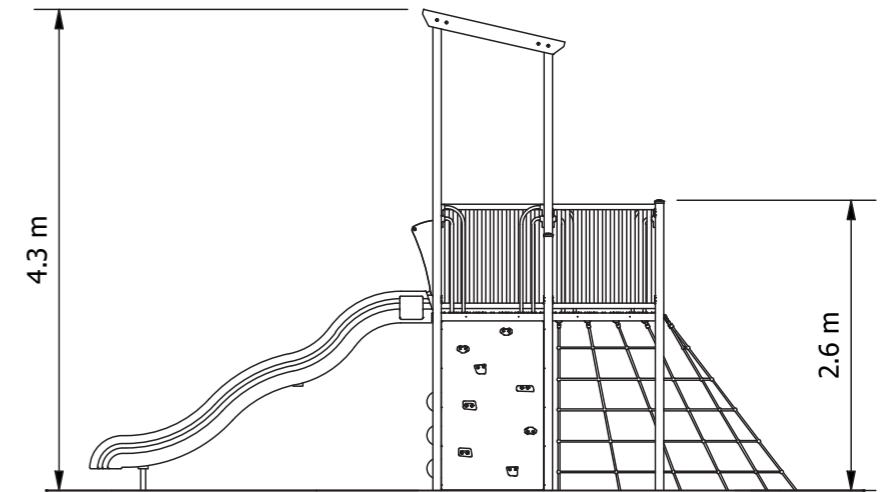

Product Code: PS2022_011T

Required Space
8.1m x 9.9m²

Area
57.2m²

Age Group
2-12

Max FHoF
2180mm

Equipment Height
4325mm