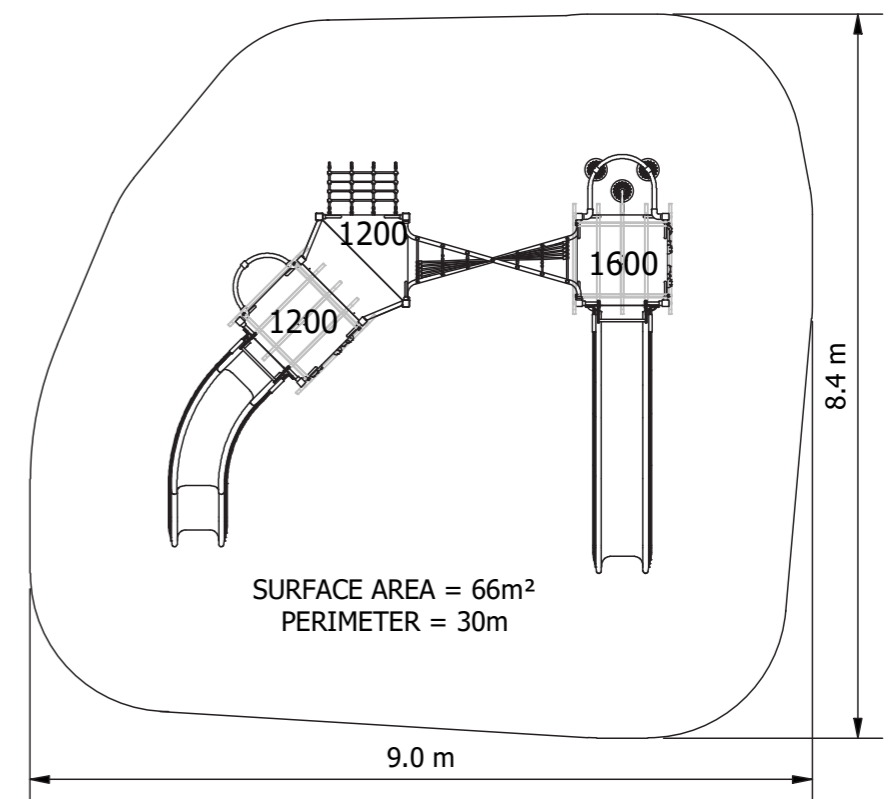

Product Code: PS2022_009T

Required Space
8.4m x 9.0m²

Area
66.0m²

Age Group
2-12

Max FHoF
1600mm

Equipment Height
4325mm