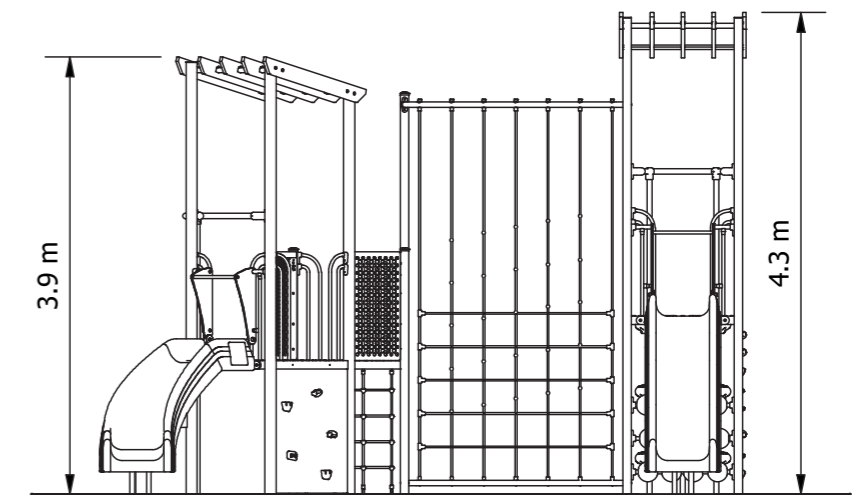

Product Code: PS2022_009T

Required Space
8.4m x 9.0m²

Area
66.0m²

Age Group
2-12

Max FHoF
1600mm

Equipment Height
4325mm