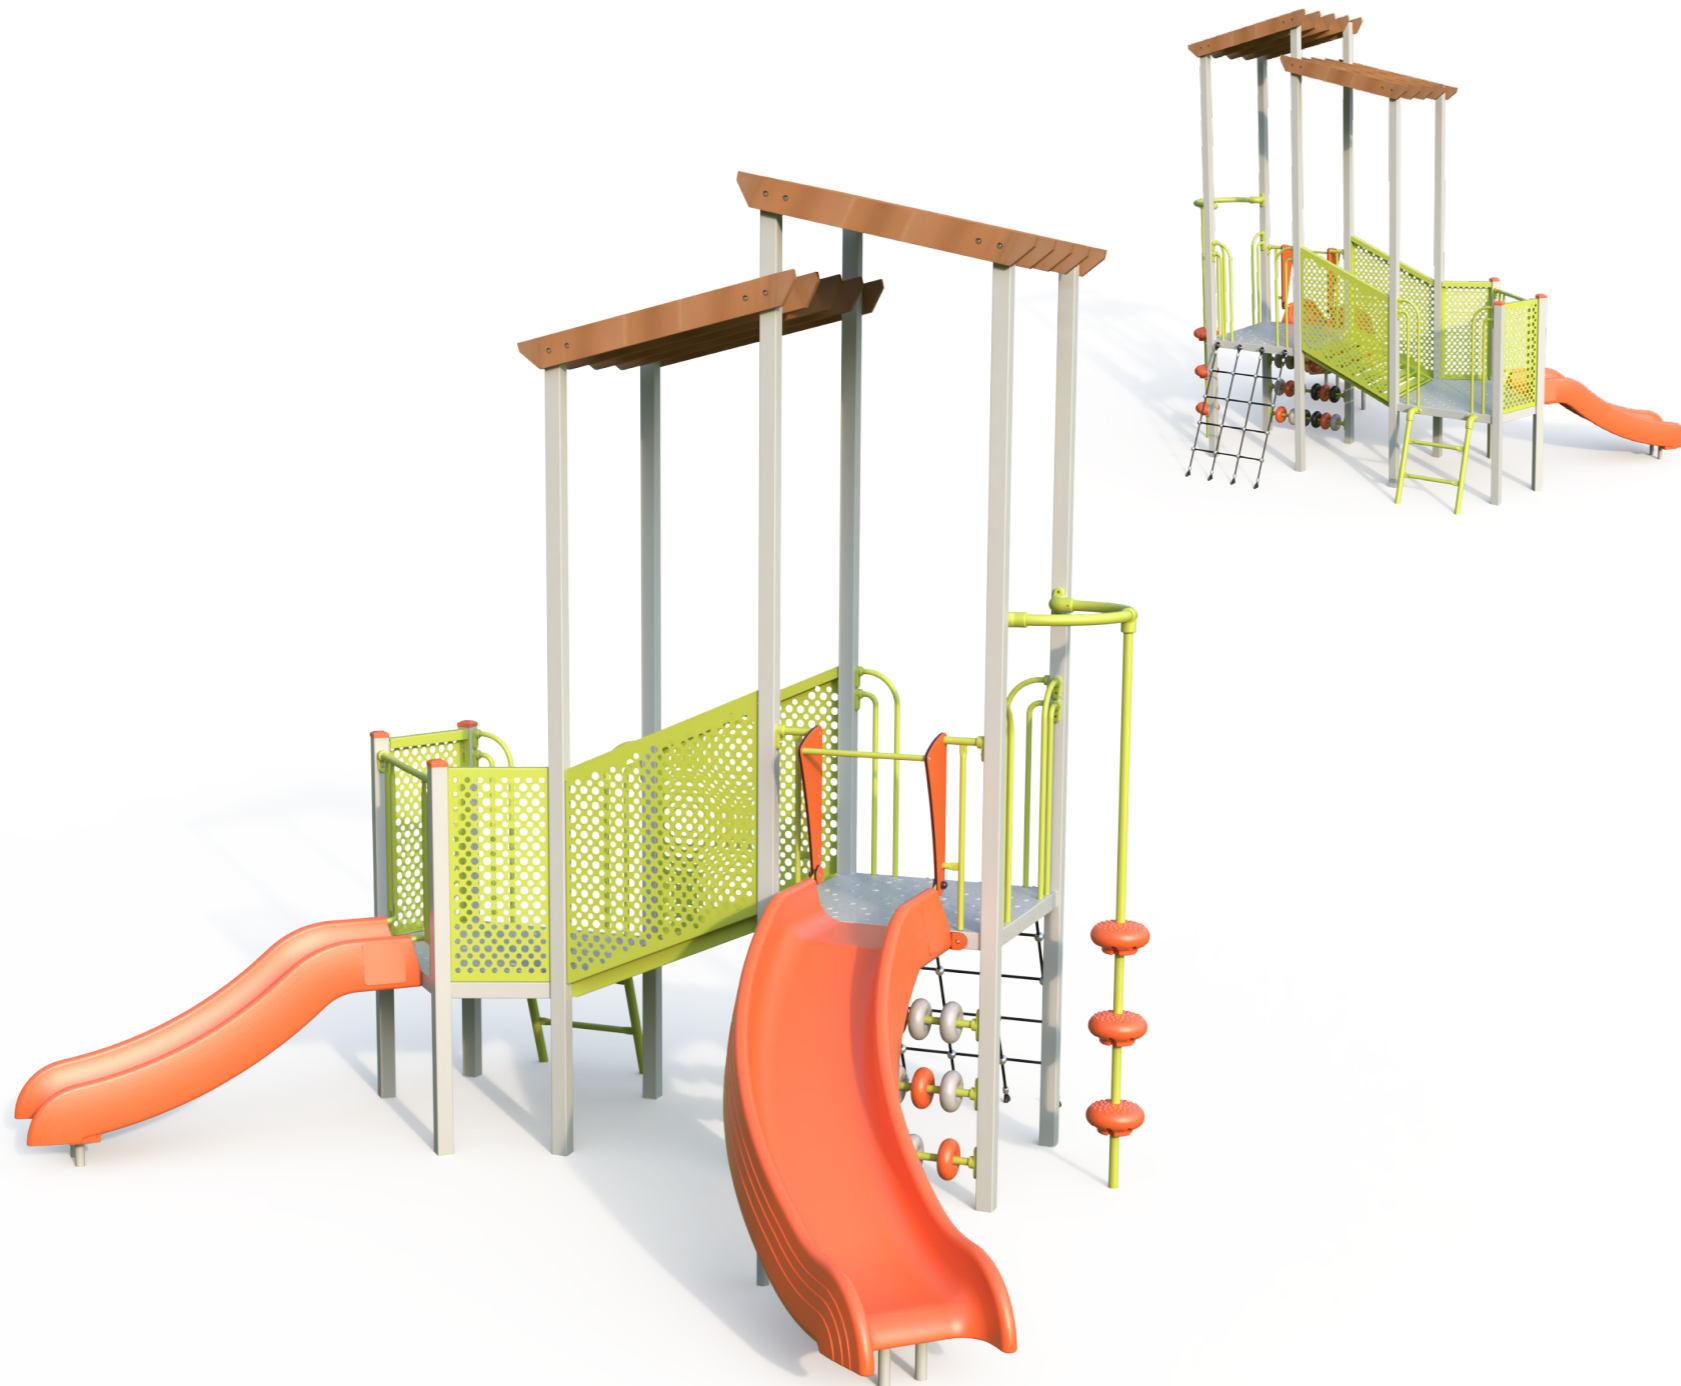

Myrtle Organic Range

The 'Organic Range' features a striking mix of premium timbers and aluminium. Designed to deliver a stunning balance between nature, architecture and play, this range delivers memorable experiences that are tactile and sensory.

Product Code: PS2022_007T

Required Space
7.5m x 8.7m²

Area
46.8m²

Age Group
2-12

Max FHof
1200mm

Equipment Height
4325mm