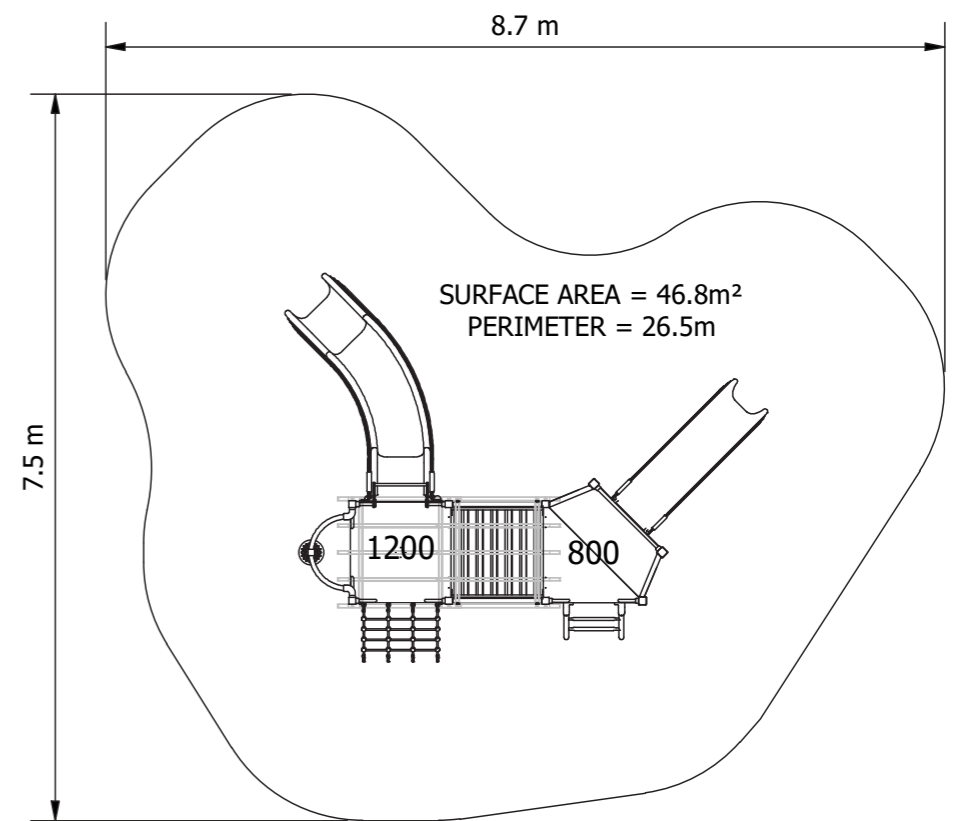

Product Code: PS2022_007T

Required Space
7.5m x 8.7m²

Area
46.8m²

Age Group
2-12

Max FHof
1200mm

Equipment Height
4325mm