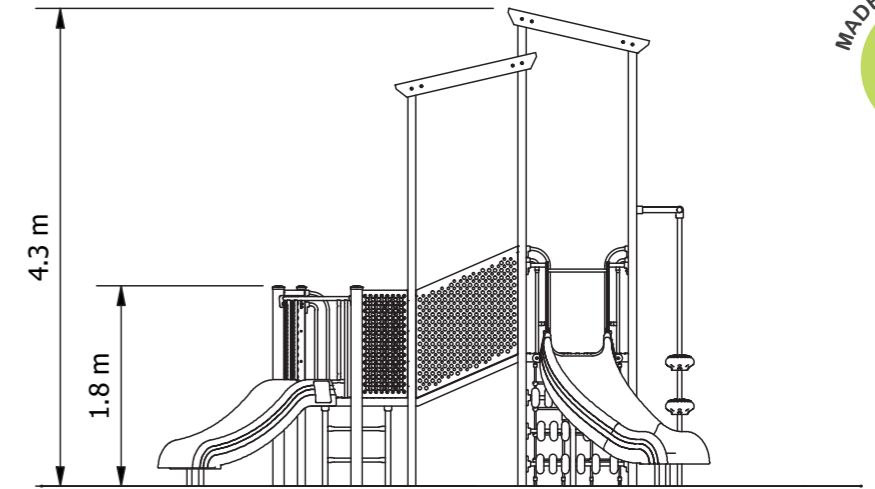

Myrtle Organic Range

The 'Organic Range' features a striking mix of premium timbers and aluminium. Designed to deliver a stunning balance between nature, architecture and play, this range delivers memorable experiences that are tactile and sensory.

Product Code: PS2022_007T

Required Space
7.5m x 8.7m²

Area
46.8m²

Age Group
2-12

Max FHof
1200mm

Equipment Height
4325mm