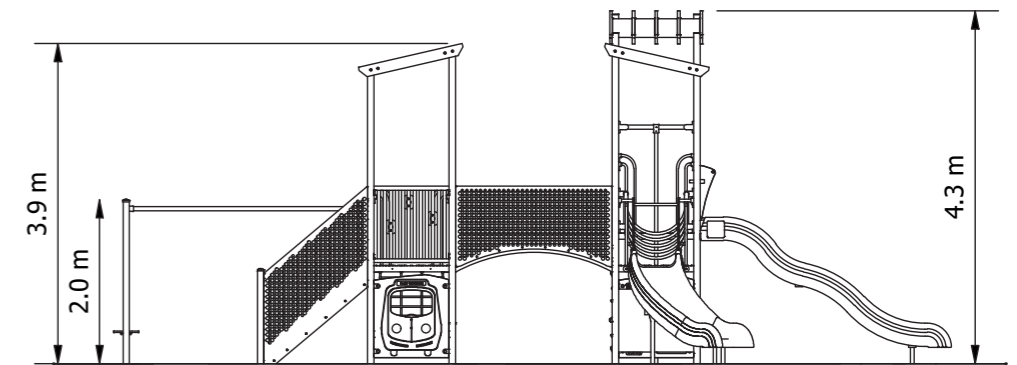

Product Code: PS2022\_006T

**Required Space**  
10.5m x 13.9m<sup>2</sup>

**Area**  
106.2m<sup>2</sup>

**Age Group**  
2-12

**Max FHoF**  
2260mm

**Equipment Height**  
4325mm