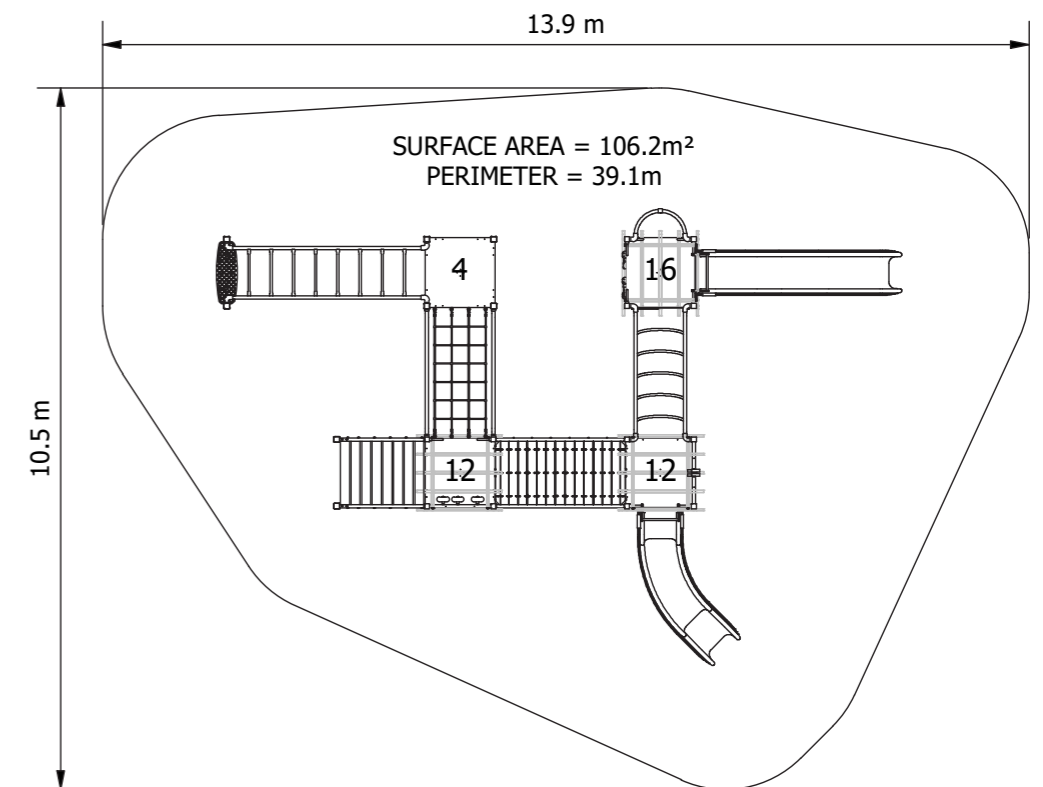

Product Code: PS2022\_006T

**Required Space**  
10.5m x 13.9m<sup>2</sup>

**Area**  
106.2m<sup>2</sup>

**Age Group**  
2-12

**Max FHoF**  
2260mm

**Equipment Height**  
4325mm