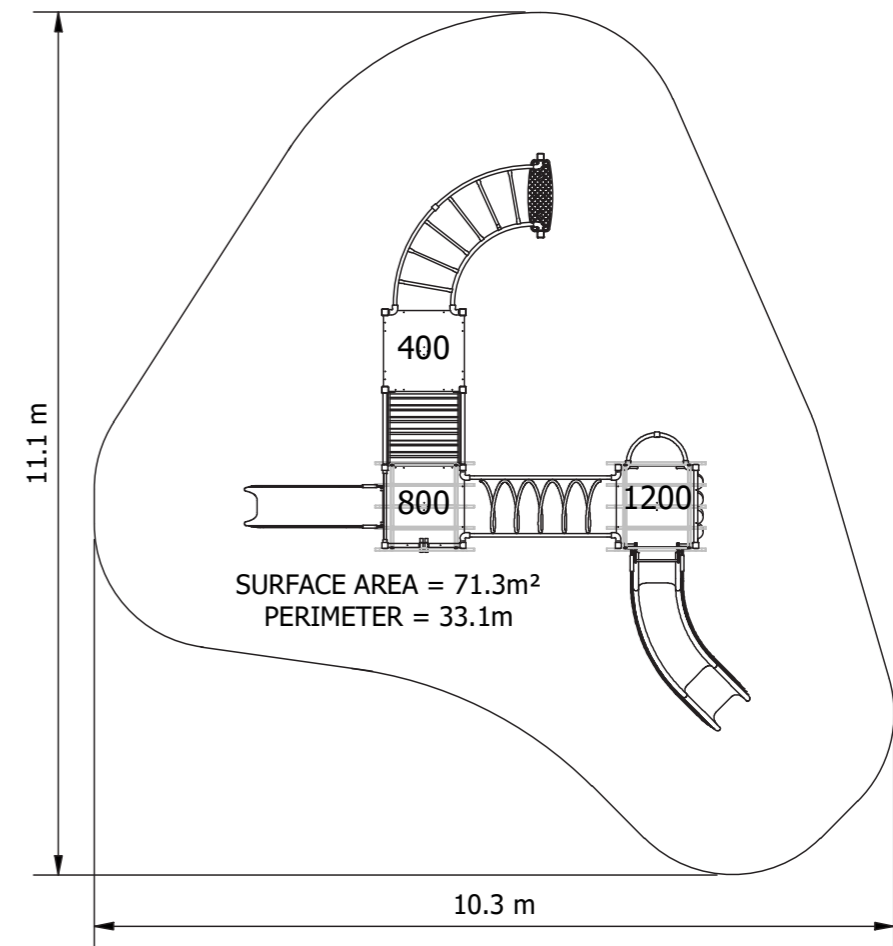

Product Code: PS2020_001T

Required Space
10.3m x 11.1m²

Area
71.3m²

Age Group
2-12

Max FHof
1985mm

Equipment Height
3925mm