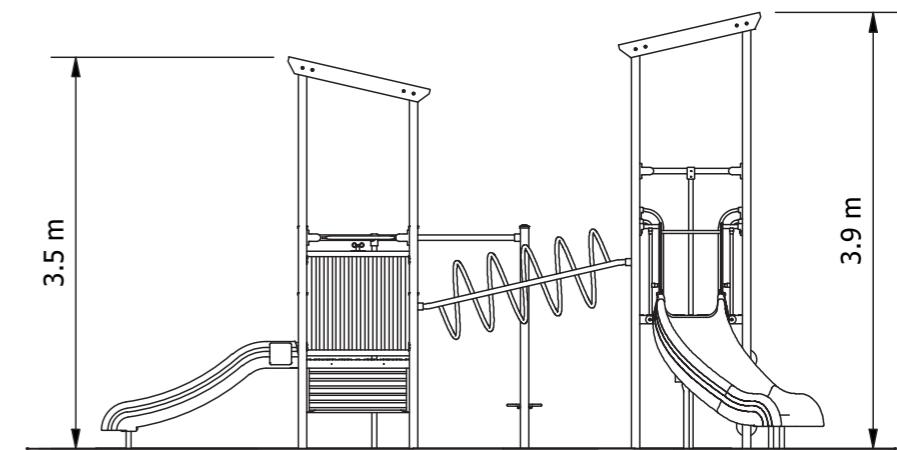

Product Code: PS2020_001T

Required Space
10.3m x 11.1m²

Area
71.3m²

Age Group
2-12

Max FHof
1985mm

Equipment Height
3925mm