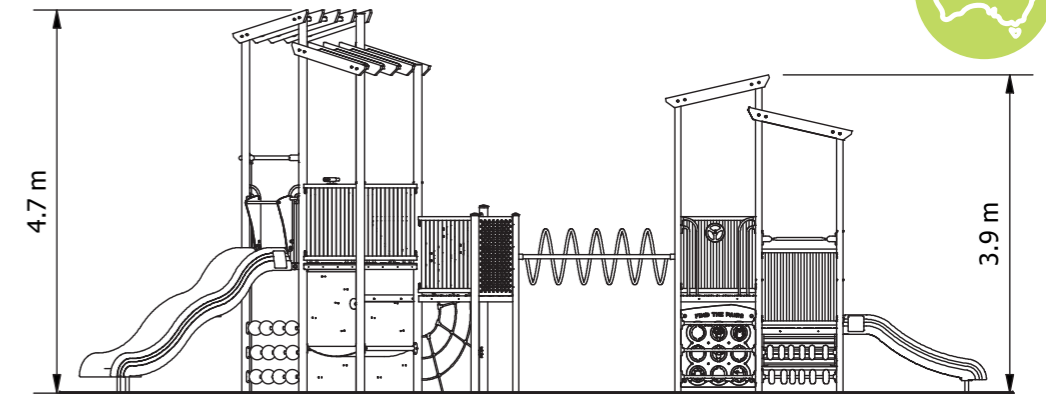

Product Code: PS2022_013T

Required Space
10.2m x 15.0m²

Area
103.9m²

Age Group
2-12

Max FHoF
2180mm

Equipment Height
4725mm