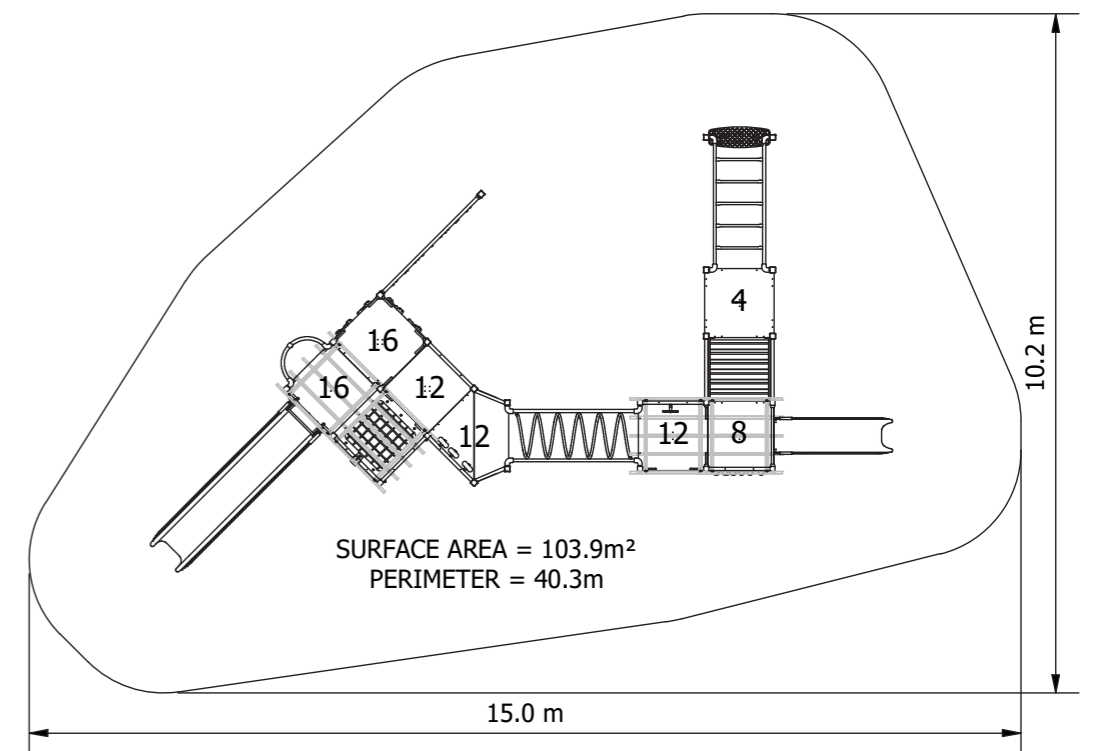

Product Code: PS2022_013T

Required Space
10.2m x 15.0m²

Area
103.9m²

Age Group
2-12

Max FHoF
2180mm

Equipment Height
4725mm