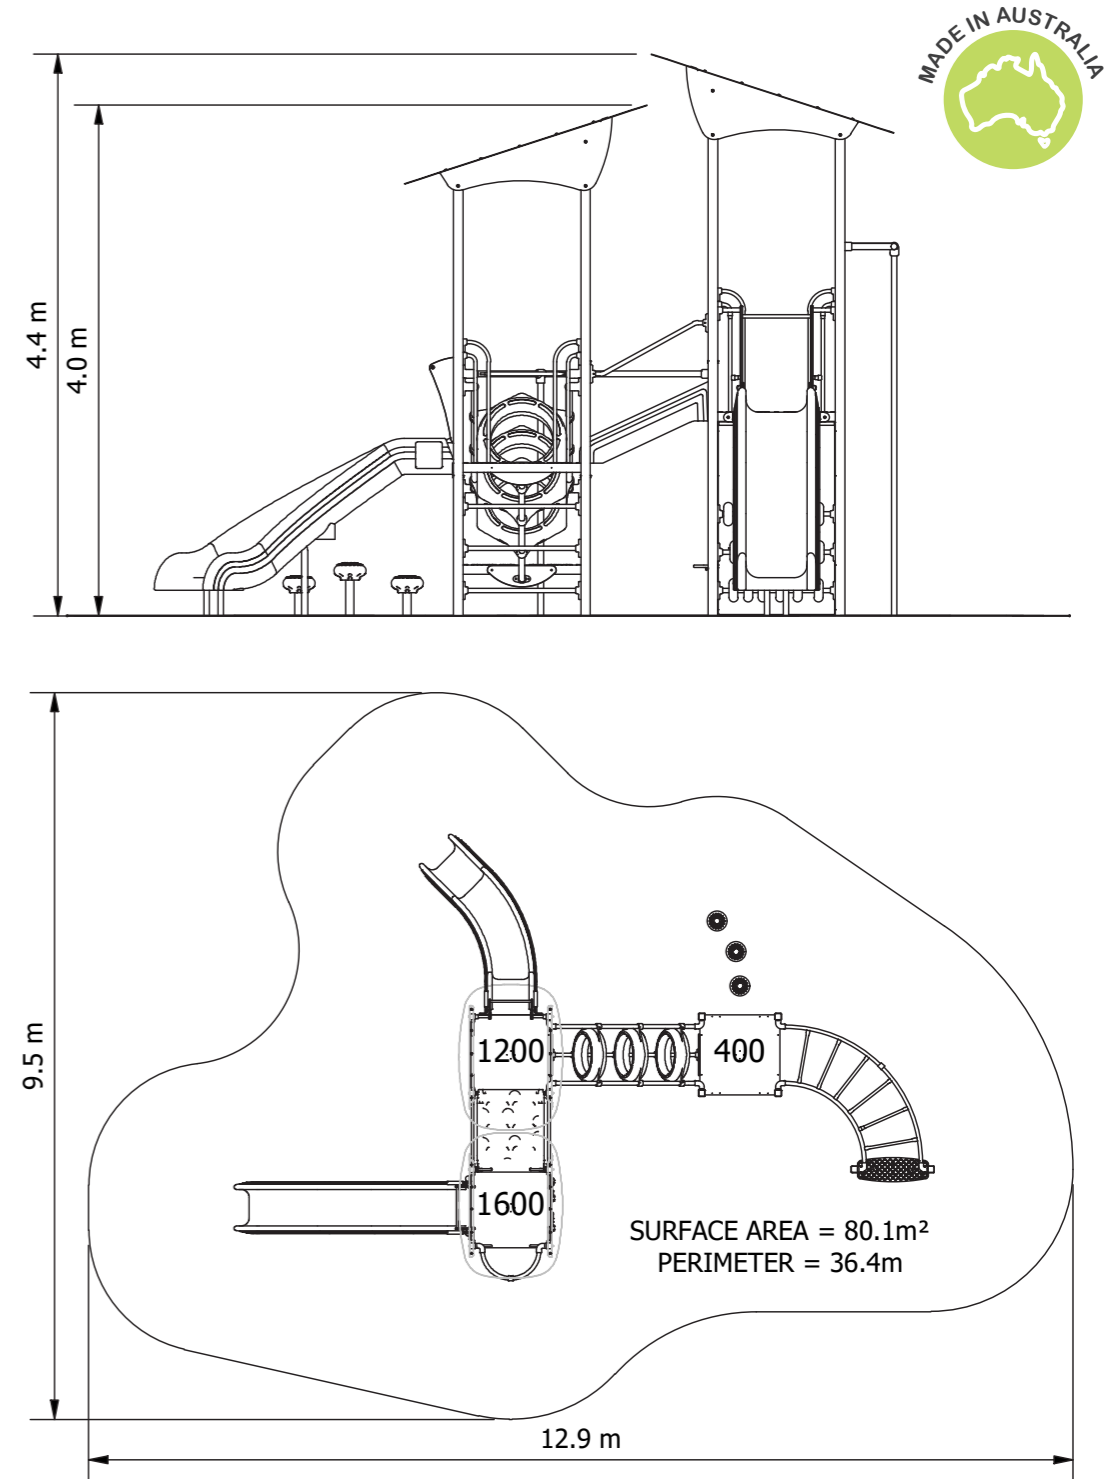

Sirius

Contemporary Range

A stunning, modern design that combines strong architectural forms with streamlined materials and aesthetics. Feature elements are made from chromated & powder coated Aluminium plate for maximum marine grade durability. The user experience is at the core of the design, with flow, inclusivity and opportunities for surprise and delight.

Product Code: PS2022_004C

Required Space
9.5m x 12.9m²

Area
80.1m²

Age Group
2-12

Max FHoF
1885mm

Equipment Height
4410mm