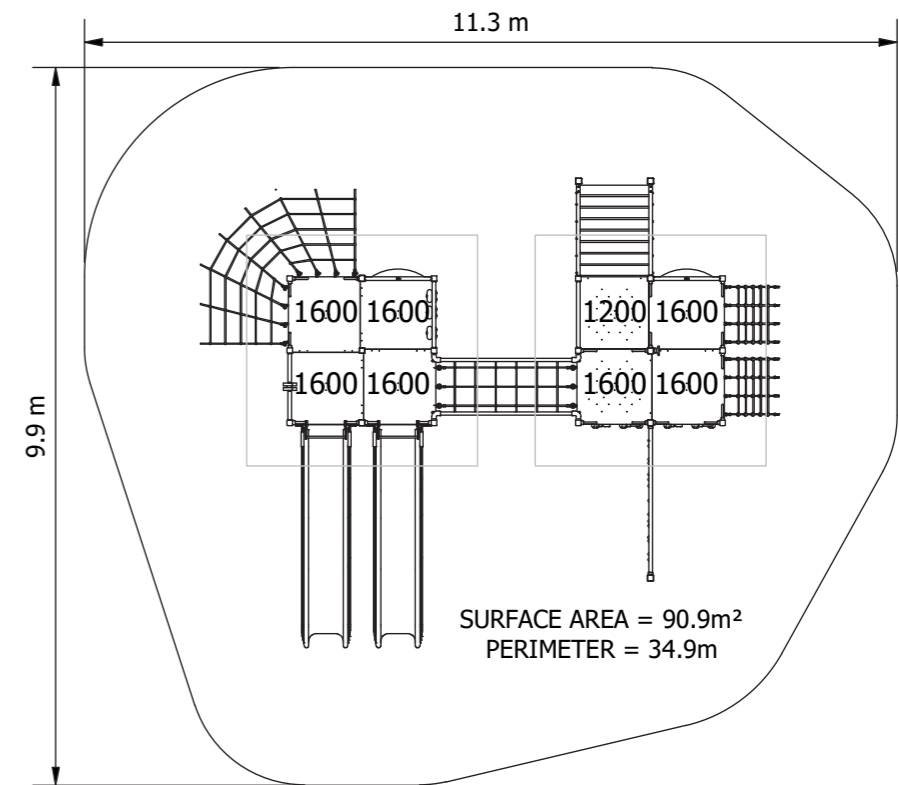

Product Code: PS2022_010C

Required Space
9.9m x 11.3m²

Area
90.9m²

Age Group
2-12

Max FHoF
2533mm

Equipment Height
5015mm