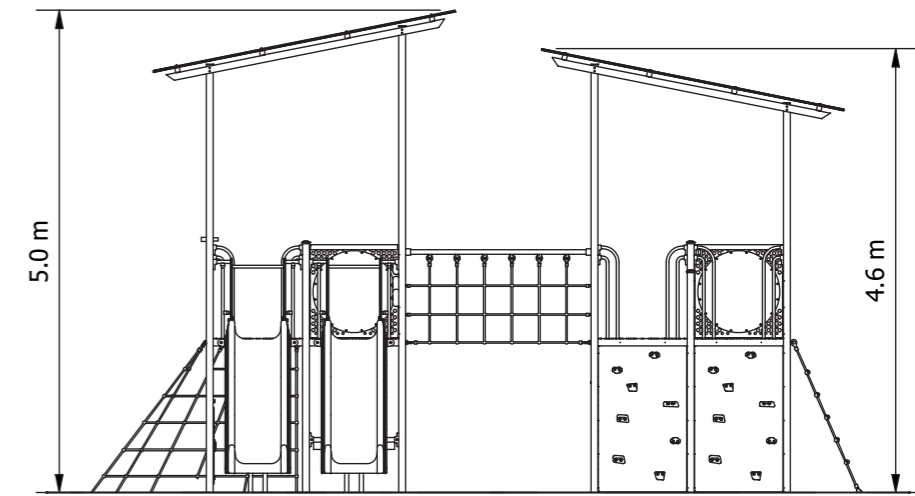

Product Code: PS2022_010C

Required Space
9.9m x 11.3m²

Area
90.9m²

Age Group
2-12

Max FHoF
2533mm

Equipment Height
5015mm