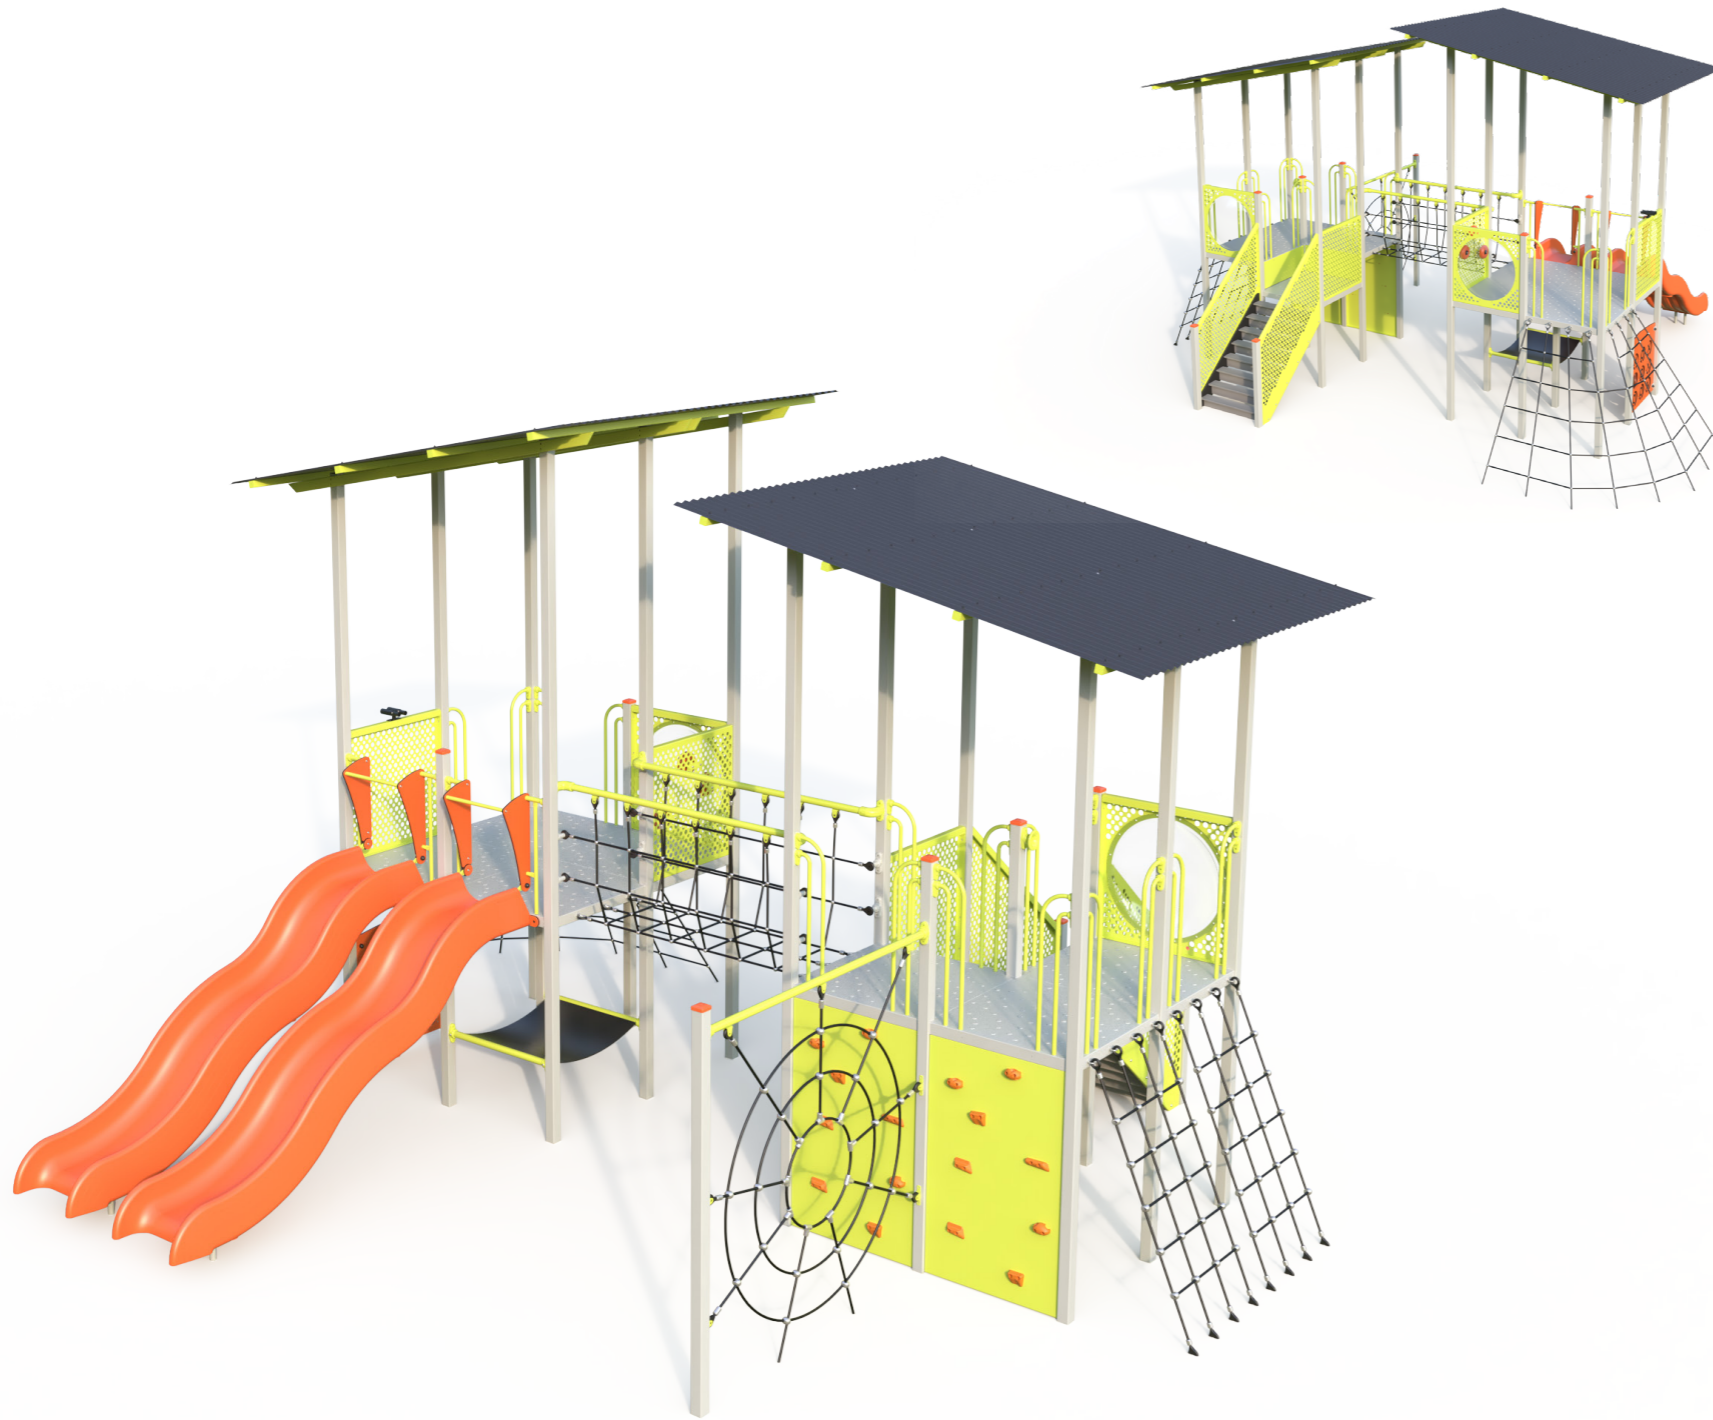

Dex Contemporary Range

A stunning, modern design that combines strong architectural forms with streamlined materials and aesthetics. Feature elements are made from chromated & powder coated Aluminium plate for maximum marine grade durability. The user experience is at the core of the design, with flow, inclusivity and opportunities for surprise and delight.

Product Code: PS2022_010C

Required Space
9.9m x 11.3m²

Area
90.9m²

Age Group
2-12

Max FHoF
2533mm

Equipment Height
5015mm