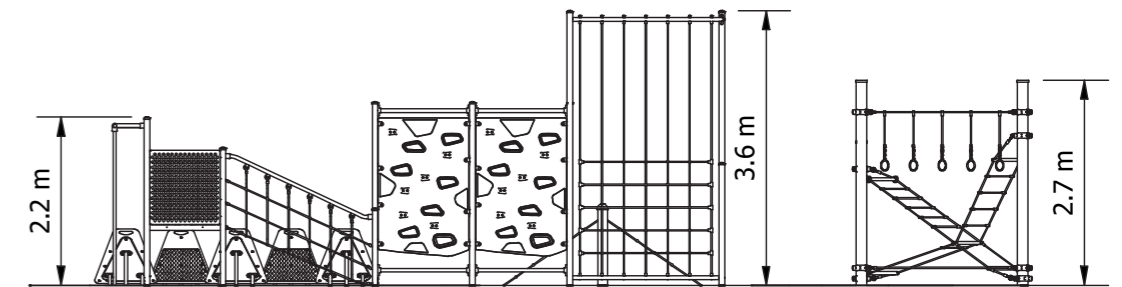

Ninja (Mulch & Rubber Path) Active Play Circuits

Active Play Circuits are a new form of playground configured to promote strength, mobility, dexterity, problem solving and resilience. Inspired by the enormous popularity of the Australian Ninja Warrior series, each circuit is arranged with a clear start and finish containing a series of obstacles in between.

Product Code: APC-0902

Required Space
9.2m x 15.7m²

Area
133.9m²

Age Group
5-12

Max FHoF
2330mm

Equipment Height
3600mm