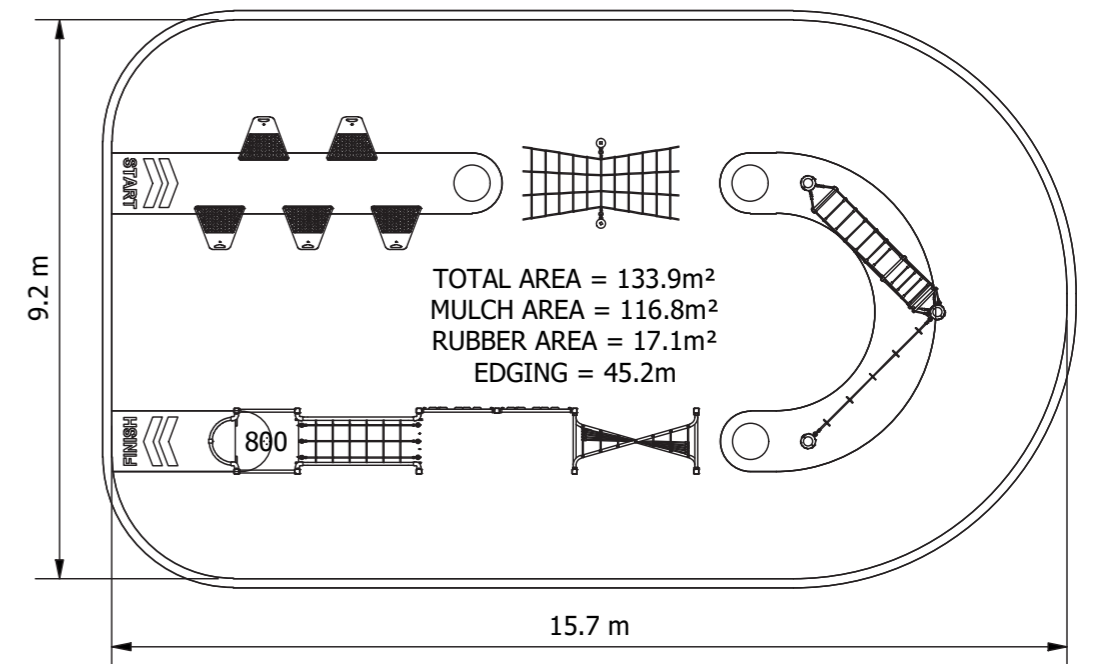

Ninja (Mulch & Rubber Path) Active Play Circuits

Active Play Circuits are a new form of playground configured to promote strength, mobility, dexterity, problem solving and resilience. Inspired by the enormous popularity of the Australian Ninja Warrior series, each circuit is arranged with a clear start and finish containing a series of obstacles in between.

Product Code: APC-0902

Required Space
9.2m x 15.7m²

Area
133.9m²

Age Group
5-12

Max FHoF
2330mm

Equipment Height
3600mm