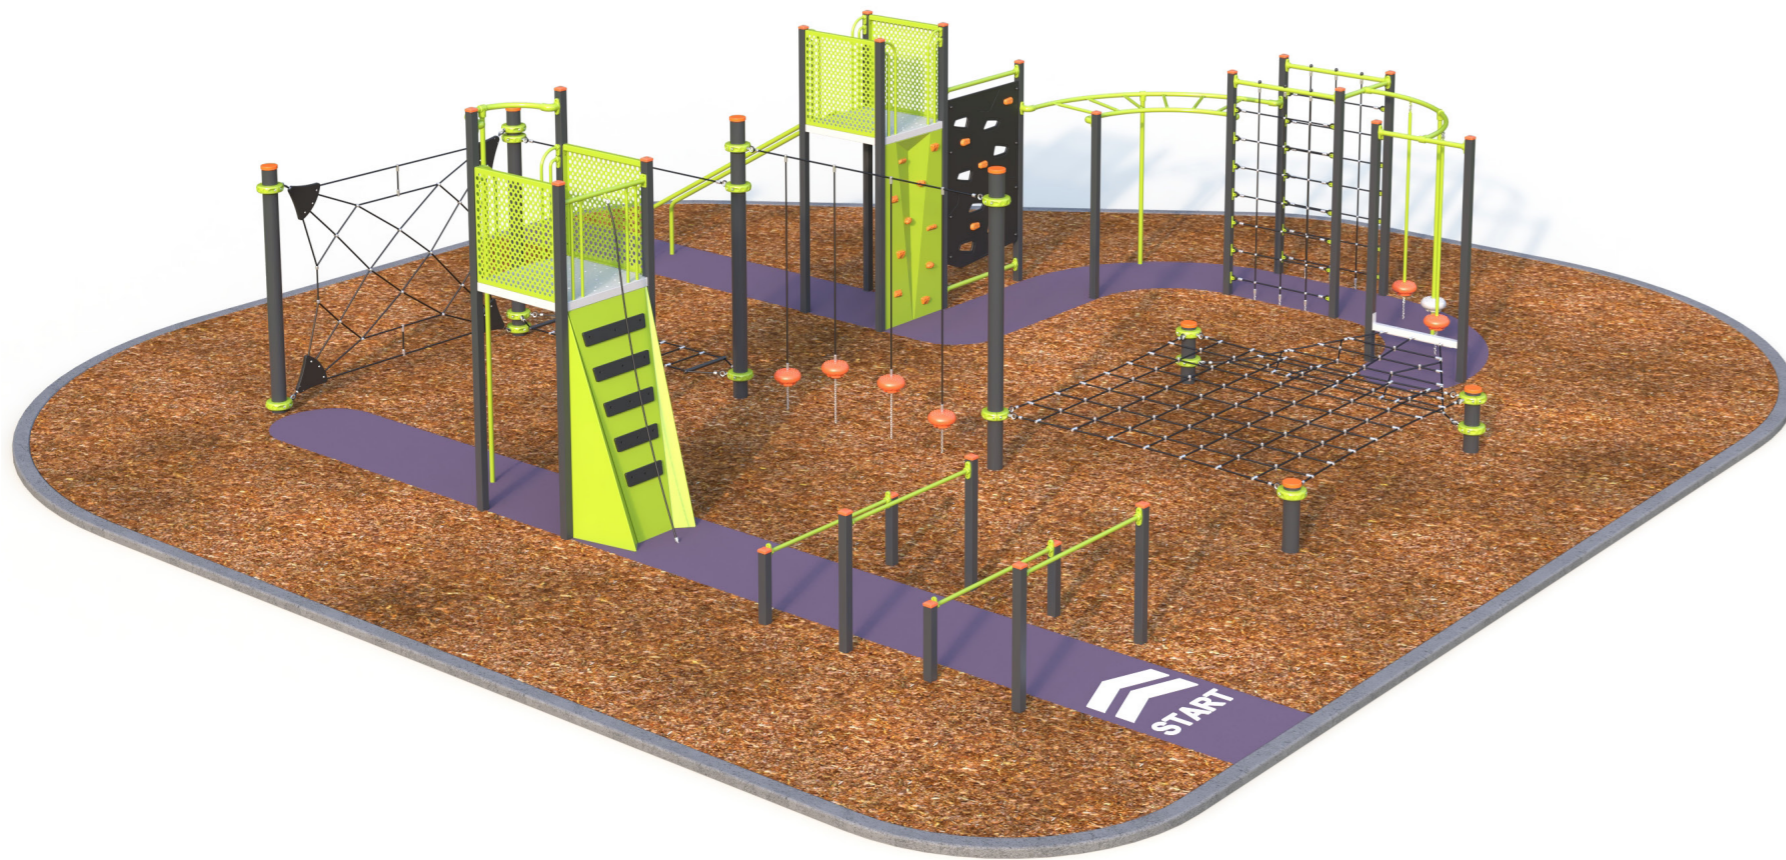

Gladiator (Mulch & Rubber Path) Active Play Circuits

Active Play Circuits are a new form of playground configured to promote strength, mobility, dexterity, problem solving and resilience. Inspired by the enormous popularity of the Australian Ninja Warrior series, each circuit is arranged with a clear start and finish containing a series of obstacles in between.

Product Code: APC-0802

Required Space
13.5m x 14.5m²

Area
173.3m²

Age Group
5-12

Max FHoF
2330mm

Equipment Height
3500mm