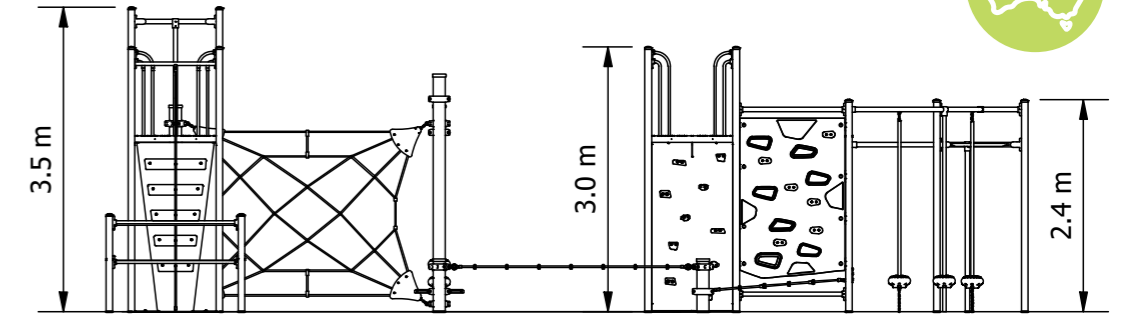

Product Code: APC-0802

Required Space
13.5m x 14.5m²

Area
173.3m²

Age Group
5-12

Max FHoF
2330mm

Equipment Height
3500mm