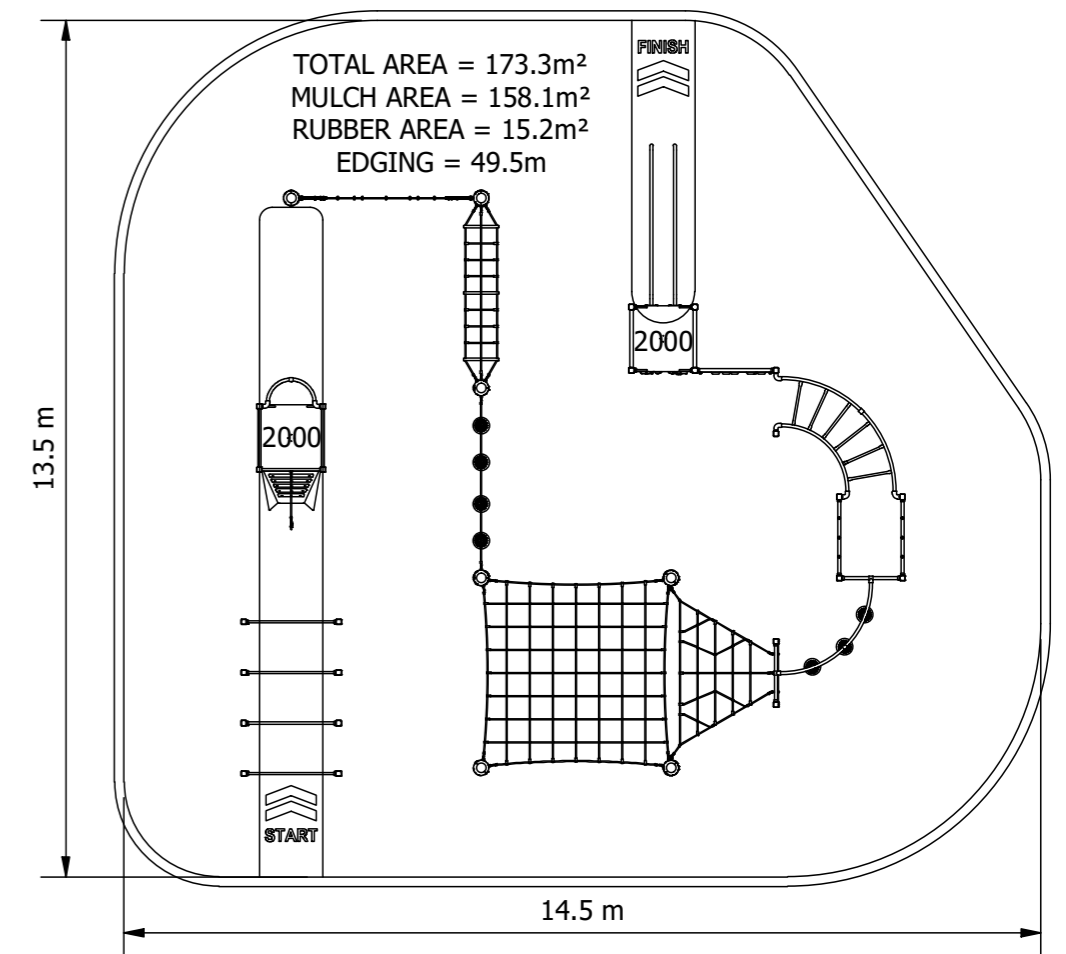

Gladiator (Mulch & Rubber Path) Active Play Circuits

Active Play Circuits are a new form of playground configured to promote strength, mobility, dexterity, problem solving and resilience. Inspired by the enormous popularity of the Australian Ninja Warrior series, each circuit is arranged with a clear start and finish containing a series of obstacles in between.

Product Code: APC-0802

Required Space
13.5m x 14.5m²

Area
173.3m²

Age Group
5-12

Max FHoF
2330mm

Equipment Height
3500mm