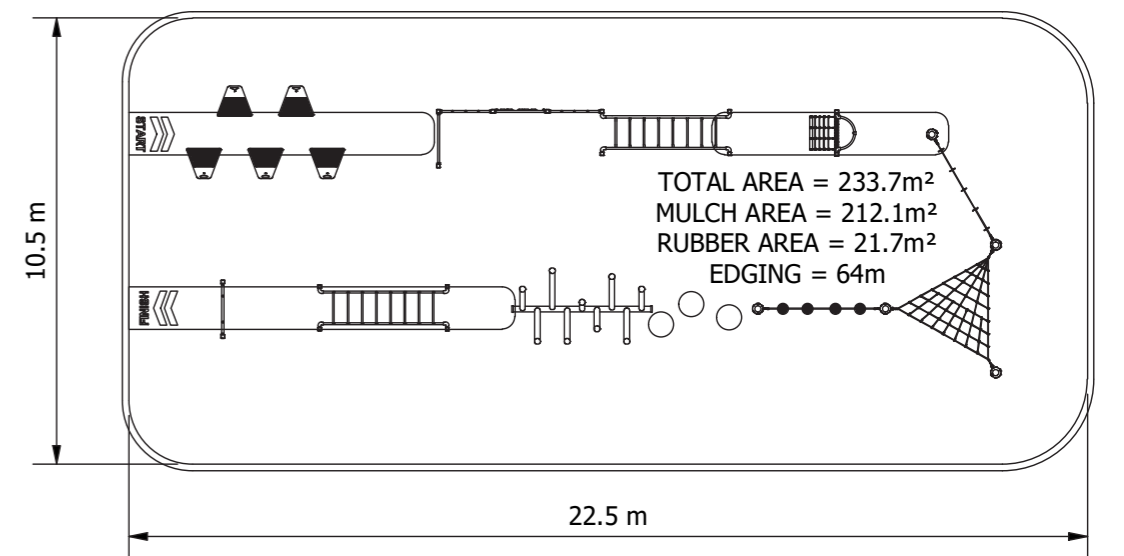

# Achieve (Mulch & Rubber Path) Active Play Circuits

Active Play Circuits are a new form of playground configured to promote strength, mobility, dexterity, problem solving and resilience. Inspired by the enormous popularity of the Australian Ninja Warrior series, each circuit is arranged with a clear start and finish containing a series of obstacles in between.

Product Code: APC-0602

**Required Space**  
10.5m x 22.5m<sup>2</sup>

**Area**  
233.7m<sup>2</sup>

**Age Group**  
5-12

**Max FHoF**  
2330mm

**Equipment Height**  
2700mm