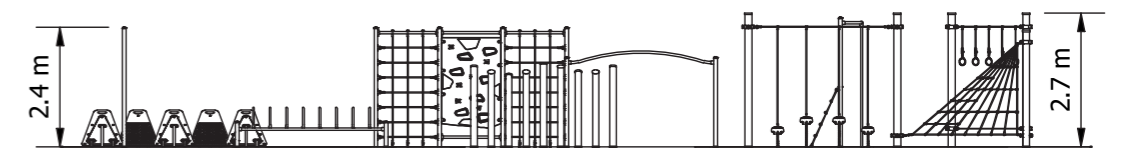

# Achieve (Mulch & Rubber Path) Active Play Circuits

Active Play Circuits are a new form of playground configured to promote strength, mobility, dexterity, problem solving and resilience. Inspired by the enormous popularity of the Australian Ninja Warrior series, each circuit is arranged with a clear start and finish containing a series of obstacles in between.

Product Code: APC-0602

**Required Space**  
10.5m x 22.5m<sup>2</sup>

**Area**  
233.7m<sup>2</sup>

**Age Group**  
5-12

**Max FHoF**  
2330mm

**Equipment Height**  
2700mm