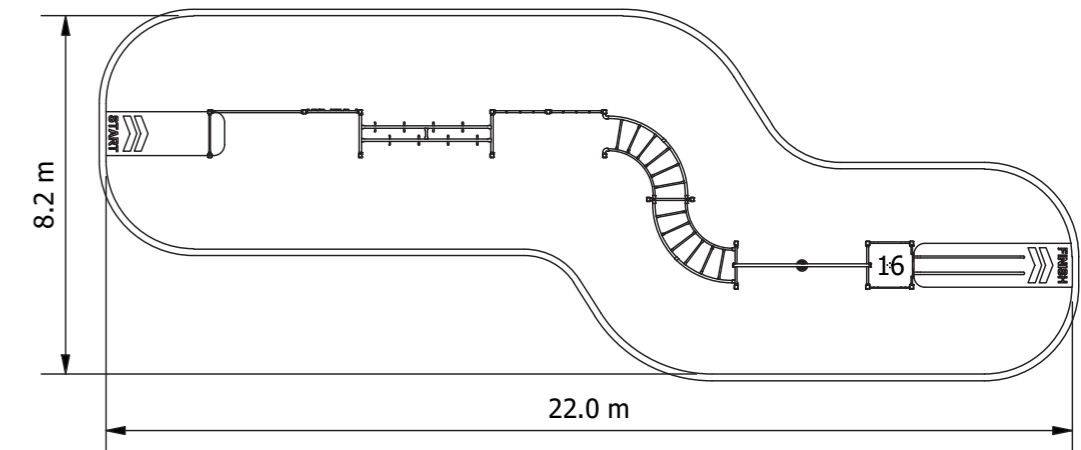

Endeavour (Mulch & Rubber Path) Active Play Circuits

Active Play Circuits are a new form of playground configured to promote strength, mobility, dexterity, problem solving and resilience. Inspired by the enormous popularity of the Australian Ninja Warrior series, each circuit is arranged with a clear start and finish containing a series of obstacles in between.

TOTAL AREA = 117.7 m²
 MULCH AREA = 111.4 m²
 RUBBER AREA = 6.3 m²
 PERIMETER = 53.2 m

Product Code: APC-0202

 Required Space 8.2m x 22.0m ²	 Area 117.7m ²	 Age Group 5-12	 Max FHof 2330mm	 Equipment Height 3600mm
--	--	--	---	---