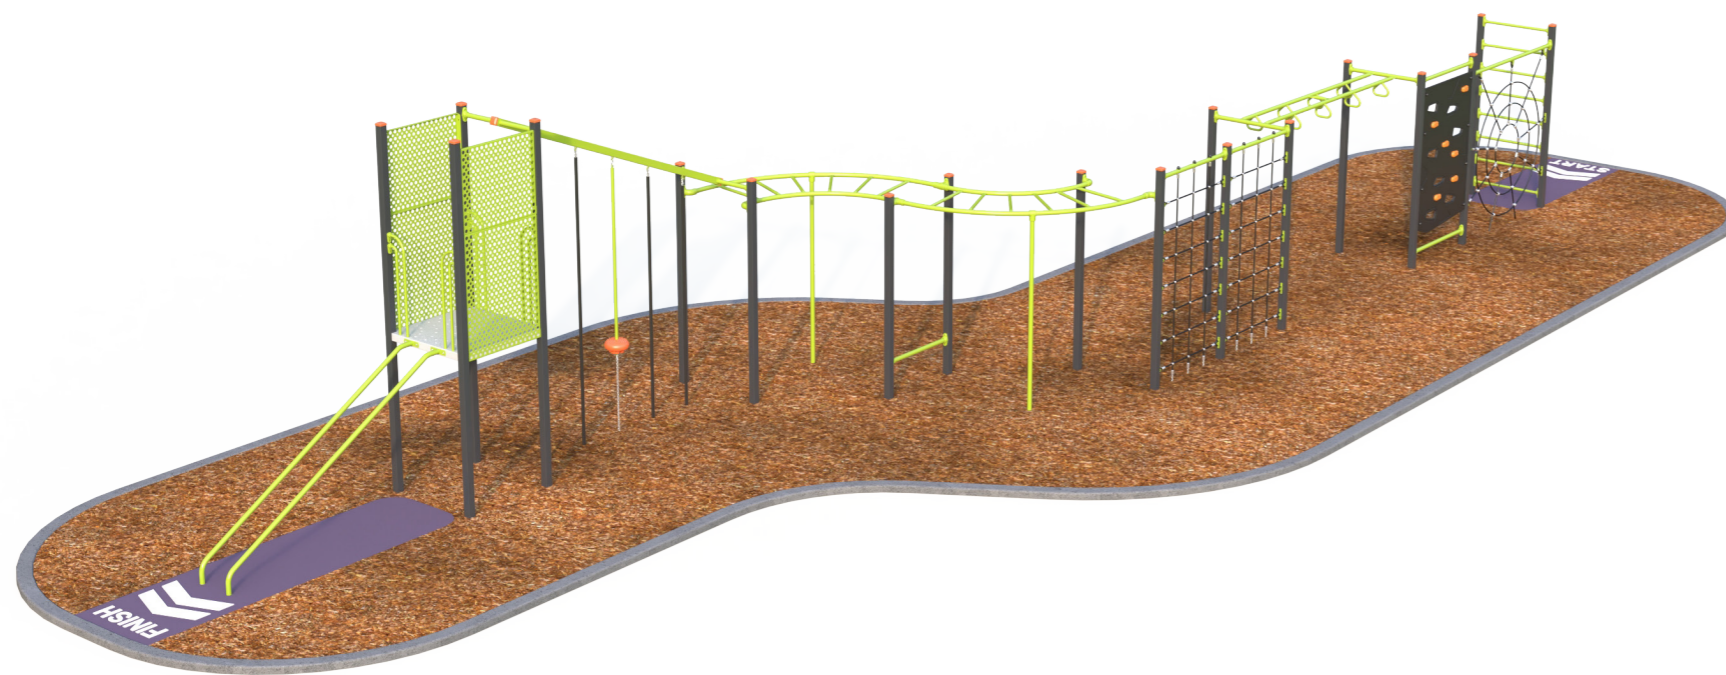

Endeavour (Mulch & Rubber Path) Active Play Circuits

Active Play Circuits are a new form of playground configured to promote strength, mobility, dexterity, problem solving and resilience. Inspired by the enormous popularity of the Australian Ninja Warrior series, each circuit is arranged with a clear start and finish containing a series of obstacles in between.

TOTAL AREA = 117.7 m²
 MULCH AREA = 111.4 m²
 RUBBER AREA = 6.3 m²
 PERIMETER = 53.2 m

Product Code: APC-0202

 Required Space 8.2m x 22.0m ²	 Area 117.7m ²	 Age Group 5-12	 Max FHof 2330mm	 Equipment Height 3600mm
--	--	--	---	---