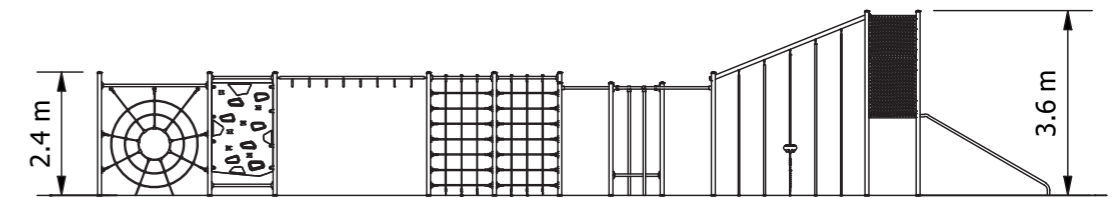

Endeavour (Mulch & Rubber Path) Active Play Circuits

Active Play Circuits are a new form of playground configured to promote strength, mobility, dexterity, problem solving and resilience. Inspired by the enormous popularity of the Australian Ninja Warrior series, each circuit is arranged with a clear start and finish containing a series of obstacles in between.

TOTAL AREA = 117.7 m²
 MULCH AREA = 111.4 m²
 RUBBER AREA = 6.3 m²
 PERIMETER = 53.2 m

Product Code: APC-0202

 Required Space 8.2m x 22.0m ²	 Area 117.7m ²	 Age Group 5-12	 Max FHof 2330mm	 Equipment Height 3600mm
--	--	--	---	---