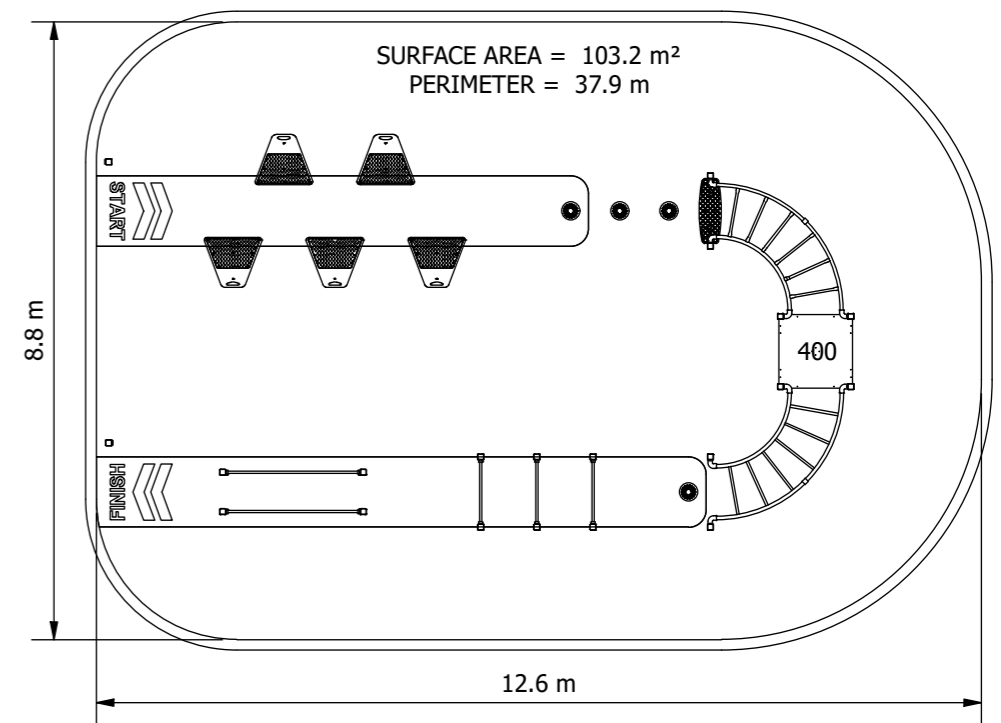

Strive (Mulch & Rubber Path) Active Play Circuits

Active Play Circuits are a new form of playground configured to promote strength, mobility, dexterity, problem solving and resilience. Inspired by the enormous popularity of the Australian Ninja Warrior series, each circuit is arranged with a clear start and finish containing a series of obstacles in between.

Product Code: APC-0102

Required Space
8.8m x 12.6m²

Area
103.2m²

Age Group
5-12

Max FHof
1885mm

Equipment Height
2000mm