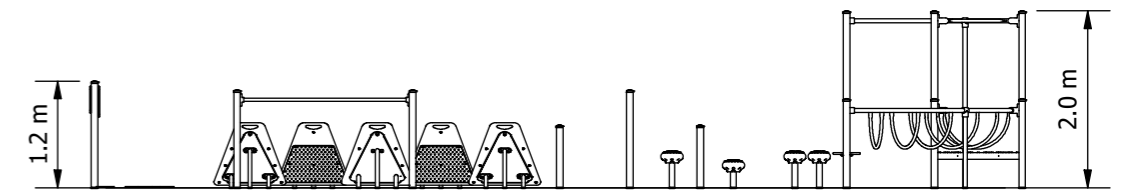

Product Code: APC-0102

Required Space
8.8m x 12.6m²

Area
103.2m²

Age Group
5-12

Max FHof
1885mm

Equipment Height
2000mm