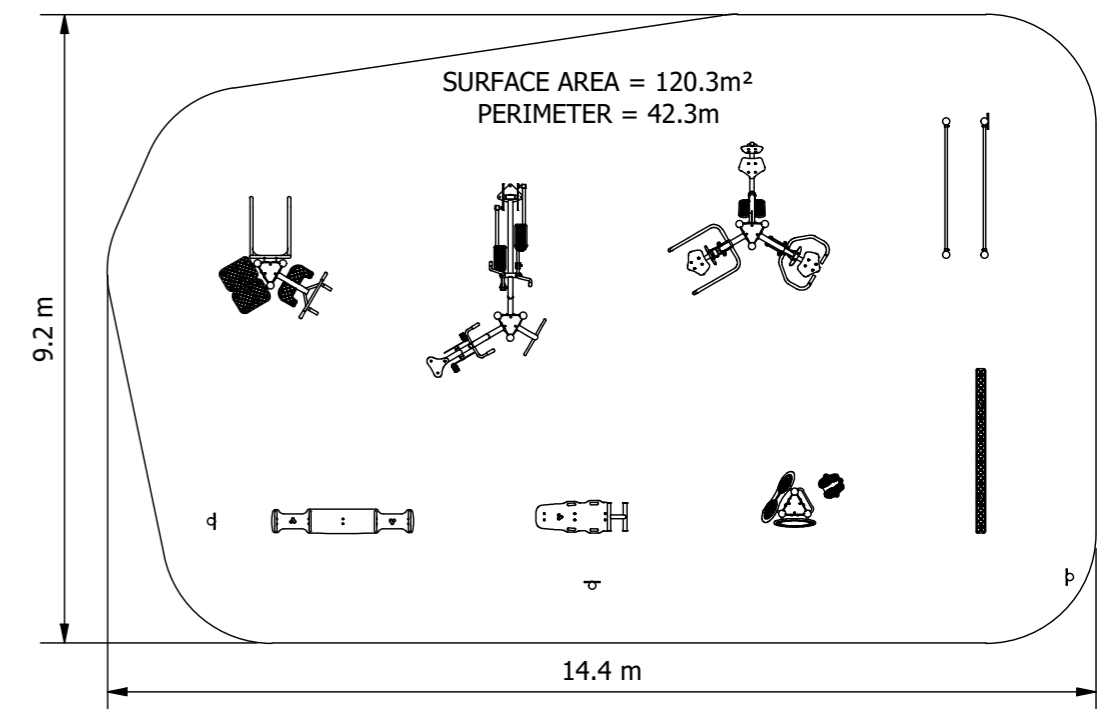

Large Community Gym Fitness Circuits

The a_space fitness range has been developed in conjunction with exercise physiologists to deliver a comprehensive community fitness solution. The range has been engineered for extreme durability and safety. All equipment includes detailed yet easy to follow instructional signage incorporating QR codes that link to demonstration videos that can be accessed by users on site.

Product Code: DFM-0153

Required Space
9.2m x 14.4m

Area
120.3m²

Age Group
12+

Max FHof
975mm

Equipment Height
2000mm