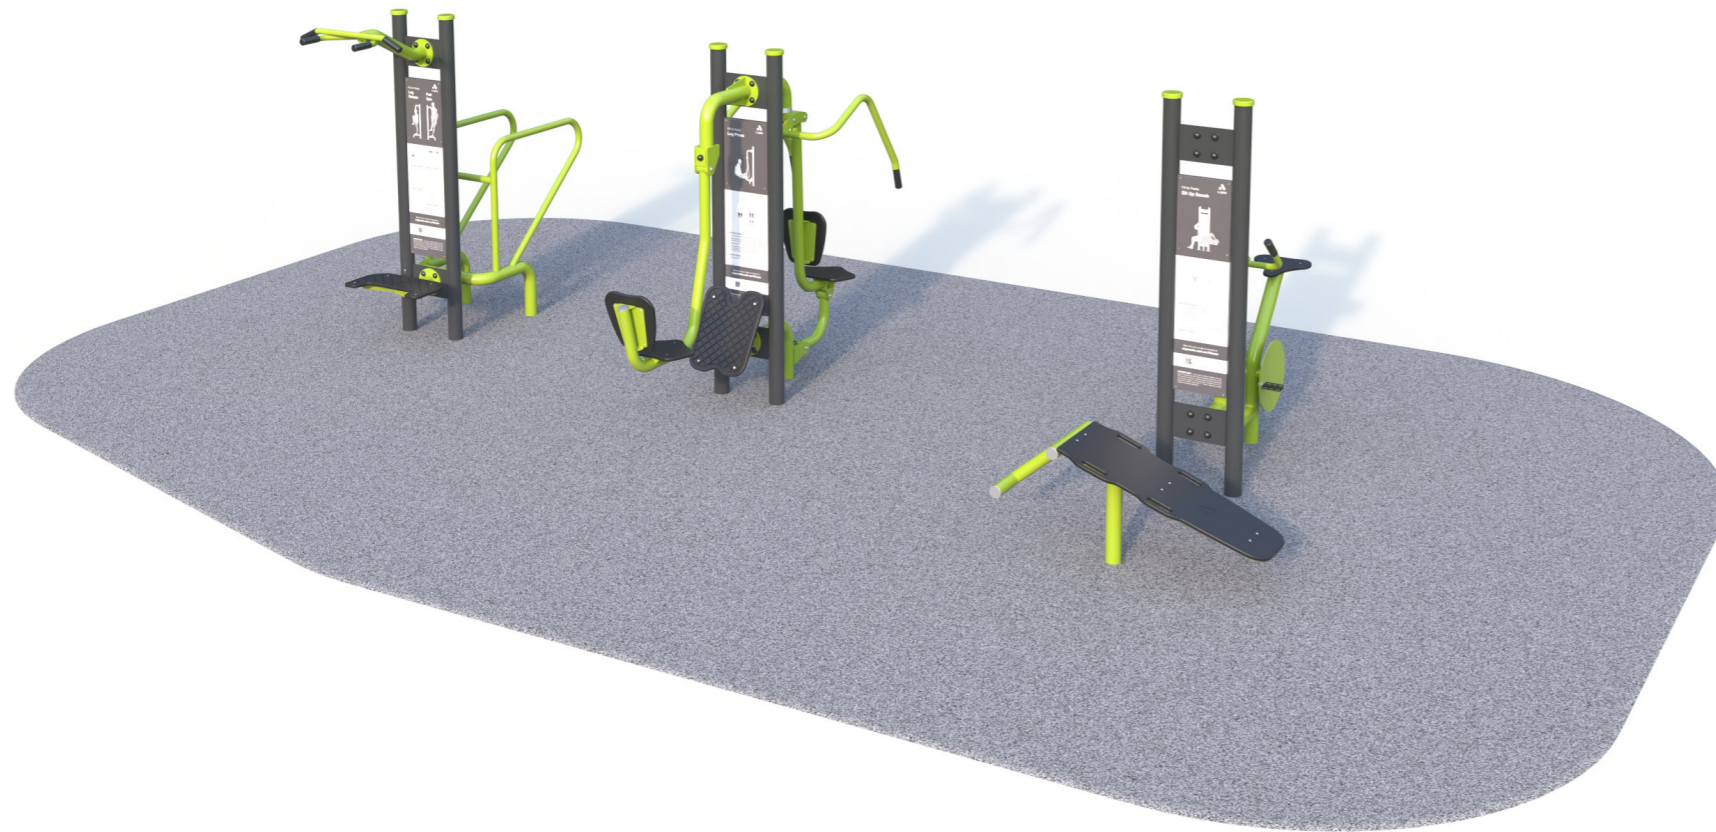

6 Station Multi Gym Fit For Parks

The Fit for Parks product range has been developed in conjunction with exercise physiologists to deliver a comprehensive community fitness solution. Fit for Parks Product Ranges It covers the three key elements of fitness training including cardio, strength and mobility. All equipment includes detailed yet easy to follow instructional signage incorporating QR codes that link to demonstration videos that can be accessed by users on site.

Product Code: DFP-0058

- 

Required Space
5.9m x 9.4m
- 

Area
51.5m²
- 

Age Group
12+
- 

Max FHoF
975mm
- 

Equipment Height
2000mm