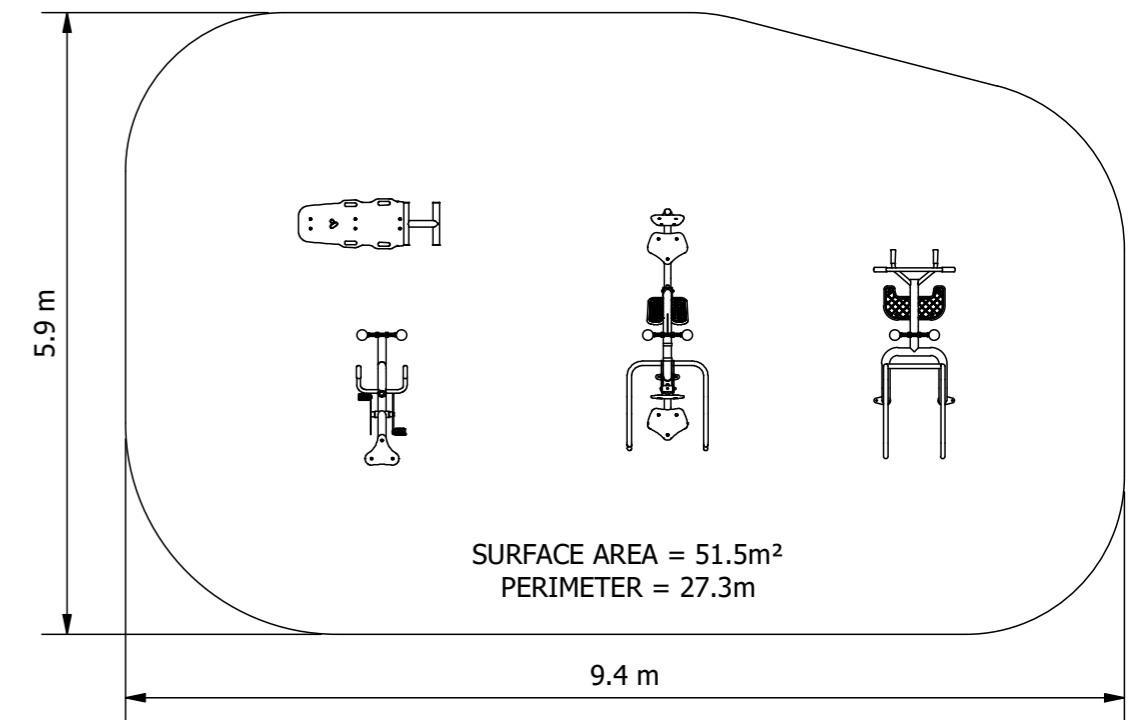

6 Station Multi Gym Fit For Parks

The Fit for Parks product range has been developed in conjunction with exercise physiologists to deliver a comprehensive community fitness solution. Fit for Parks Product Ranges It covers the three key elements of fitness training including cardio, strength and mobility. All equipment includes detailed yet easy to follow instructional signage incorporating QR codes that link to demonstration videos that can be accessed by users on site.

Product Code: DFP-0058

- 

Required Space
5.9m x 9.4m
- 

Area
51.5m²
- 

Age Group
12+
- 

Max FHoF
975mm
- 

Equipment Height
2000mm