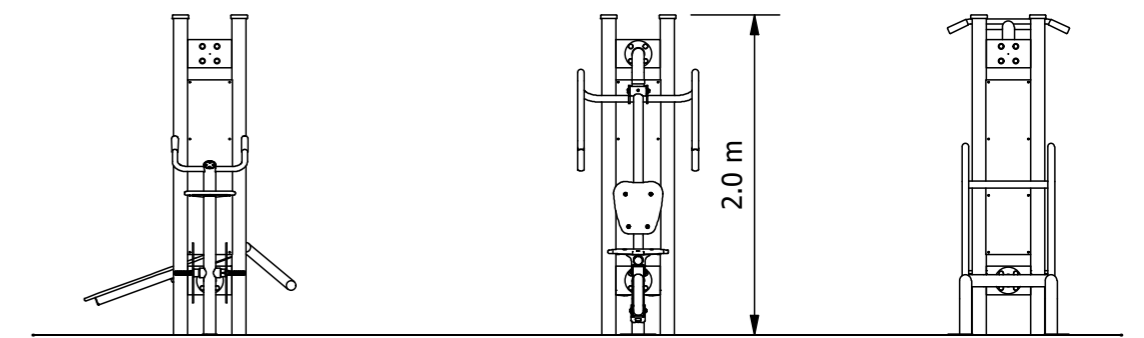

6 Station Multi Gym Fit For Parks

The Fit for Parks product range has been developed in conjunction with exercise physiologists to deliver a comprehensive community fitness solution. Fit for Parks Product Ranges It covers the three key elements of fitness training including cardio, strength and mobility. All equipment includes detailed yet easy to follow instructional signage incorporating QR codes that link to demonstration videos that can be accessed by users on site.

Product Code: DFP-0058

- 

Required Space
5.9m x 9.4m
- 

Area
51.5m²
- 

Age Group
12+
- 

Max FHoF
975mm
- 

Equipment Height
2000mm