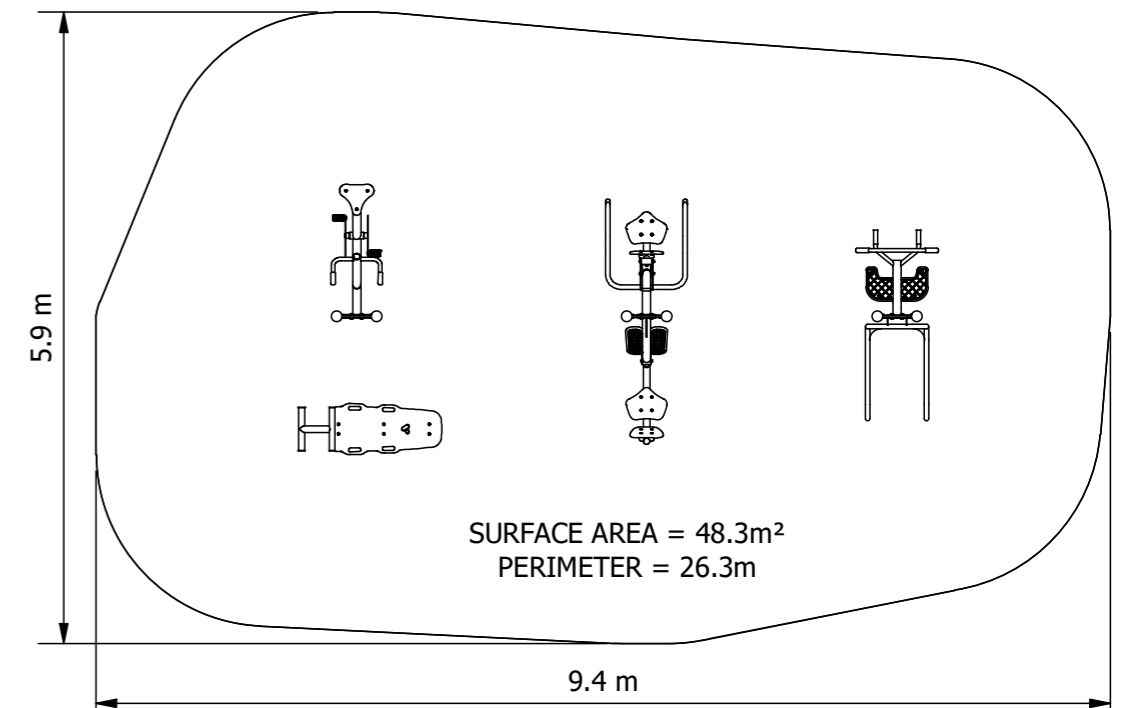

6 Station Multi Gym Fit For Parks

The Fit for Parks product range has been developed in conjunction with exercise physiologists to deliver a comprehensive community fitness solution. Fit for Parks Product Ranges It covers the three key elements of fitness training including cardio, strength and mobility. All equipment includes detailed yet easy to follow instructional signage incorporating QR codes that link to demonstration videos that can be accessed by users on site.

Product Code: DFP-0058

Required Space
5.9m x 9.4m

Area
48.3m²

Age Group
12+

Max FHoF
975mm

Equipment Height
2000mm