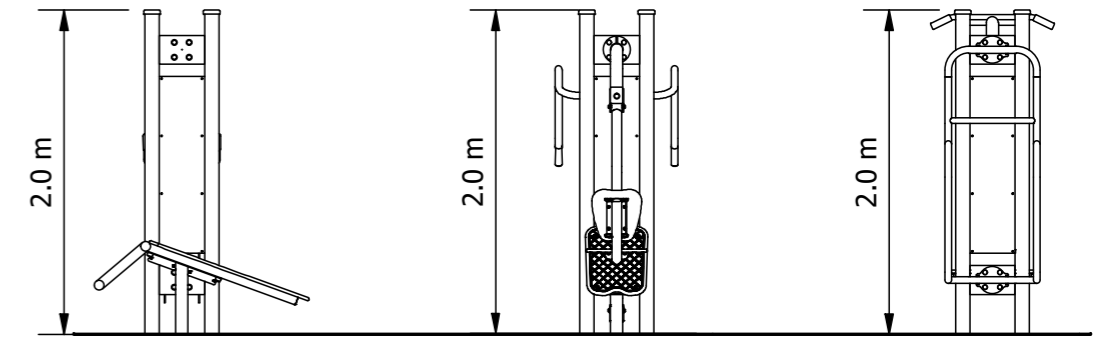

Product Code: DFP-0058

Required Space
5.9m x 9.4m

Area
48.3m²

Age Group
12+

Max FHoF
975mm

Equipment Height
2000mm