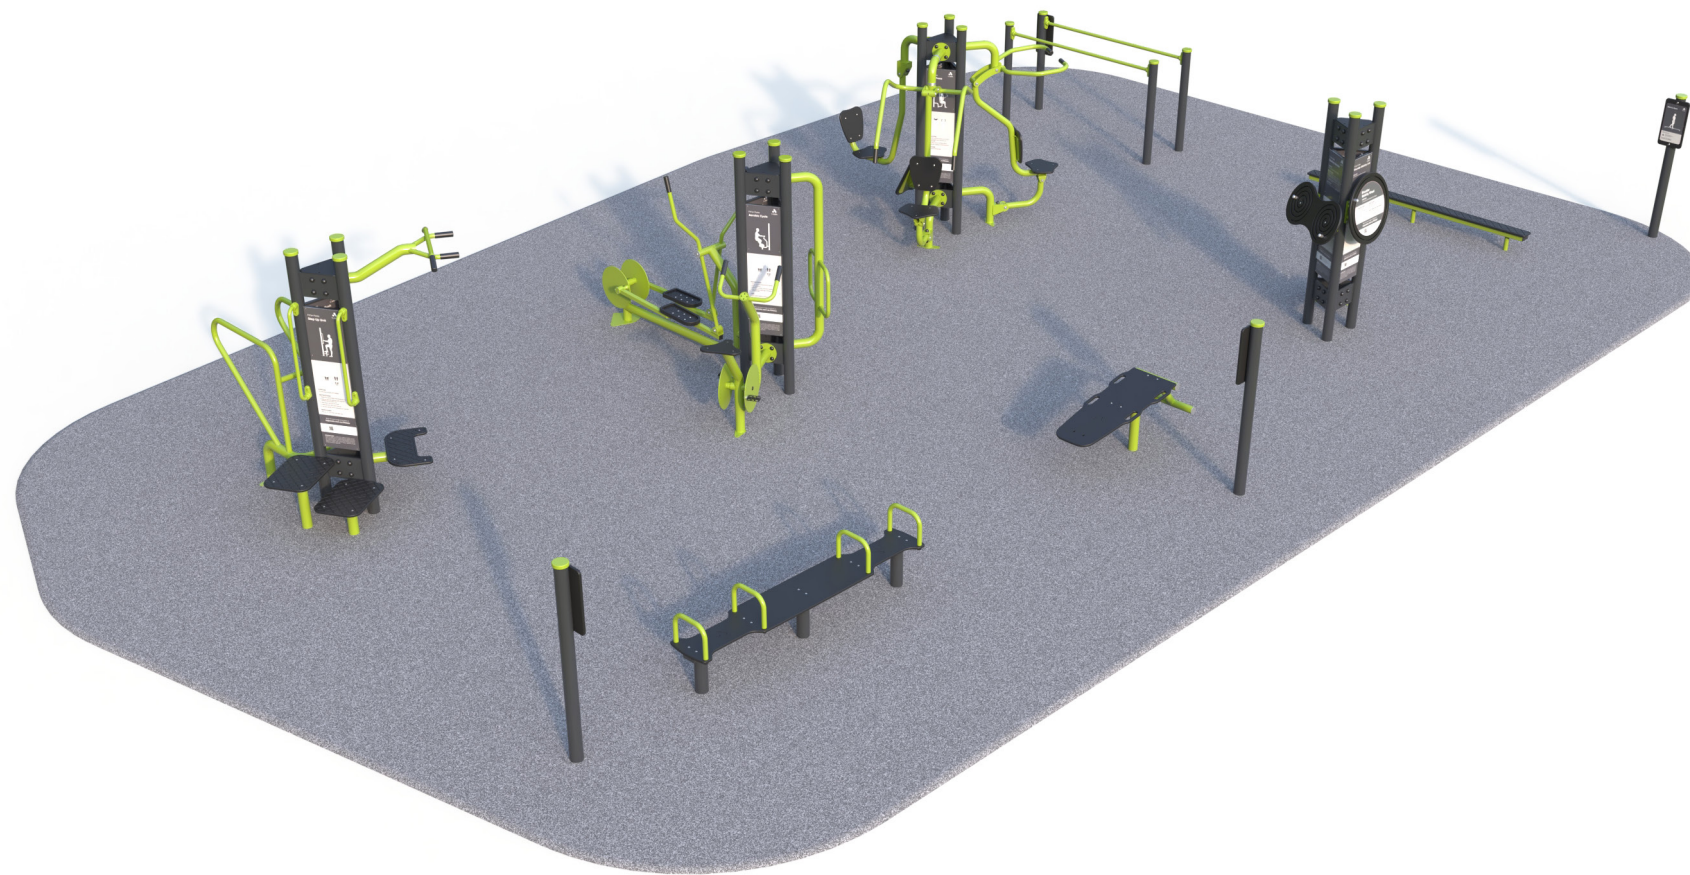

Large Community Gym Fitness Circuits

The a_space fitness range has been developed in conjunction with exercise physiologists to deliver a comprehensive community fitness solution. The range has been engineered for extreme durability and safety. All equipment includes detailed yet easy to follow instructional signage incorporating QR codes that link to demonstration videos that can be accessed by users on site.

Product Code: DFM-0153

Required Space
9.2m x 14.4m

Area
121.4m²

Age Group
12+

Max FHoF
975mm

Equipment Height
2000mm