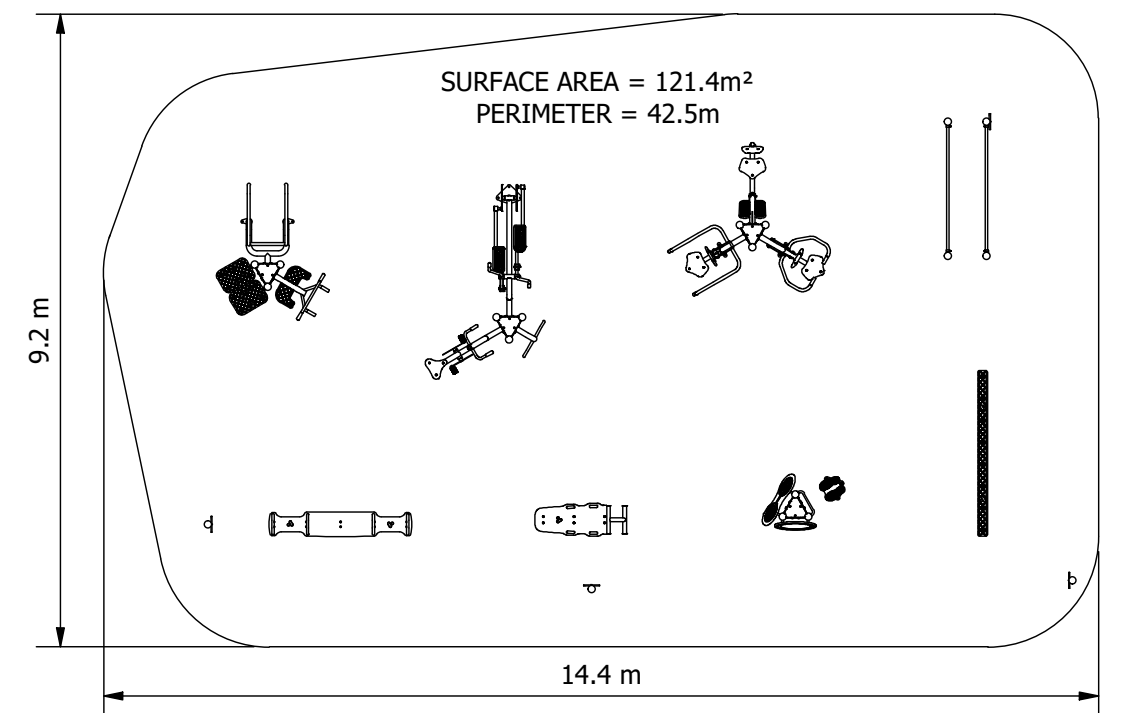

Large Community Gym Fitness Circuits

The a_space fitness range has been developed in conjunction with exercise physiologists to deliver a comprehensive community fitness solution. The range has been engineered for extreme durability and safety. All equipment includes detailed yet easy to follow instructional signage incorporating QR codes that link to demonstration videos that can be accessed by users on site.

Product Code: DFM-0153

Required Space
9.2m x 14.4m

Area
121.4m²

Age Group
12+

Max FHoF
975mm

Equipment Height
2000mm