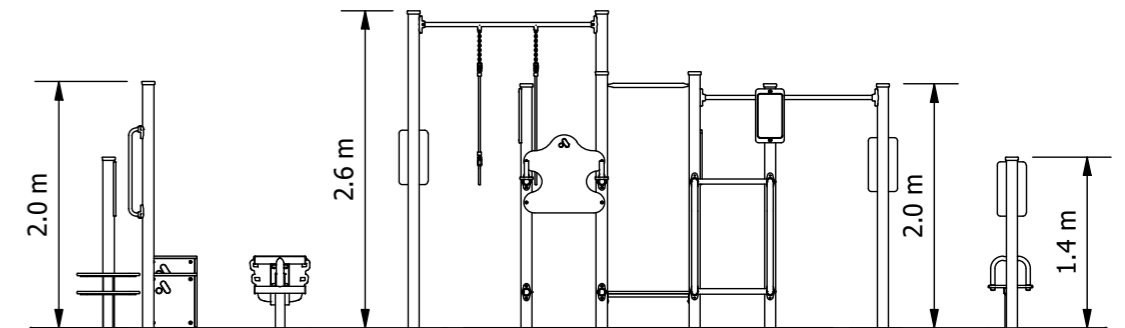

Product Code: DFM-0151

Required Space
8.3m x 10.8m

Area
77.1m²

Age Group
12+

Max FHoF
990mm

Equipment Height
2600mm