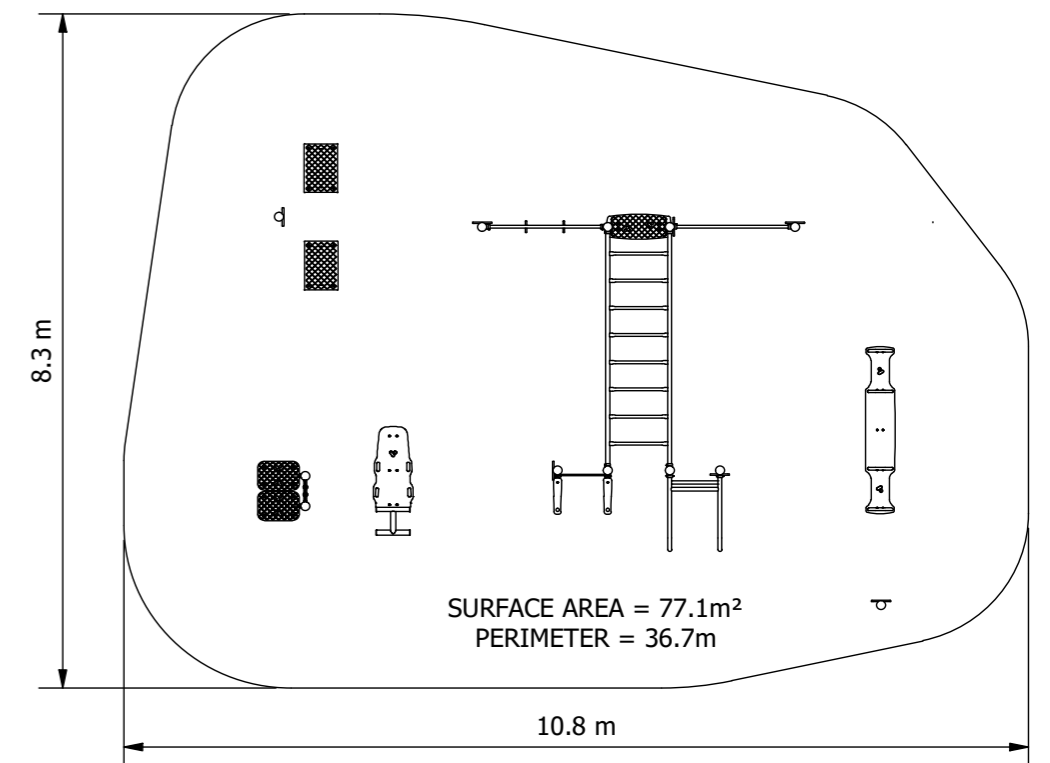

Cross Training Circuit Fitness Circuits

The a_space fitness range has been developed in conjunction with exercise physiologists to deliver a comprehensive community fitness solution. The range has been engineered for extreme durability and safety. All equipment includes detailed yet easy to follow instructional signage incorporating QR codes that link to demonstration videos that can be accessed by users on site.

Product Code: DFM-0151

Required Space
8.3m x 10.8m

Area
77.1m²

Age Group
12+

Max FHoF
990mm

Equipment Height
2600mm