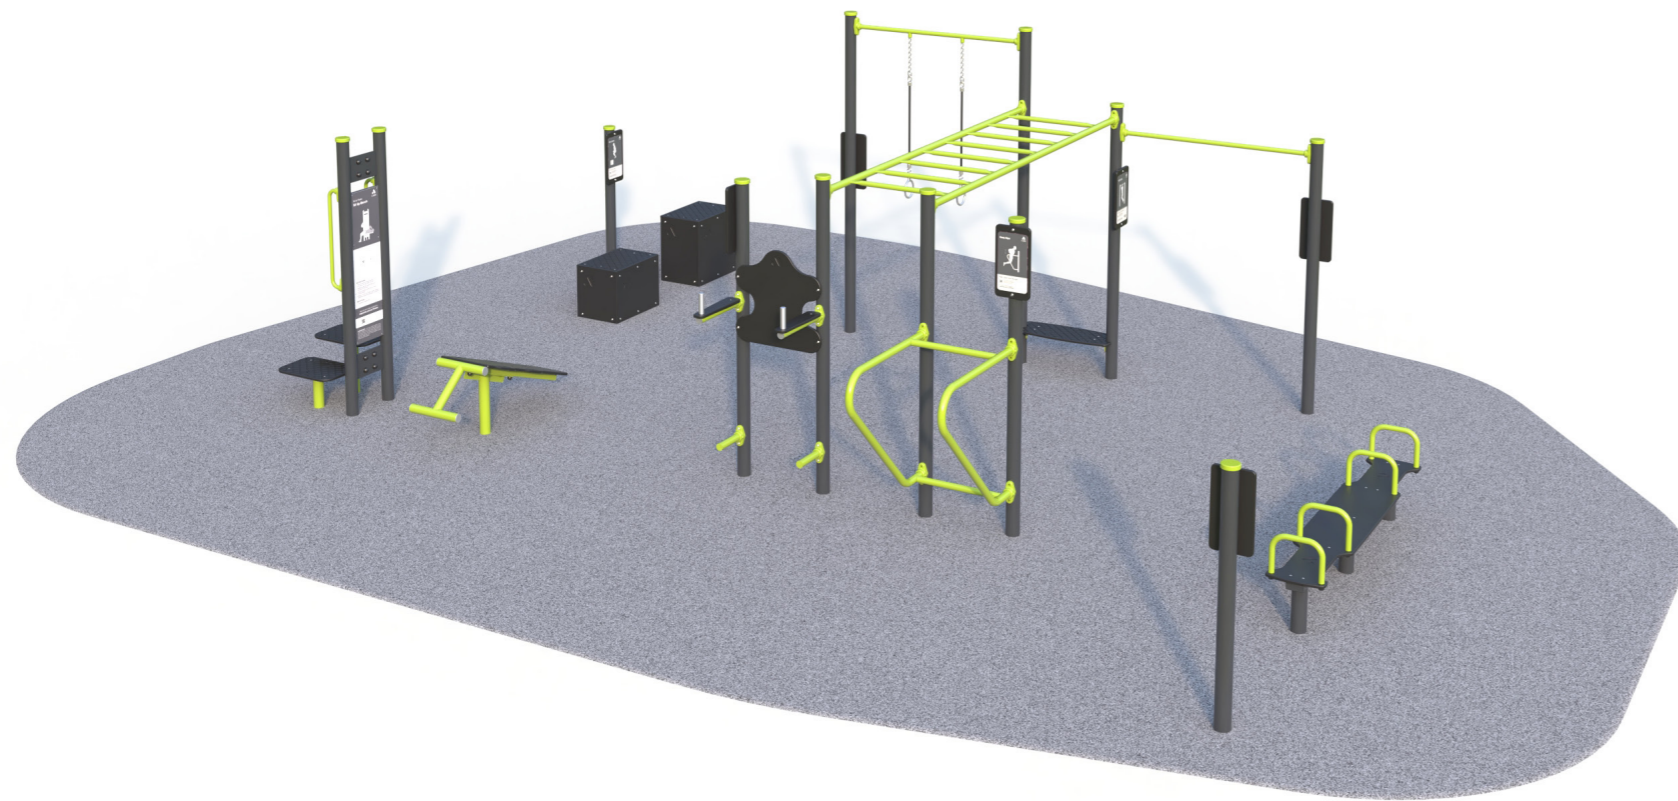

Cross Training Circuit Fitness Circuits

The a_space fitness range has been developed in conjunction with exercise physiologists to deliver a comprehensive community fitness solution. The range has been engineered for extreme durability and safety. All equipment includes detailed yet easy to follow instructional signage incorporating QR codes that link to demonstration videos that can be accessed by users on site.

Product Code: DFM-0151

Required Space
8.3m x 10.8m

Area
77.1m²

Age Group
12+

Max FHoF
990mm

Equipment Height
2600mm