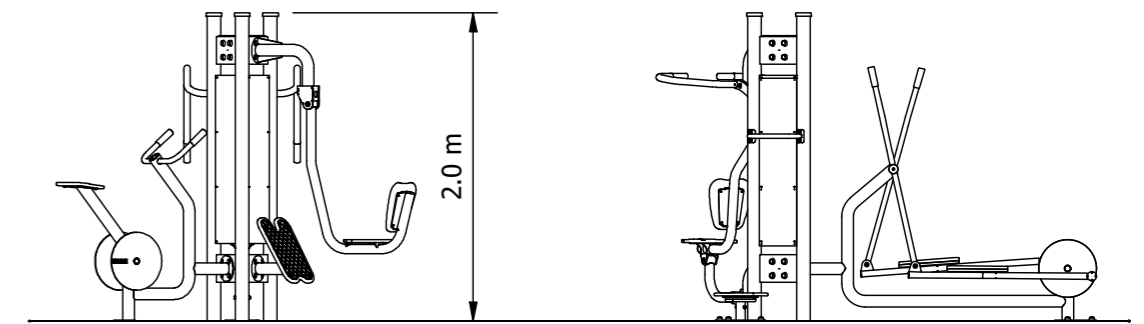

6 Station Mixed Gym Fit For Parks

The Fit for Parks product range has been developed in conjunction with exercise physiologists to deliver a comprehensive community fitness solution. Fit for Parks Product Ranges It covers the three key elements of fitness training including cardio, strength and mobility. All equipment includes detailed yet easy to follow instructional signage incorporating QR codes that link to demonstration videos that can be accessed by users on site.

Product Code: DFP-0057

Required Space
5.3m x 10.1m

Area
44.2m²

Age Group
12+

Max FHoF
860mm

Equipment Height
2000mm