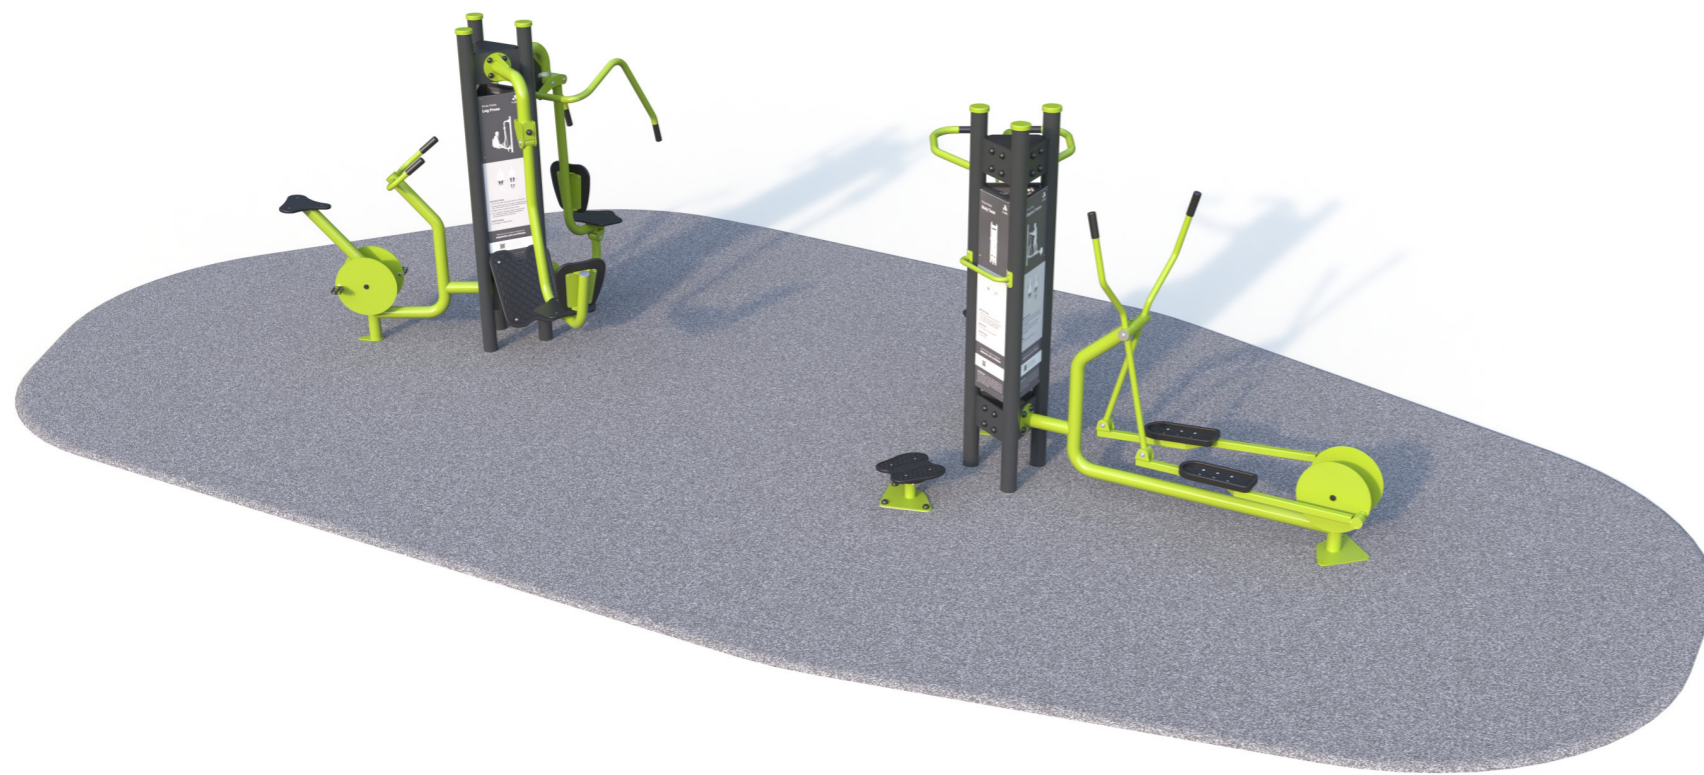

6 Station Mixed Gym Fit For Parks

The Fit for Parks product range has been developed in conjunction with exercise physiologists to deliver a comprehensive community fitness solution. Fit for Parks Product Ranges It covers the three key elements of fitness training including cardio, strength and mobility. All equipment includes detailed yet easy to follow instructional signage incorporating QR codes that link to demonstration videos that can be accessed by users on site.

Product Code: DFP-0057

Required Space
5.3m x 10.1m

Area
44.2m²

Age Group
12+

Max FHoF
860mm

Equipment Height
2000mm