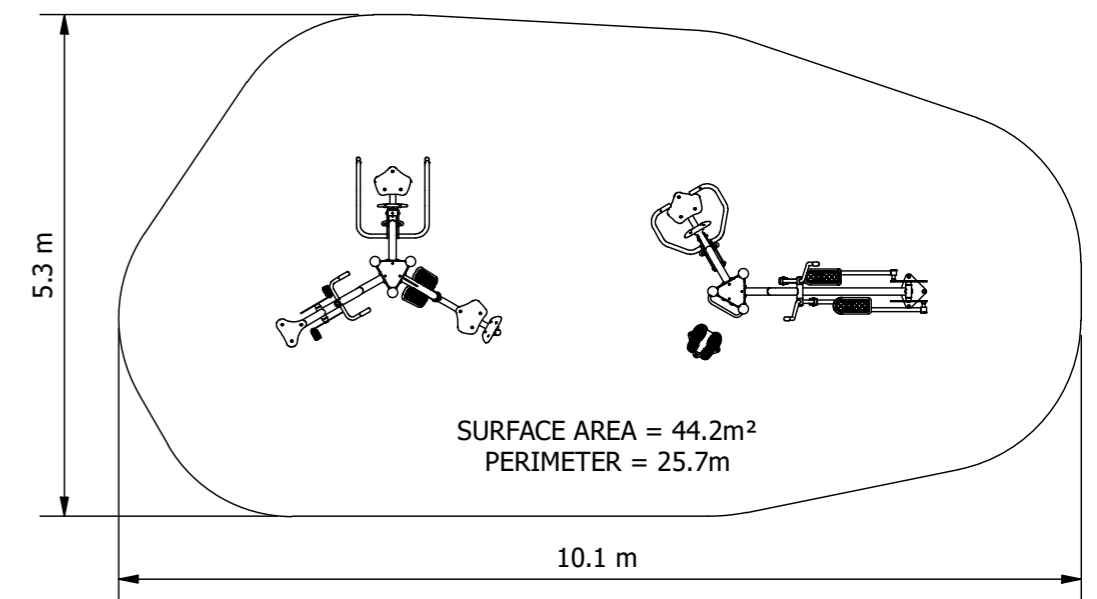

6 Station Mixed Gym Fit For Parks

The Fit for Parks product range has been developed in conjunction with exercise physiologists to deliver a comprehensive community fitness solution. Fit for Parks Product Ranges It covers the three key elements of fitness training including cardio, strength and mobility. All equipment includes detailed yet easy to follow instructional signage incorporating QR codes that link to demonstration videos that can be accessed by users on site.

Product Code: DFP-0057

Required Space
5.3m x 10.1m

Area
44.2m²

Age Group
12+

Max FHoF
860mm

Equipment Height
2000mm