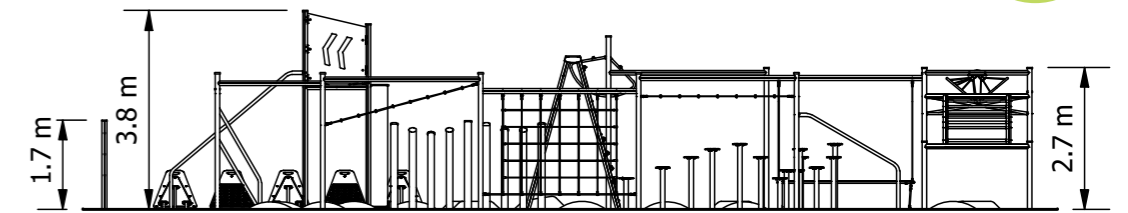

Mega Course - Loosefill & Rubber Path Park Warrior

A brand new category straddling exercise and play, the 'Park Warrior' range has been developed to encourage people aged 12 and up to get active and healthy in open space, while having fun. This is achieved by delivering a range of innovative and challenging obstacles configured in a well considered sequence with a clear beginning and end. The challenge for some will be simply to get through the course. For others it may be to beat the 'clock' and achieve a PB (personal best), or to race others for the best time.

TOTAL AREA = 376m²
 RUBBER PATH AREA = 87.4m²
 MULCH AREA = 288.6m²
 EDGE PERIMETER = 75.5m

Product Code: DFW-4000M

Required Space
18.5m x 20.5m

Area
376.0m²

Age Group
12+

Max FHoF
2920mm

Equipment Height
2780mm