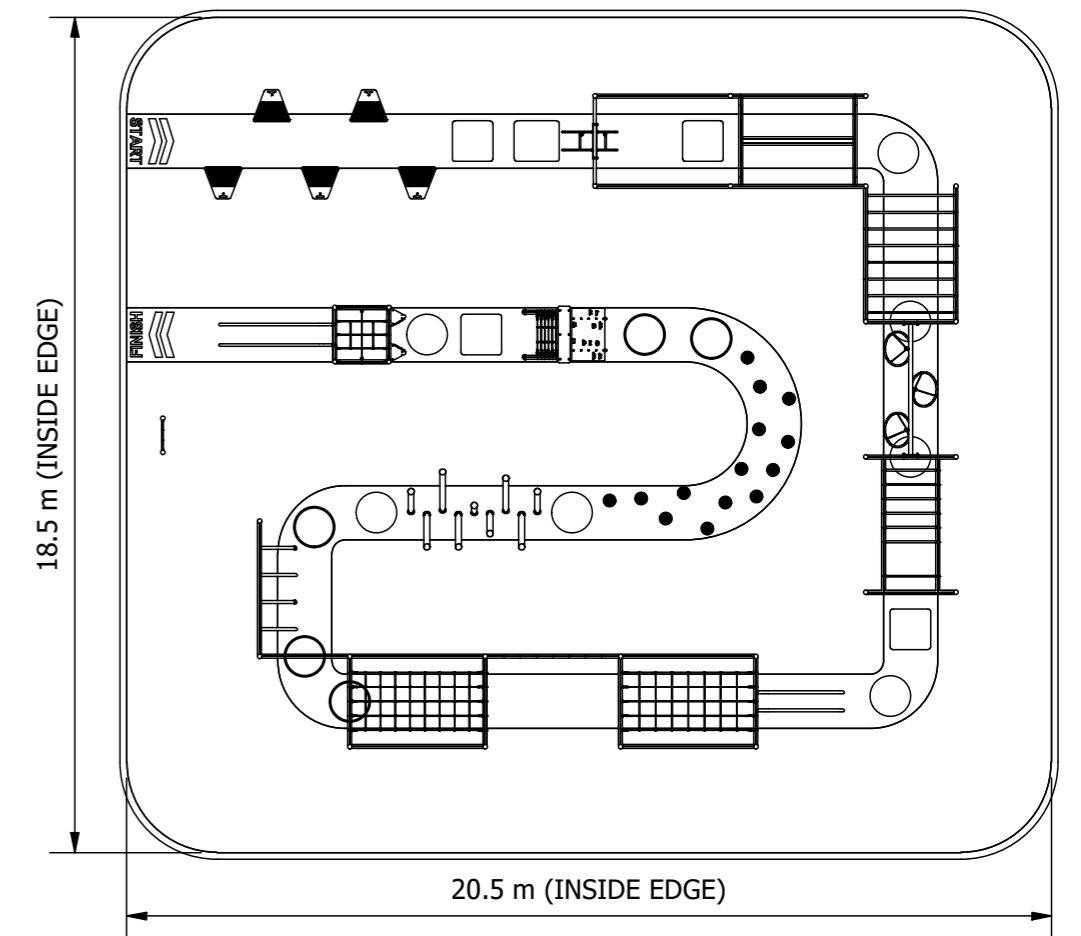

Mega Course - Loosefill & Rubber Path Park Warrior

A brand new category straddling exercise and play, the 'Park Warrior' range has been developed to encourage people aged 12 and up to get active and healthy in open space, while having fun. This is achieved by delivering a range of innovative and challenging obstacles configured in a well considered sequence with a clear beginning and end. The challenge for some will be simply to get through the course. For others it may be to beat the 'clock' and achieve a PB (personal best), or to race others for the best time.

TOTAL AREA = 376m²
 RUBBER PATH AREA = 87.4m²
 MULCH AREA = 288.6m²
 EDGE PERIMETER = 75.5m

Product Code: DFW-4000M

Required Space
18.5m x 20.5m

Area
376.0m²

Age Group
12+

Max FHoF
2920mm

Equipment Height
2780mm