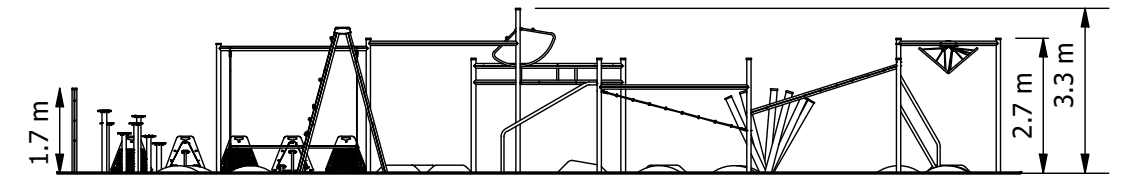

Multi Course - Loosefill & Rubber Path Park Warrior

A brand new category straddling exercise and play, the 'Park Warrior' range has been developed to encourage people aged 12 and up to get active and healthy in open space, while having fun. This is achieved by delivering a range of innovative and challenging obstacles configured in a well considered sequence with a clear beginning and end. The challenge for some will be simply to get through the course. For others it may be to beat the 'clock' and achieve a PB (personal best), or to race others for the best time.

TOTAL AREA = 312 m²
 RUBBER PATH AREA = 73.8 m²
 LOOSEFILL AREA = 238.2 m²
 EDGE PERIMETER = 69.7 m

Product Code: DFW-3000M

Required Space
14.8m x 21.3m

Area
312.0m²

Age Group
12+

Max FHof
2920mm

Equipment Height
3300mm