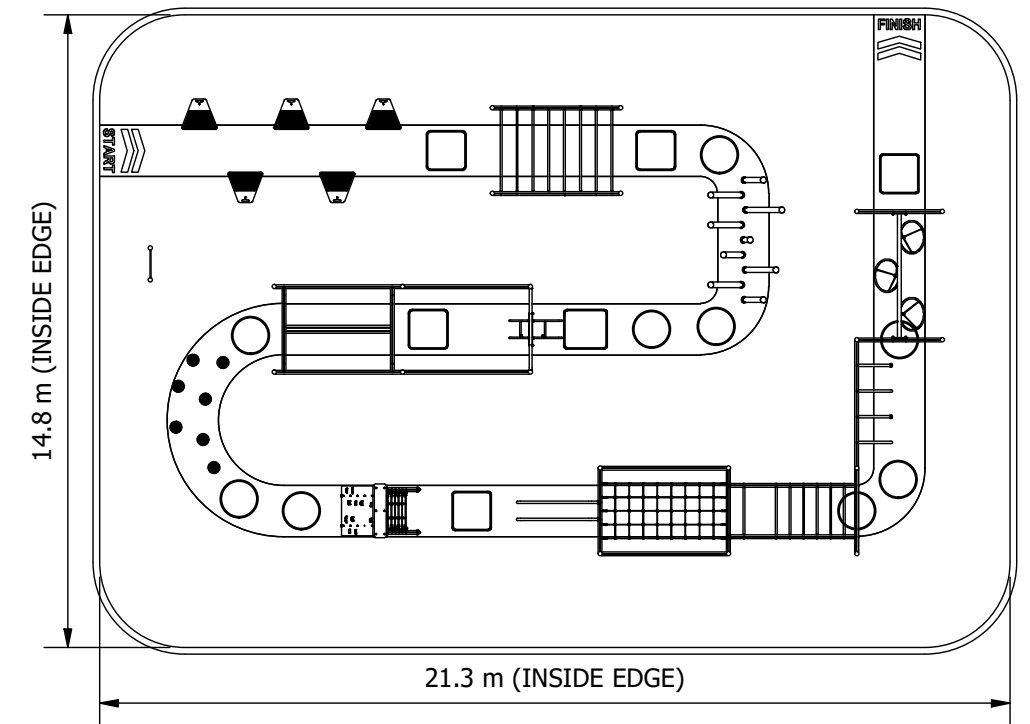

Multi Course - Loosefill & Rubber Path Park Warrior

A brand new category straddling exercise and play, the 'Park Warrior' range has been developed to encourage people aged 12 and up to get active and healthy in open space, while having fun. This is achieved by delivering a range of innovative and challenging obstacles configured in a well considered sequence with a clear beginning and end. The challenge for some will be simply to get through the course. For others it may be to beat the 'clock' and achieve a PB (personal best), or to race others for the best time.

TOTAL AREA = 312 m²
 RUBBER PATH AREA = 73.8 m²
 LOOSEFILL AREA = 238.2 m²
 EDGE PERIMETER = 69.7 m

Product Code: DFW-3000M

Required Space
14.8m x 21.3m

Area
312.0m²

Age Group
12+

Max FHof
2920mm

Equipment Height
3300mm