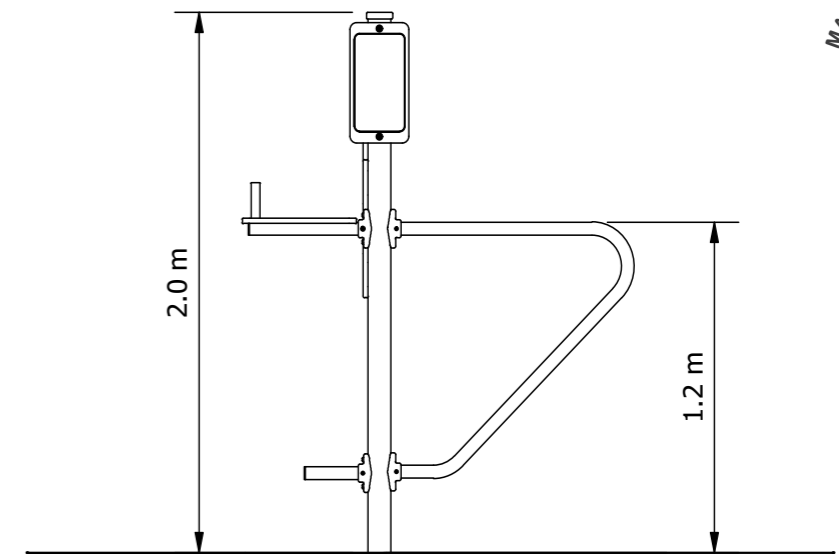

Core Fitness Extra

The Fitness Extra range was designed drawing on popular exercise 'systems' which many fitness enthusiasts are accustomed to. These include 'CrossFit' and 'TRX Suspension Training'. The range has been engineered for extreme durability and safety. All equipment includes detailed yet easy to follow instructional signage incorporating QR codes that link to demonstration videos that can be accessed by users on site.

Product Code: DFX-0078

Required Space
3.9m x 4.7m

Area
15.9m²

Age Group
12+

Max FHoF
240mm

Equipment Height
2000mm