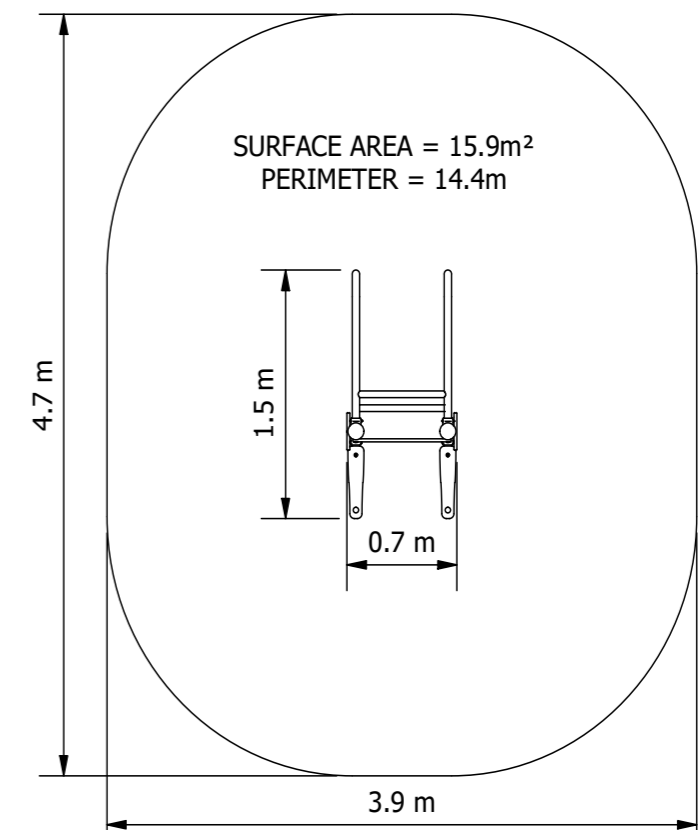

Product Code: DFX-0078

Required Space
3.9m x 4.7m

Area
15.9m²

Age Group
12+

Max FHoF
240mm

Equipment Height
2000mm