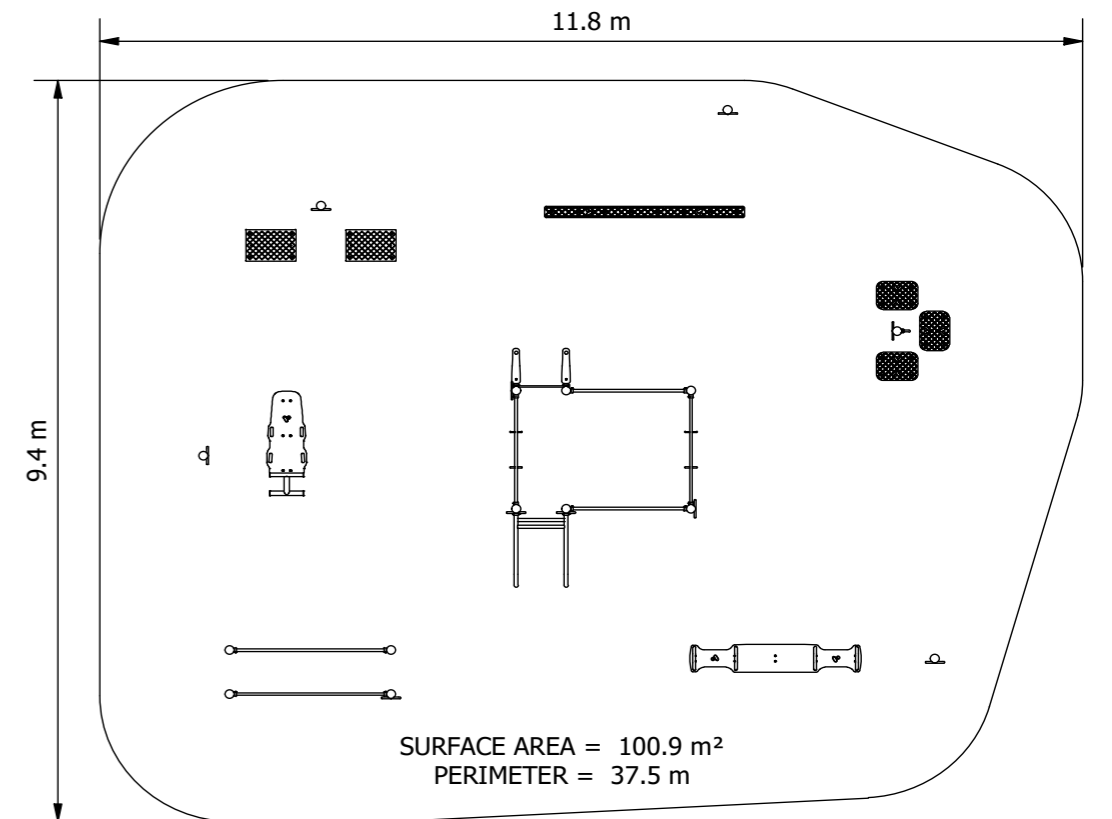

Product Code: DFX-0005

Required Space
9.4m x 11.8m

Area
100.9m²

Age Group
12+

Max FHoF
990mm

Equipment Height
2600mm