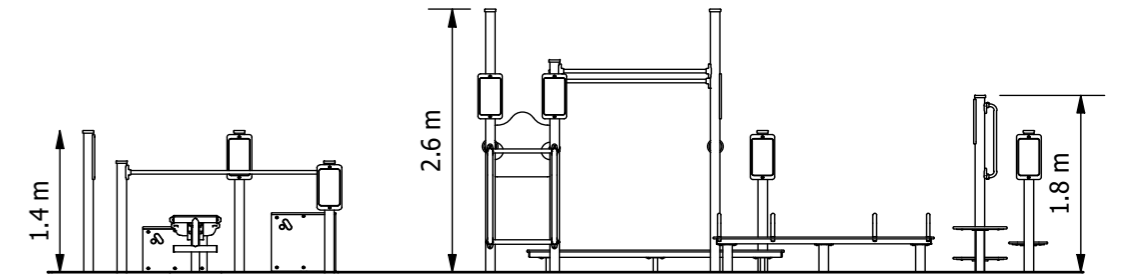

Product Code: DFX-0005

Required Space
9.4m x 11.8m

Area
100.9m²

Age Group
12+

Max FHoF
990mm

Equipment Height
2600mm