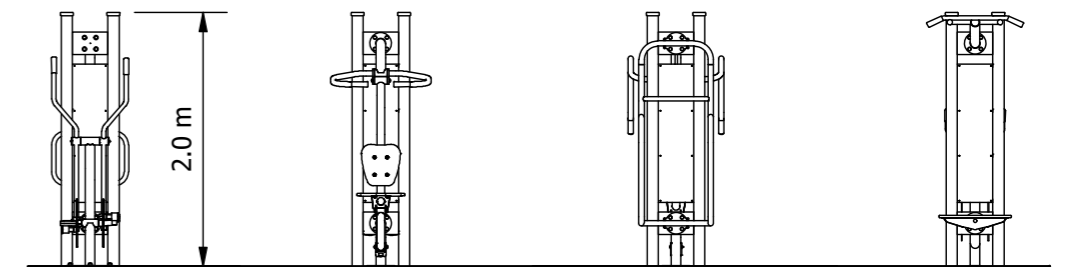

8 Station Cardio & Strength Circuit

Fit For Parks

The Fit for Parks product range has been developed in conjunction with exercise physiologists to deliver a comprehensive community fitness solution. Fit for Parks Product Ranges It covers the three key elements of fitness training including cardio, strength and mobility. All equipment includes detailed yet easy to follow instructional signage incorporating QR codes that link to demonstration videos that can be accessed by users on site.

Product Code: DFP-0060

Required Space
5.7m x 10.9m

Area
60.9m²

Age Group
12+

Max FHoF
975mm

Equipment Height
2000mm