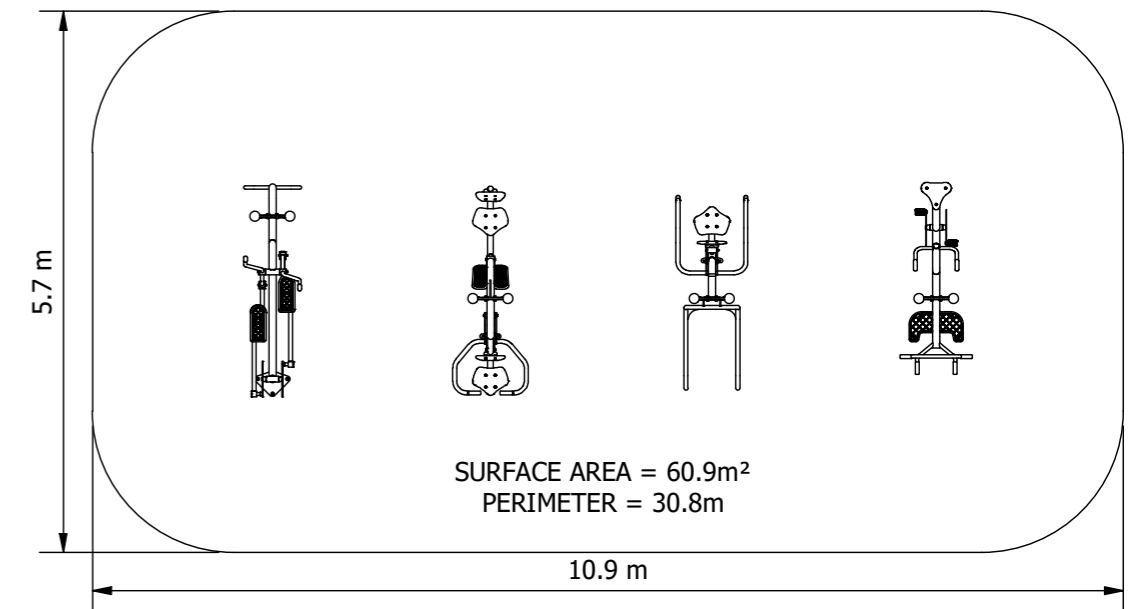

8 Station Cardio & Strength Circuit

Fit For Parks

The Fit for Parks product range has been developed in conjunction with exercise physiologists to deliver a comprehensive community fitness solution. Fit for Parks Product Ranges It covers the three key elements of fitness training including cardio, strength and mobility. All equipment includes detailed yet easy to follow instructional signage incorporating QR codes that link to demonstration videos that can be accessed by users on site.

Product Code: DFP-0060

Required Space
5.7m x 10.9m

Area
60.9m²

Age Group
12+

Max FHoF
975mm

Equipment Height
2000mm