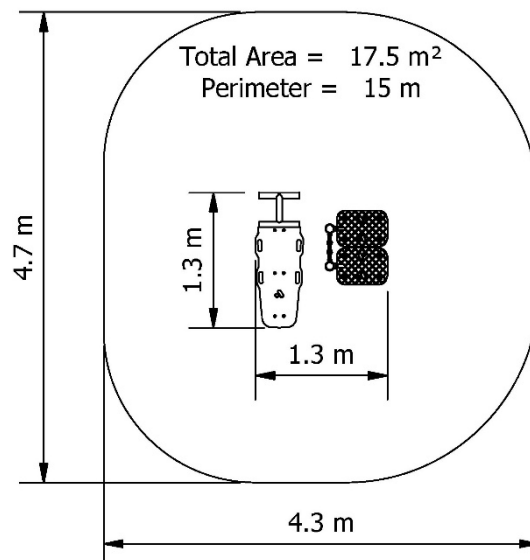

Fit for Parks Sit Ups 20° & Step Ups 300-450

Product Code:
DFP-SU20-SU300-450

Footings:
Inground depicted (Surface Mount also available)

Colour - Silver Pearl Column
/Intensity Summer Gloss equipment

Note: Other colour combinations also available

Indicative area required for
AS4685 fallzones