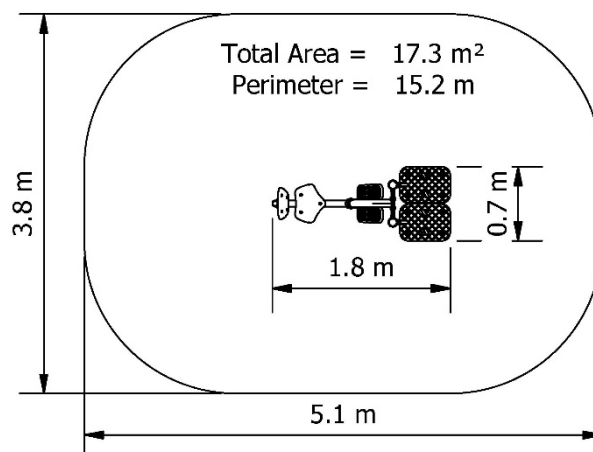

Fit for Parks Leg Press & Step Ups 300-450

Product Code:
DFP-LP-SU300-450

Footing:
Inground depicted (Surface Mount also available)

Colour - Silver Pearl Column
/Intensity Summer Gloss equipment

Note: Other colour combinations also available

Indicative area required for
AS4685 fallzones