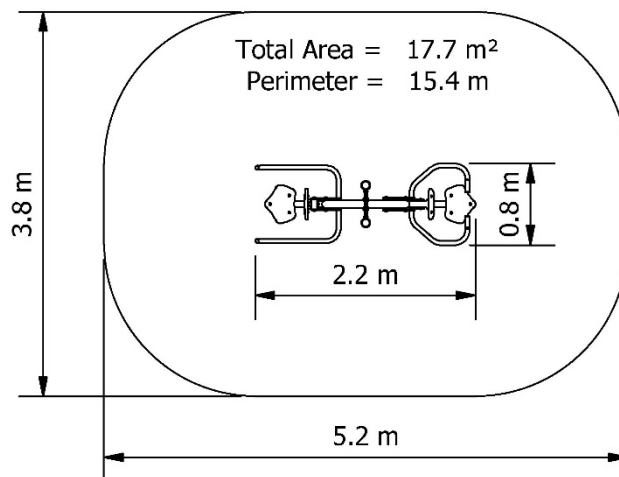

Fit for Parks Chest Press & Pull Down

Product Code:
DFP-CP-PD

Footing:
Inground depicted (Surface Mount also available)

Colour - Silver Pearl Column
/Intensity Summer Gloss equipment

Note: Other colour combinations also available

Indicative area required for
AS4685 fallzones