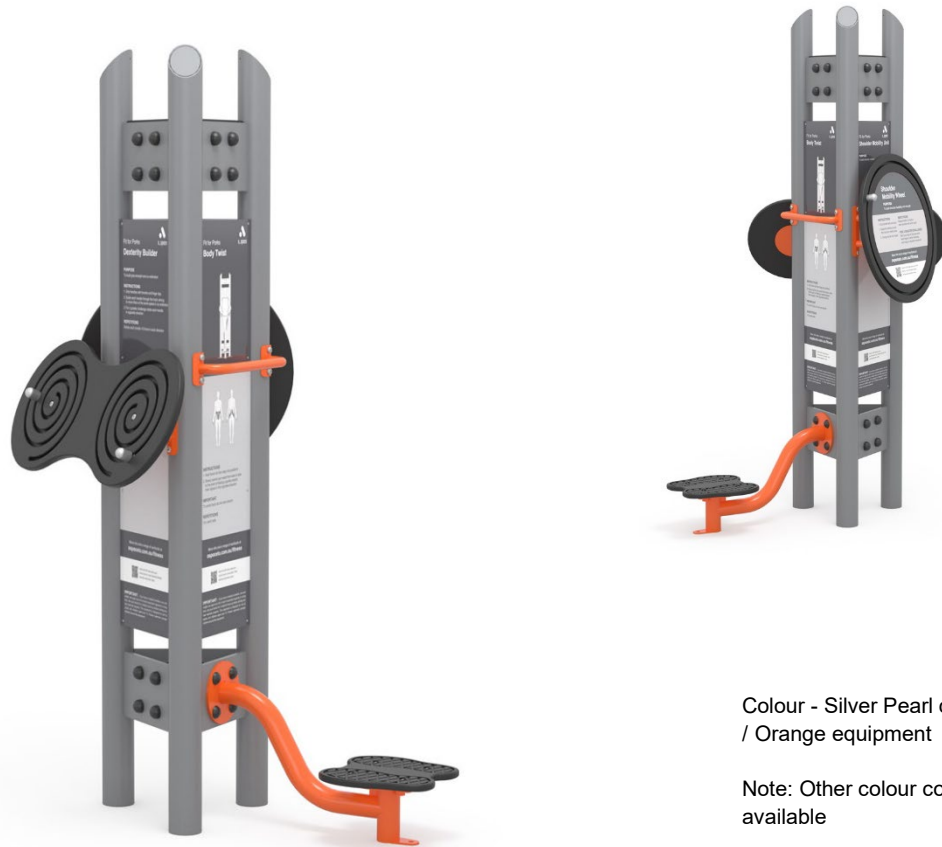

Fit for Parks Body Twist, Dexterity Builder & Shoulder Mobility

Product Code:
DFP-BT- DB-SM

Footing:
Inground depicted (Surface Mount also available)

Colour - Silver Pearl column
/ Orange equipment

Note: Other colour combinations also available

Indicative area required for
AS4685 fallzones