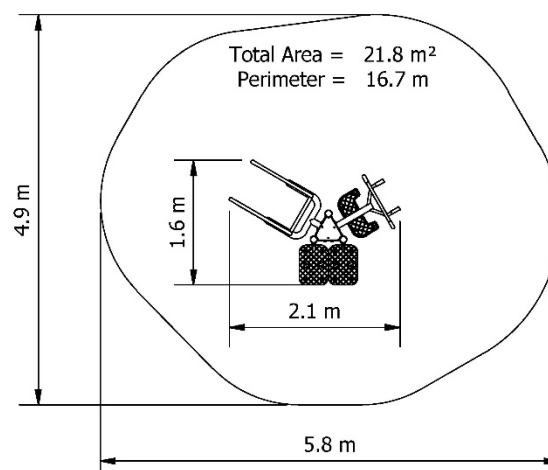

Fit for Parks Body Pulls & Push Ups, Pull Ups & Leg Raises & Step Ups 300-450

Product Code:
DFP-BP-PU-SU300-450

Footings:
Inground depicted (Surface Mount also available)

Colour - Silver Pearl Column
/Intensity Summer Gloss equipment

Note: Other colour combinations also available

Indicative area required for
AS4685 fallzones