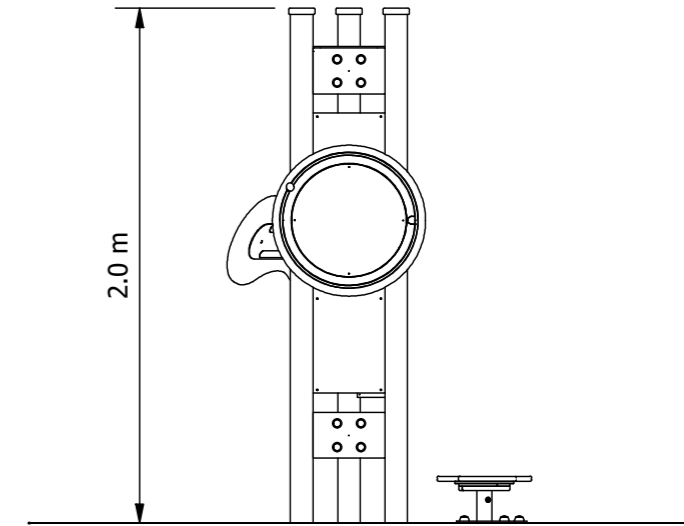

Product Code: DFP-BT-DB-SM

Required Space
4.1m x 4.5m

Area
14.3m²

Age Group
12+

Max FHof
130mm

Equipment Height
2000mm