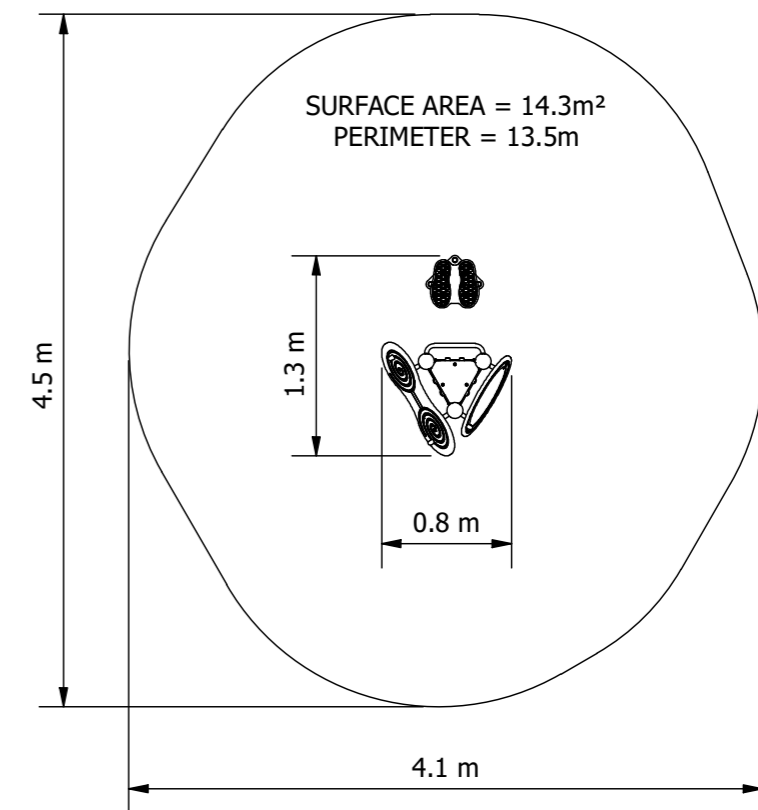

Product Code: DFP-BT-DB-SM

Required Space
4.1m x 4.5m

Area
14.3m²

Age Group
12+

Max FHof
130mm

Equipment Height
2000mm