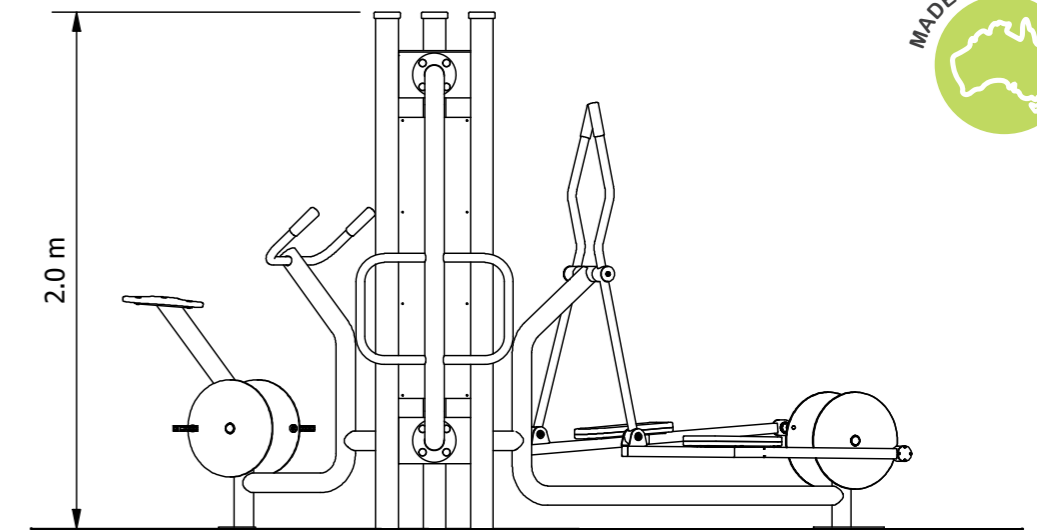

# Aerobic & Flex Fit For Parks

The Fit for Parks product range has been developed in conjunction with exercise physiologists to deliver a comprehensive community fitness solution. Fit for Parks Product Ranges It covers the three key elements of fitness training including cardio, strength and mobility. All equipment includes detailed yet easy to follow instructional signage incorporating QR codes that link to demonstration videos that can be accessed by users on site.

Product Code: DFP-AC-ET-SS

**Required Space**  
5.7m x 5.8m

**Area**  
23.8m<sup>2</sup>

**Age Group**  
12+

**Max FHoF**  
850mm

**Equipment Height**  
2000mm