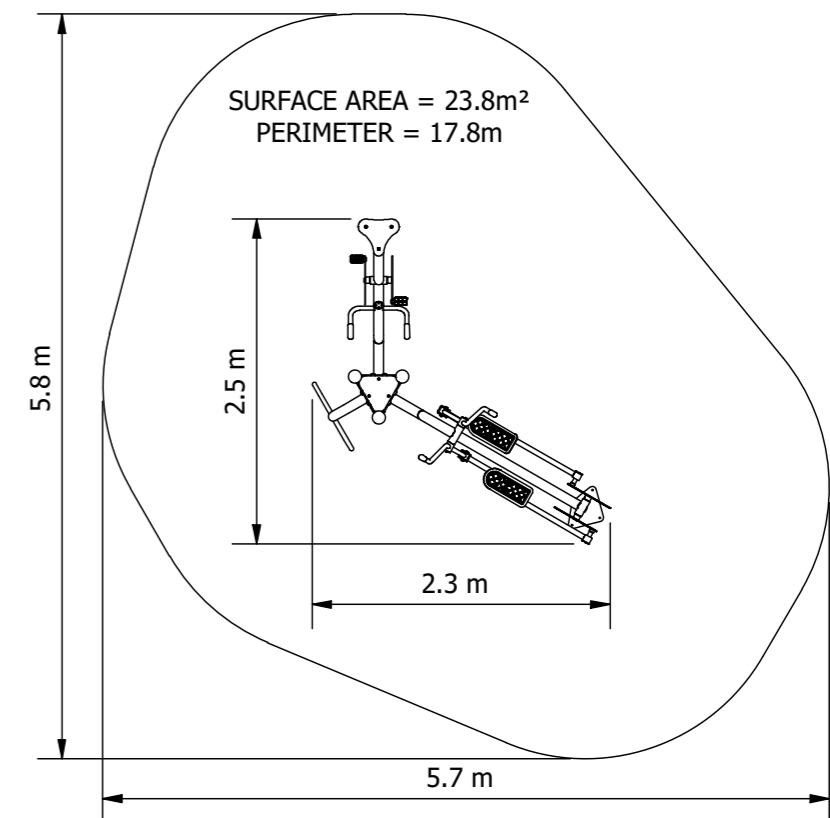

# Aerobic & Flex Fit For Parks

The Fit for Parks product range has been developed in conjunction with exercise physiologists to deliver a comprehensive community fitness solution. Fit for Parks Product Ranges It covers the three key elements of fitness training including cardio, strength and mobility. All equipment includes detailed yet easy to follow instructional signage incorporating QR codes that link to demonstration videos that can be accessed by users on site.

Product Code: DFP-AC-ET-SS

**Required Space**  
5.7m x 5.8m

**Area**  
23.8m<sup>2</sup>

**Age Group**  
12+

**Max FHoF**  
850mm

**Equipment Height**  
2000mm