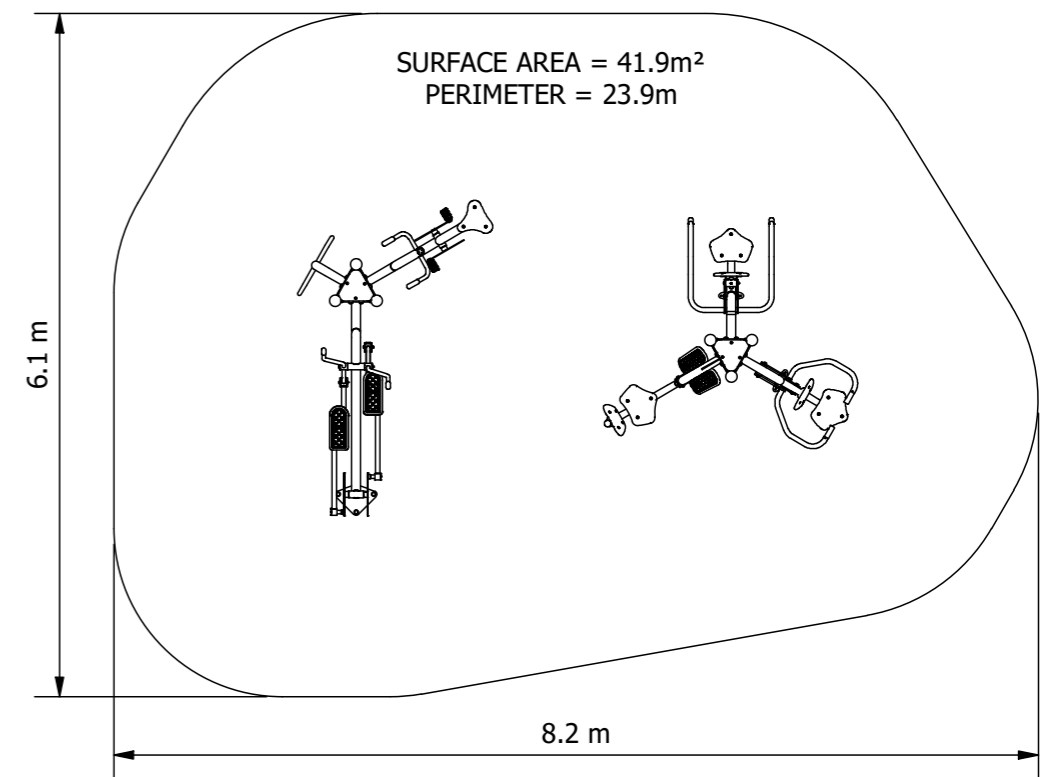

Aerobic & Strength Builder Fit For Parks

The Fit for Parks product range has been developed in conjunction with exercise physiologists to deliver a comprehensive community fitness solution. Fit for Parks Product Ranges It covers the three key elements of fitness training including cardio, strength and mobility. All equipment includes detailed yet easy to follow instructional signage incorporating QR codes that link to demonstration videos that can be accessed by users on site.

Product Code: DFP-0207

Required Space
6.1m x 8.2m

Area
41.9m²

Age Group
12+

Max FHof
860mm

Equipment Height
2000mm