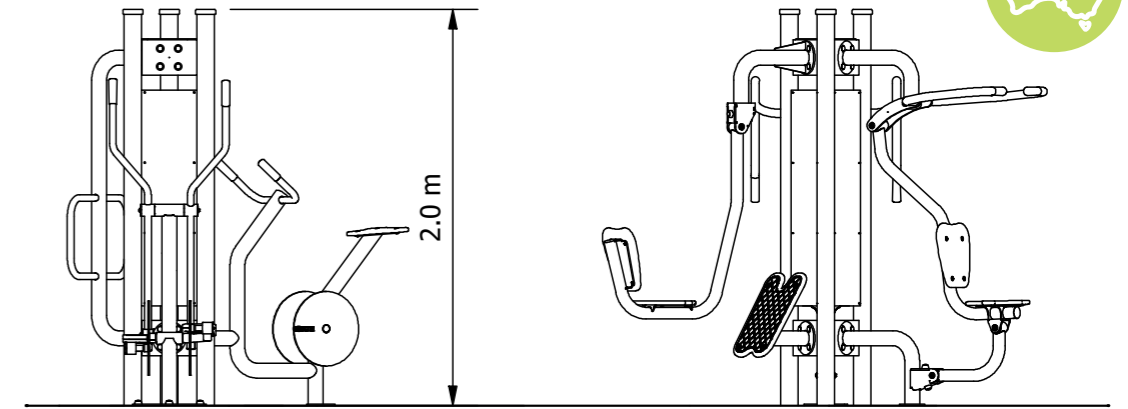

Aerobic & Strength Builder Fit For Parks

The Fit for Parks product range has been developed in conjunction with exercise physiologists to deliver a comprehensive community fitness solution. Fit for Parks Product Ranges It covers the three key elements of fitness training including cardio, strength and mobility. All equipment includes detailed yet easy to follow instructional signage incorporating QR codes that link to demonstration videos that can be accessed by users on site.

Product Code: DFP-0207

Required Space
6.1m x 8.2m

Area
41.9m²

Age Group
12+

Max FHof
860mm

Equipment Height
2000mm