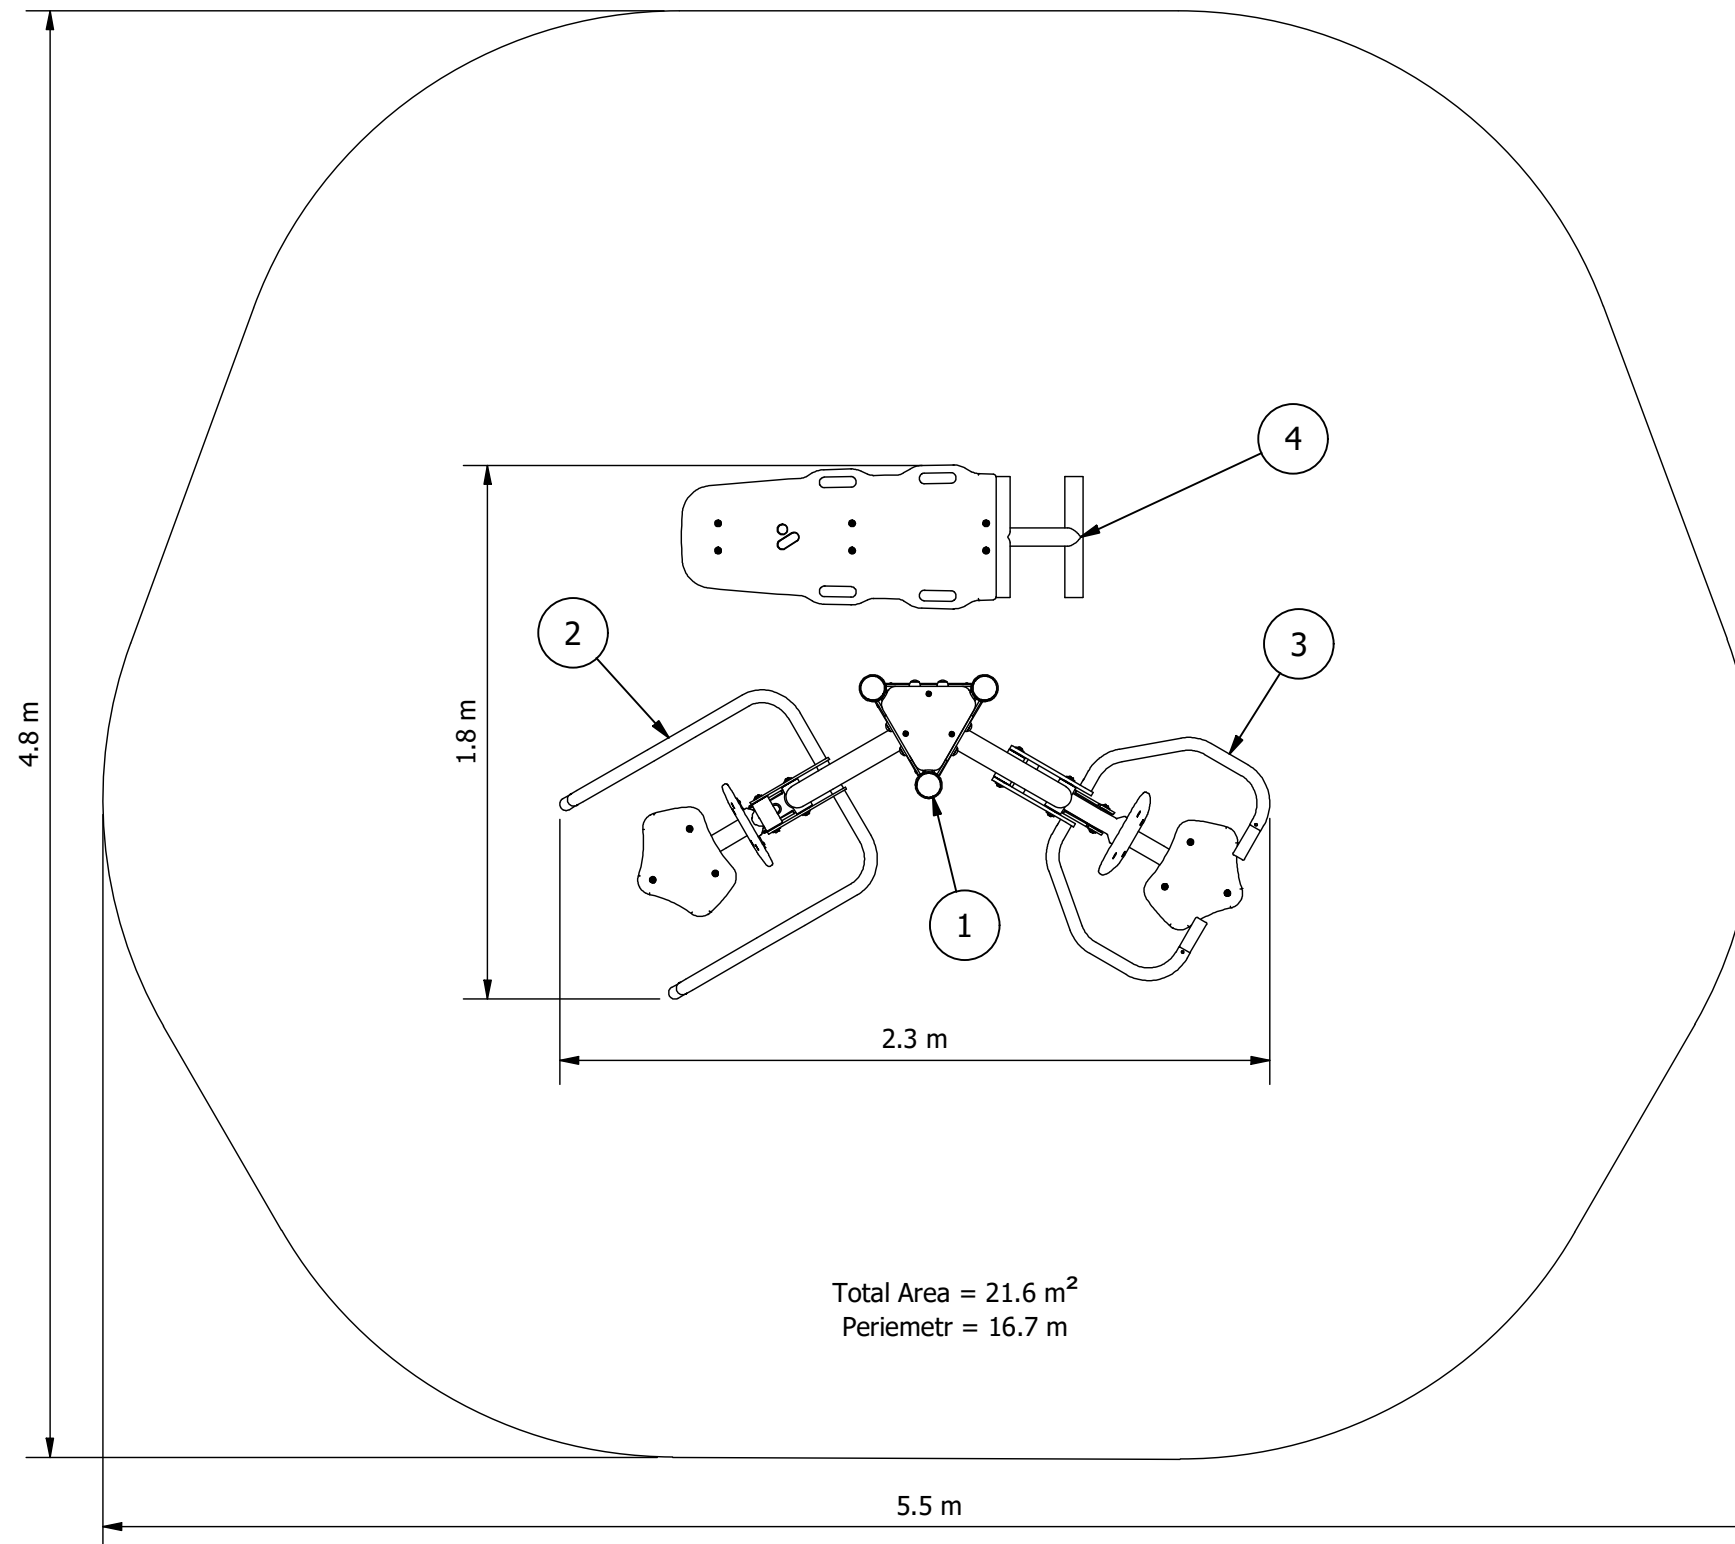

Fit-for-Parks Chest Press, Pull Downs & Sit Up Bench 10 degrees

EQUIPMENT INVENTORY			
ITEM	DESCRIPTION	QTY	FHF (mm)
1	FFP Central Column Triple	1	N/A
2	FFP Chest Press	1	580
3	FFP Pull Downs	1	590
4	FFP Sit Up Bench 10 Deg	1	590

Site Layout is indicative only & subject to change.
This design is confidential & subject to Copyright.

Design Plan

Design No: **DFP-CP-PD-SU10deg-0**

Drawn by: **S.P.**

Date drawn: **23/07/2019**