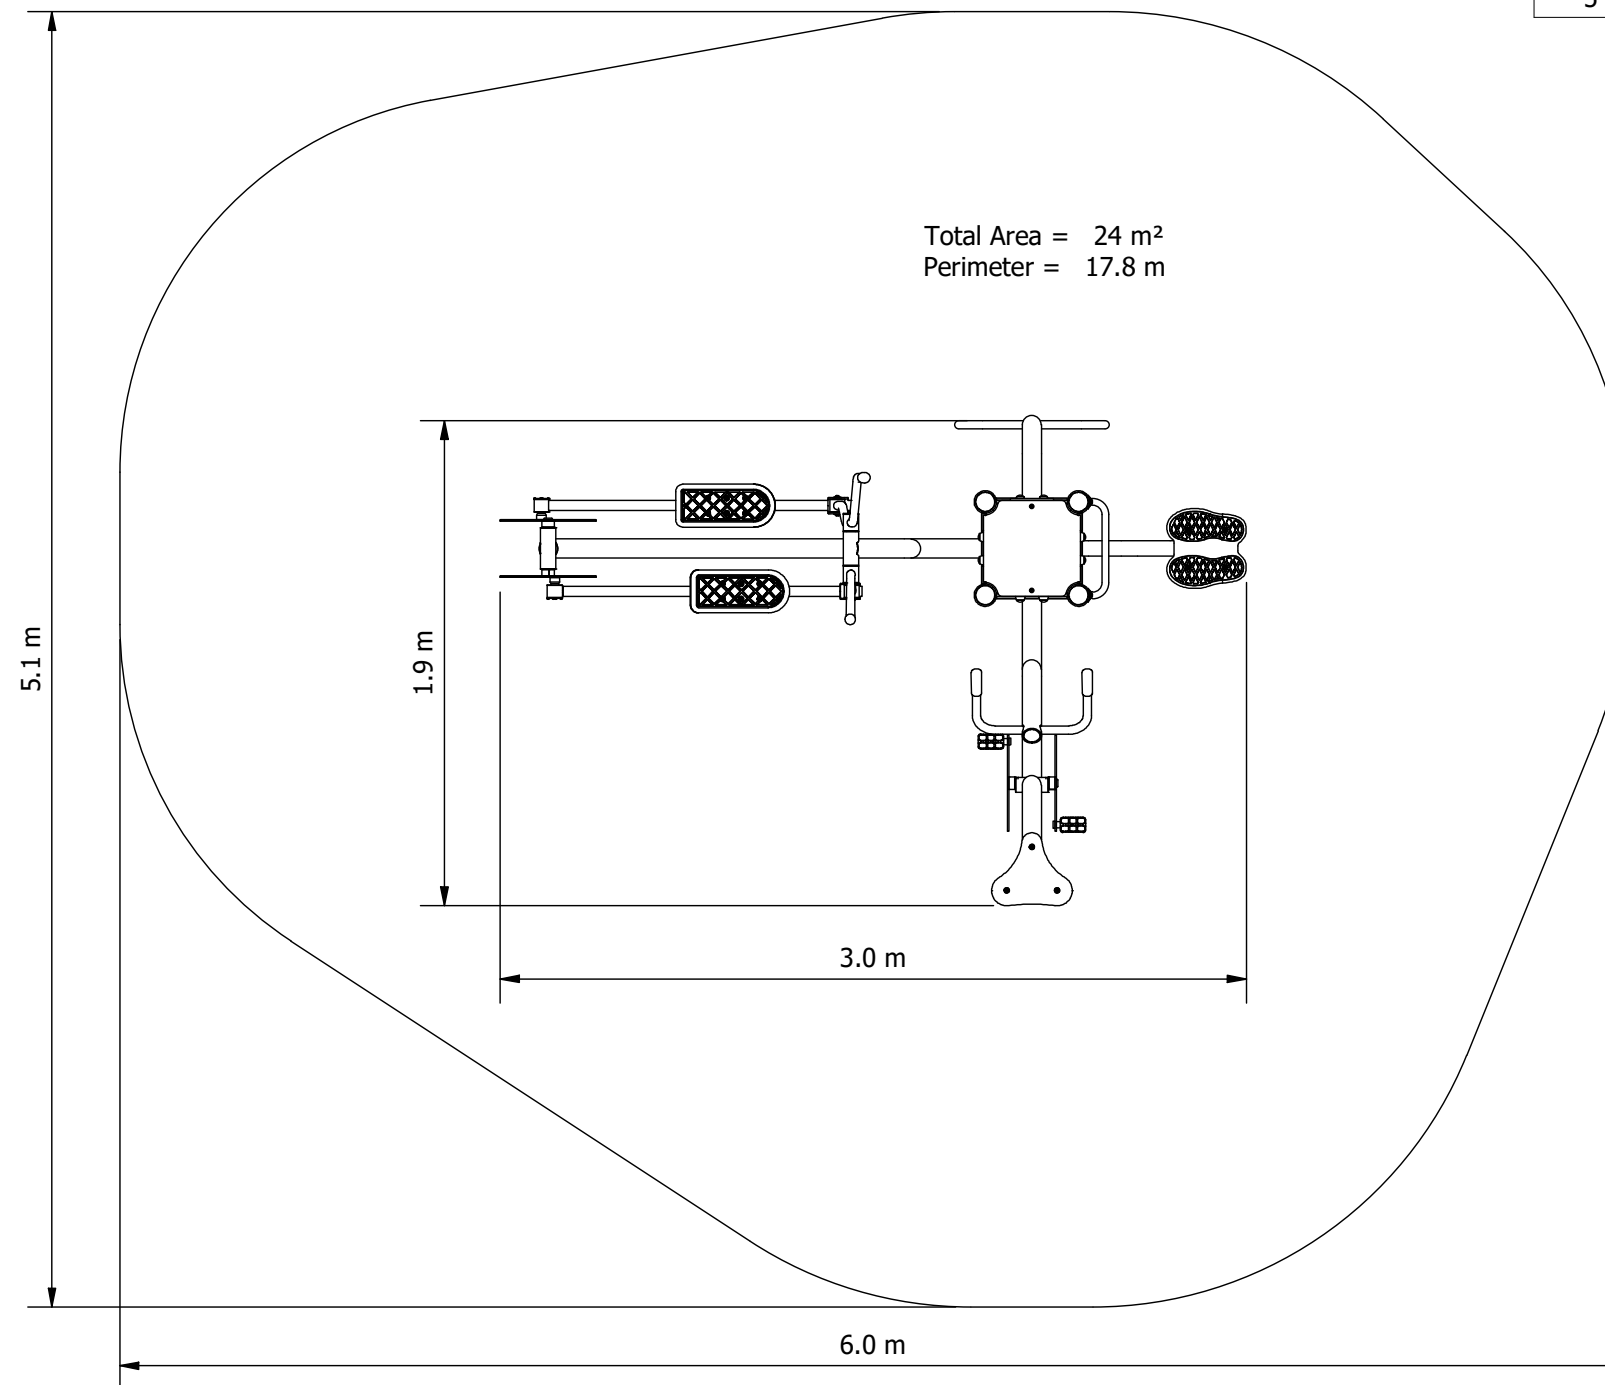

# Fit-for-Parks Aerobic Cycle, Body Twist, Elliptical Trainer & Stretch Station

EQUIPMENT INVENTORY			
ITEM	DESCRIPTION	QTY	FHF (mm)
1	FFP Stretch Station	1	1080
2	FFP Aerobic Cycle	1	850
3	FFP Body Twist	1	130
4	FFP Elliptical Trainer	1	400
5	FFP Central Column Quad	1	N/A

## Design Plan

Design No: **DFP-AC-BT-ET-SS-0** | Drawn by: **J.B.**  
Date drawn: **22-Jul-19**