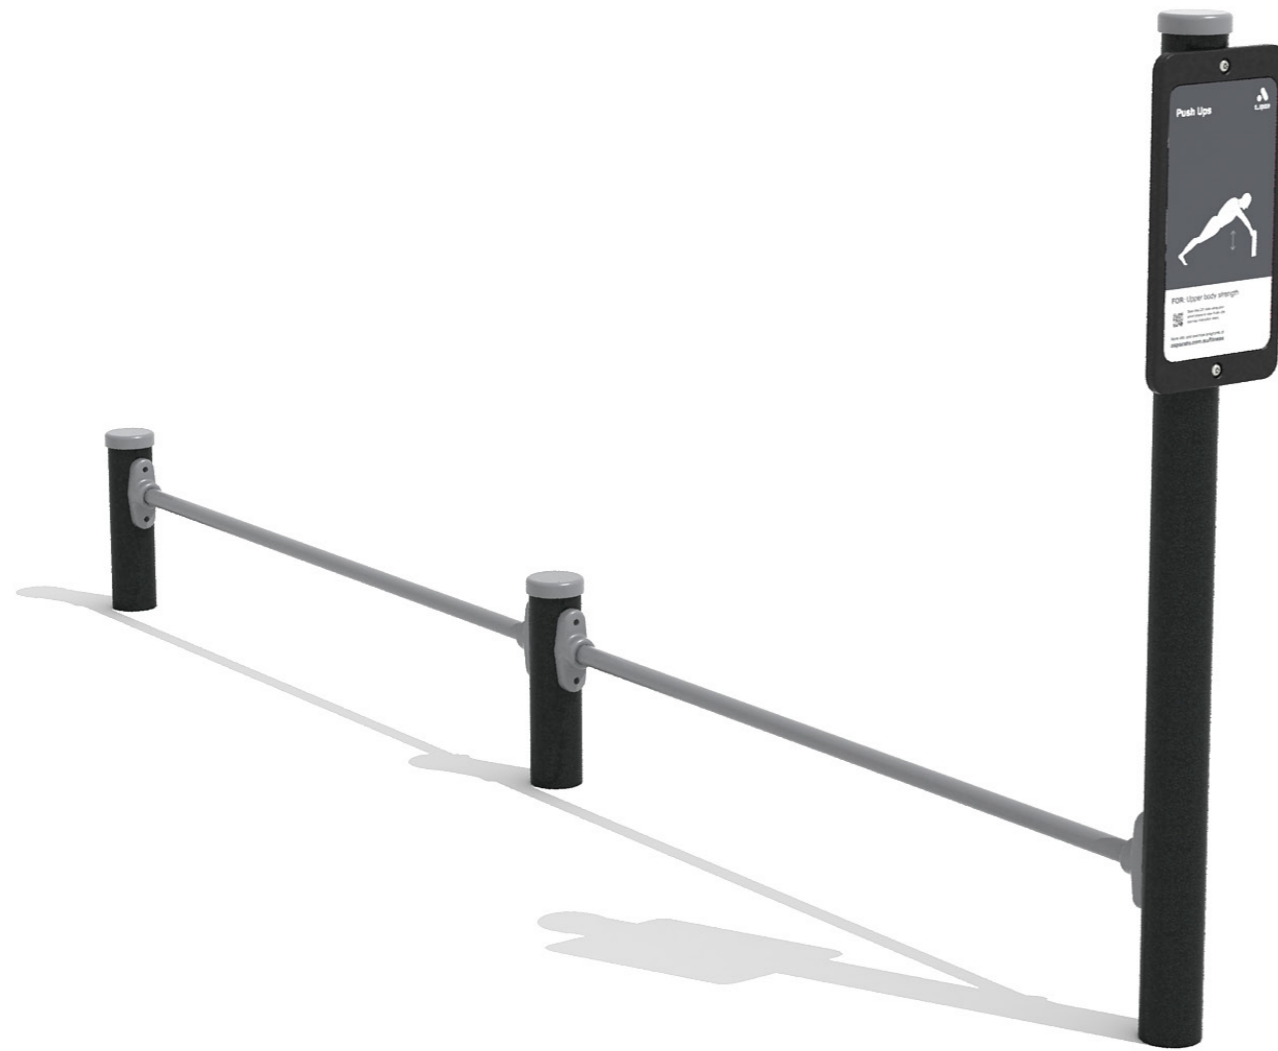

# Push Ups Fitness Extra

The Fitness Extra range was designed drawing on popular exercise 'systems' which many fitness enthusiasts are accustomed to. These include 'CrossFit' and 'TRX Suspension Training'. The range has been engineered for extreme durability and safety. All equipment includes detailed yet easy to follow instructional signage incorporating QR codes that link to demonstration videos that can be accessed by users on site.

Product Code: FITX-035

**Required Space**  
4.5m x 6.2m

**Area**  
25.7m<sup>2</sup>

**Age Group**  
12+

**Max FHoF**  
N/A

**Equipment Height**  
1400mm