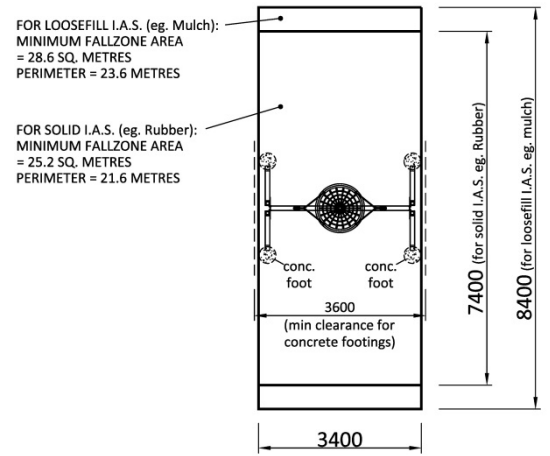

Birds Nest Swing (Adult Heights only)

Age Range: 5+
Prod Code: SWGA005-0 – A Frame

Required Space
 Refer plan drawings

Max. Equipment Height: 2750 mm
Max. Free Height of Fall: 1460 mm

Age Range: 5+
Prod Code: SWGB005-0 – Big Leg

Required Space
 Refer plan drawings

Max. Equipment Height: 2800 mm
Max. Free Height of Fall: 1460 mm