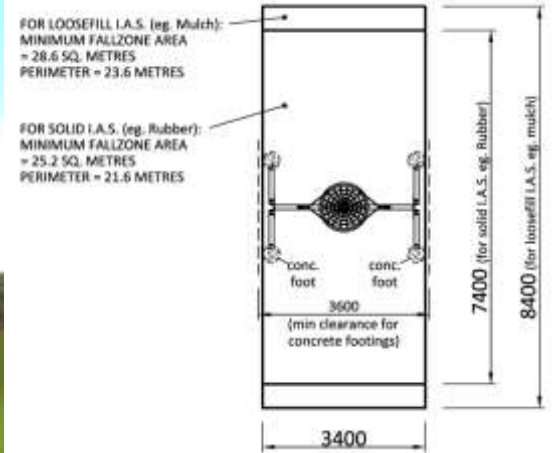

Birds Nest Swing (Adult Heights only)

Age Range: 5+
Prod Code: SWGA005-0 – A Frame

Required Space
 Refer plan drawings

Max. Equipment Height: 2750 mm
Max. Free Height of Fall: 1460 mm

Age Range: 5+
Prod Code: SWGB005-0 – Big Leg

Required Space
 Refer plan drawings

Max. Equipment Height: 2800 mm
Max. Free Height of Fall: 1460 mm